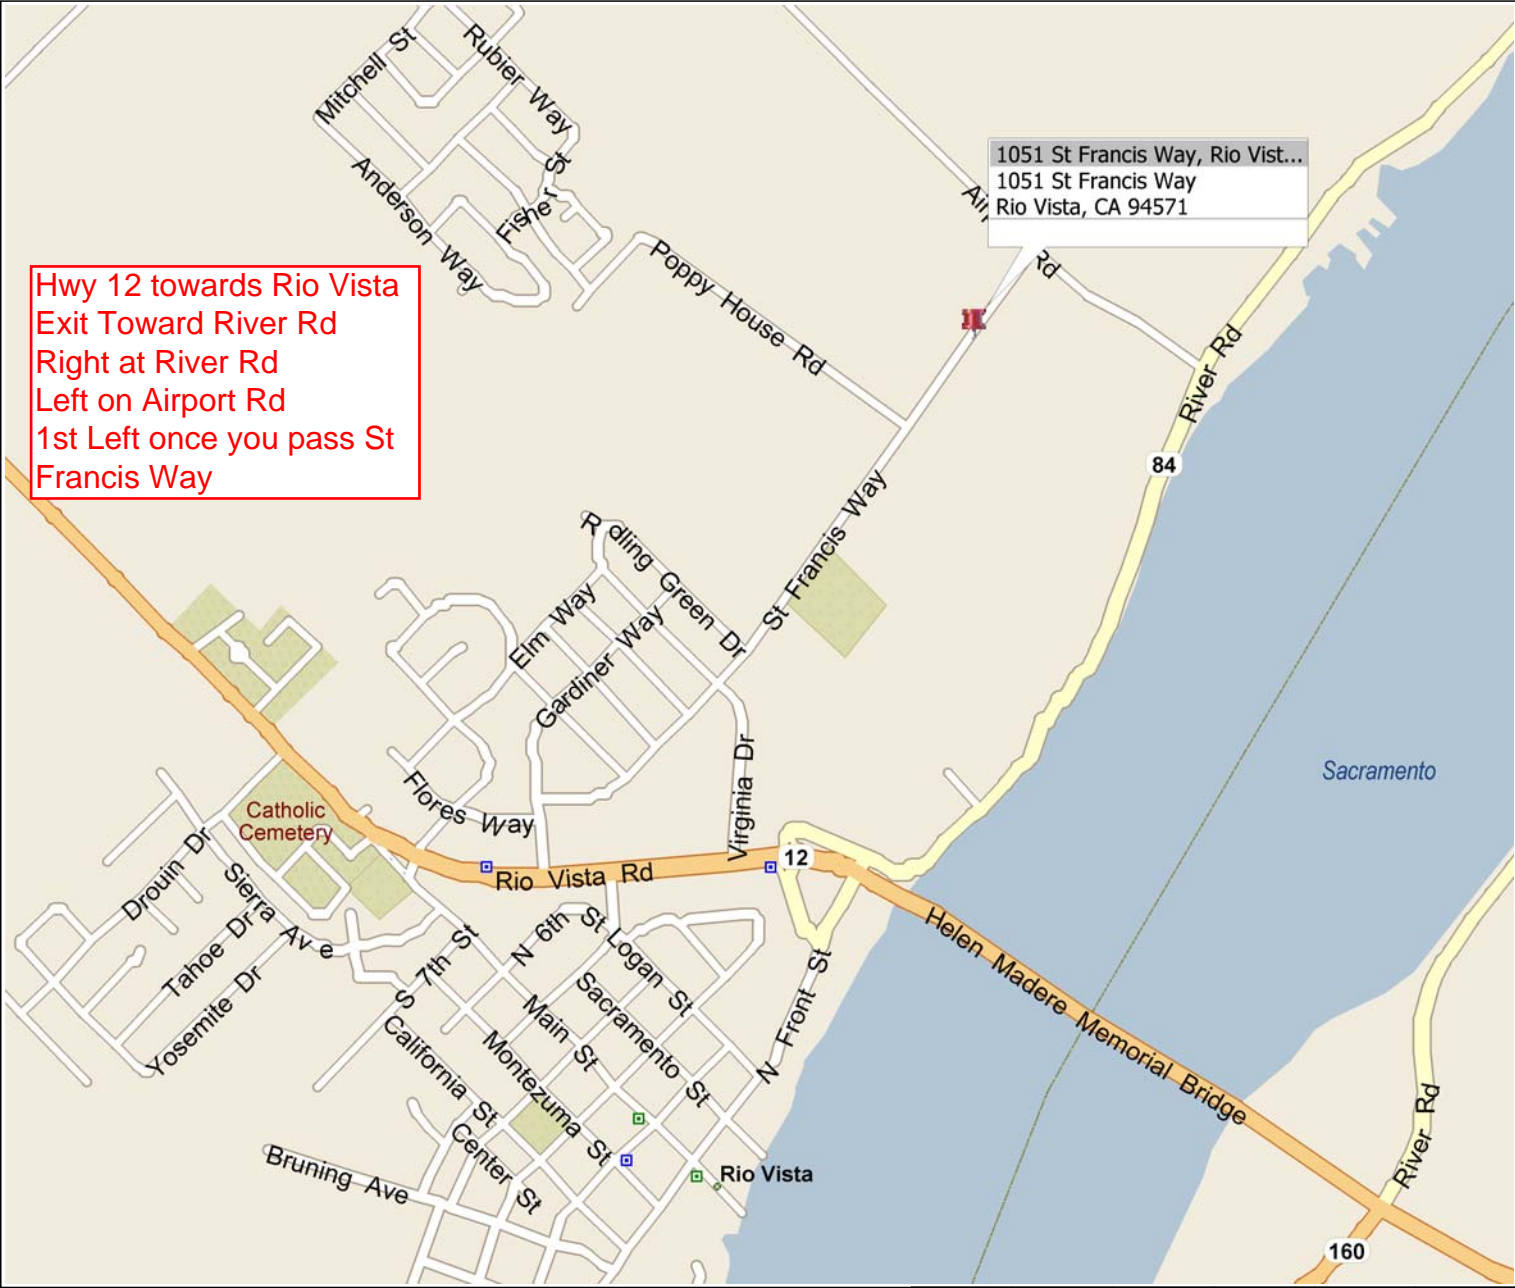

Cemex Rio Vista

Copyright © and (P) 1988–2009 Microsoft Corporation and/or its suppliers. All rights reserved. <http://www.microsoft.com/streets/>
Certain mapping and direction data © 2009 NAVTEQ. All rights reserved. The Data for areas of Canada includes information taken with permission from Canadian authorities, including: © Her Majesty the Queen in Right of Canada, © Queen's Printer for Ontario. NAVTEQ and NAVTEQ ON BOARD are trademarks of NAVTEQ. © 2009 Tele Atlas North America, Inc. All rights reserved. Tele Atlas and Tele Atlas North America are trademarks of Tele Atlas, Inc. © 2009 by Applied Geographic Systems. All rights reserved.

Traffic More... Map Satellite Earth

Pneumatic

Bottom Dump

Airport Rd

Airport Rd

700

Airport Rd

Airport Rd

St Francis Way

St Francis Way

St Francis Way

Baker Oil Tools

50 ft
20 m

©2010 Google - Imagery ©2010 Google, U.S. Geological Survey, Map data ©2010 Google - Terms of Use Report a problem