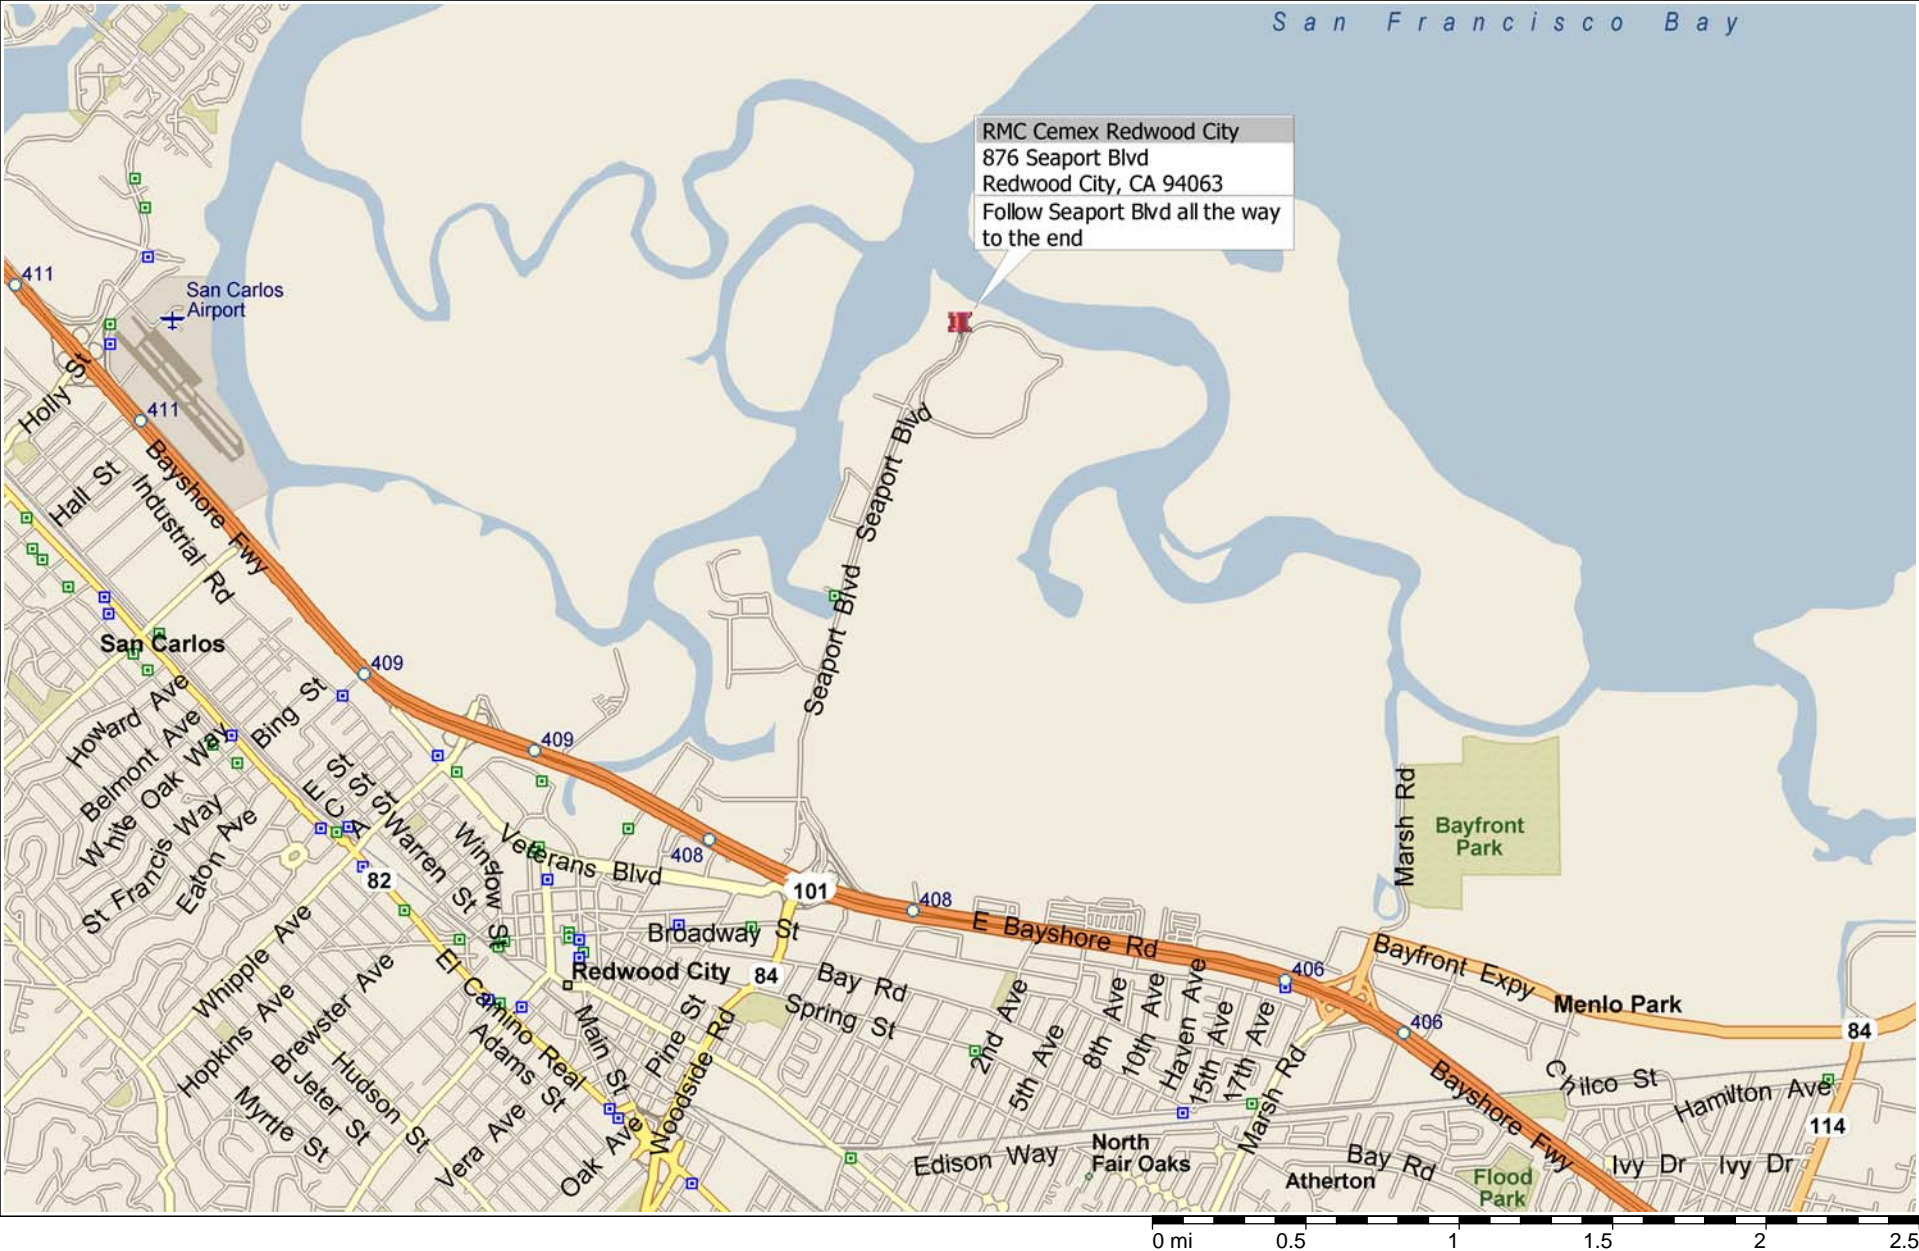

# Cemex Redwood City

RMC Cemex Redwood City  
876 Seaport Blvd  
Redwood City, CA 94063  
Follow Seaport Blvd all the way  
to the end

**OPERATING HOURS:**  
**4AM-4PM**

Map data provided by various suppliers. All rights reserved. <http://www.microsoft.com/streets/>  
reserved. The Data for areas of Canada includes information taken with permission from Canadian authorities, including: © Her Majesty the Queen in Right of Canada, © Queen's Printer for  
NAVTEQ. © 2009 Tele Atlas North America, Inc. All rights reserved. Tele Atlas and Tele Atlas North America are trademarks of Tele Atlas, Inc. © 2009 by Applied Geographic Systems. All rights

 Fly Ash

 Cement

Traffic More... Map Satellite Earth

RMC Cemex

Seaport Blvd

Seaport Blvd

Seaport Blvd

1300