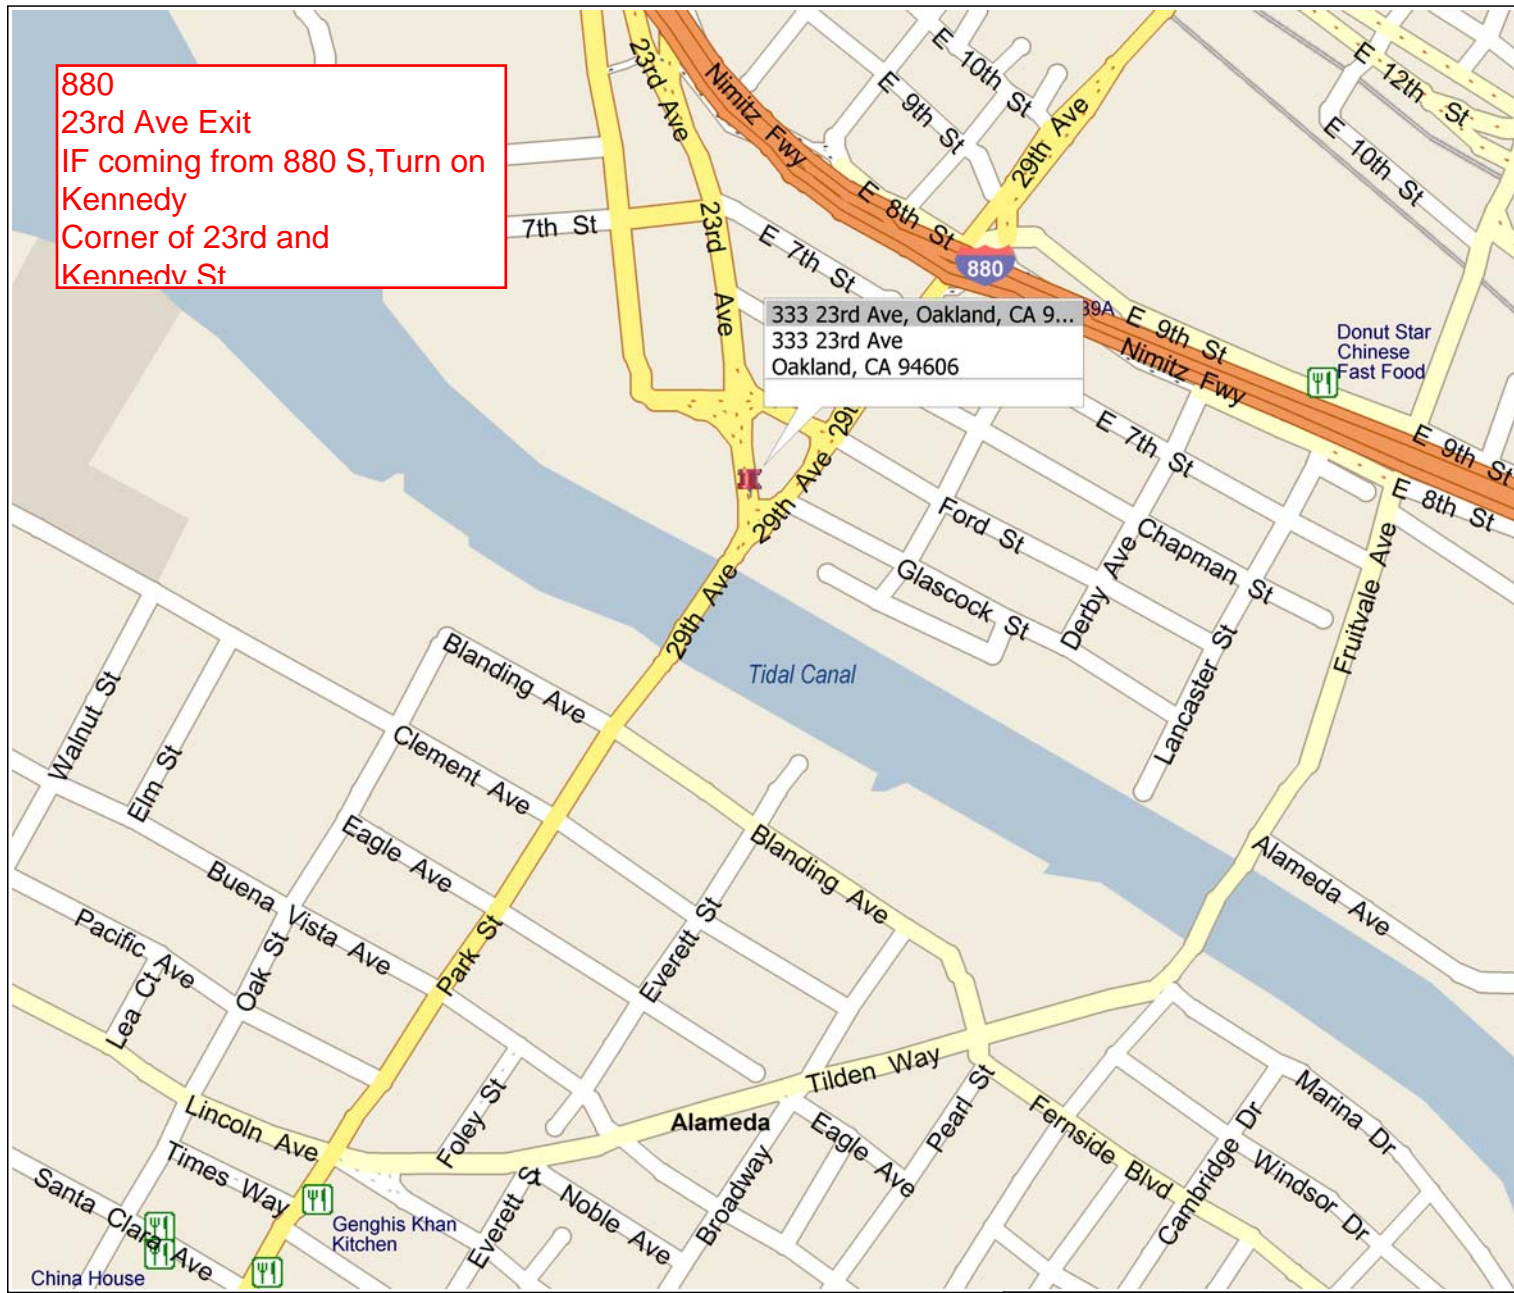

Cemex Oakland

880
23rd Ave Exit
IF coming from 880 S, Turn on
Kennedy
Corner of 23rd and
Kennedy St

333 23rd Ave, Oakland, CA 94606
333 23rd Ave
Oakland, CA 94606

Traffic More... Map Satellite Earth

Pneumatic

Bottom Dump

20 ft
10 m

©2010 Google - Map data ©2010 Google - Terms of Use Report a problem