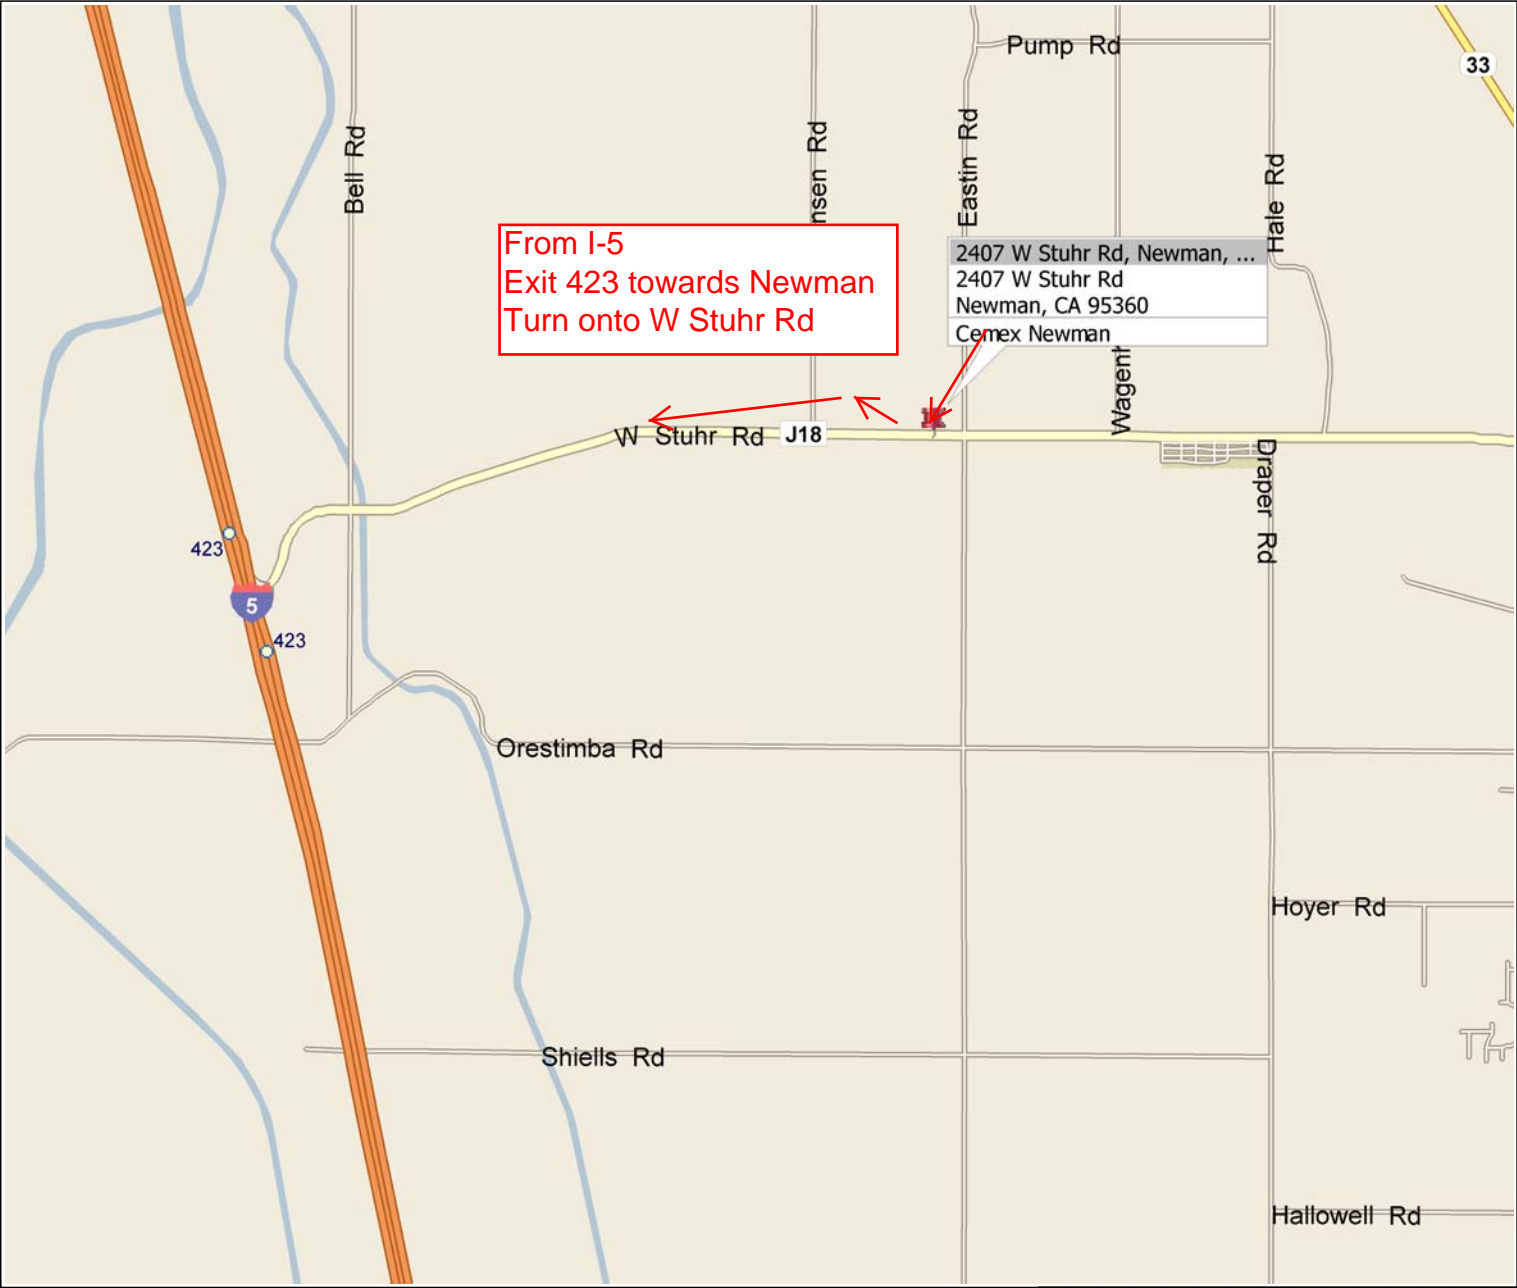

# Cemex Newman

Copyright © and (P) 1988–2009 Microsoft Corporation and/or its suppliers. All rights reserved. <http://www.microsoft.com/streets/>  
Certain mapping and direction data © 2009 NAVTEQ. All rights reserved. The Data for areas of Canada includes information taken with permission from Canadian authorities, including: © Her Majesty the Queen in Right of Canada, © Queen's Printer for Ontario. NAVTEQ and NAVTEQ ON BOARD are trademarks of NAVTEQ. © 2009 Tele Atlas North America, Inc. All rights reserved. Tele Atlas and Tele Atlas North America are trademarks of Tele Atlas, Inc. © 2009 by Applied Geographic Systems. All rights reserved.

3020 **Stuhr Rd**, Newman, CA, United States  
Address is approximate