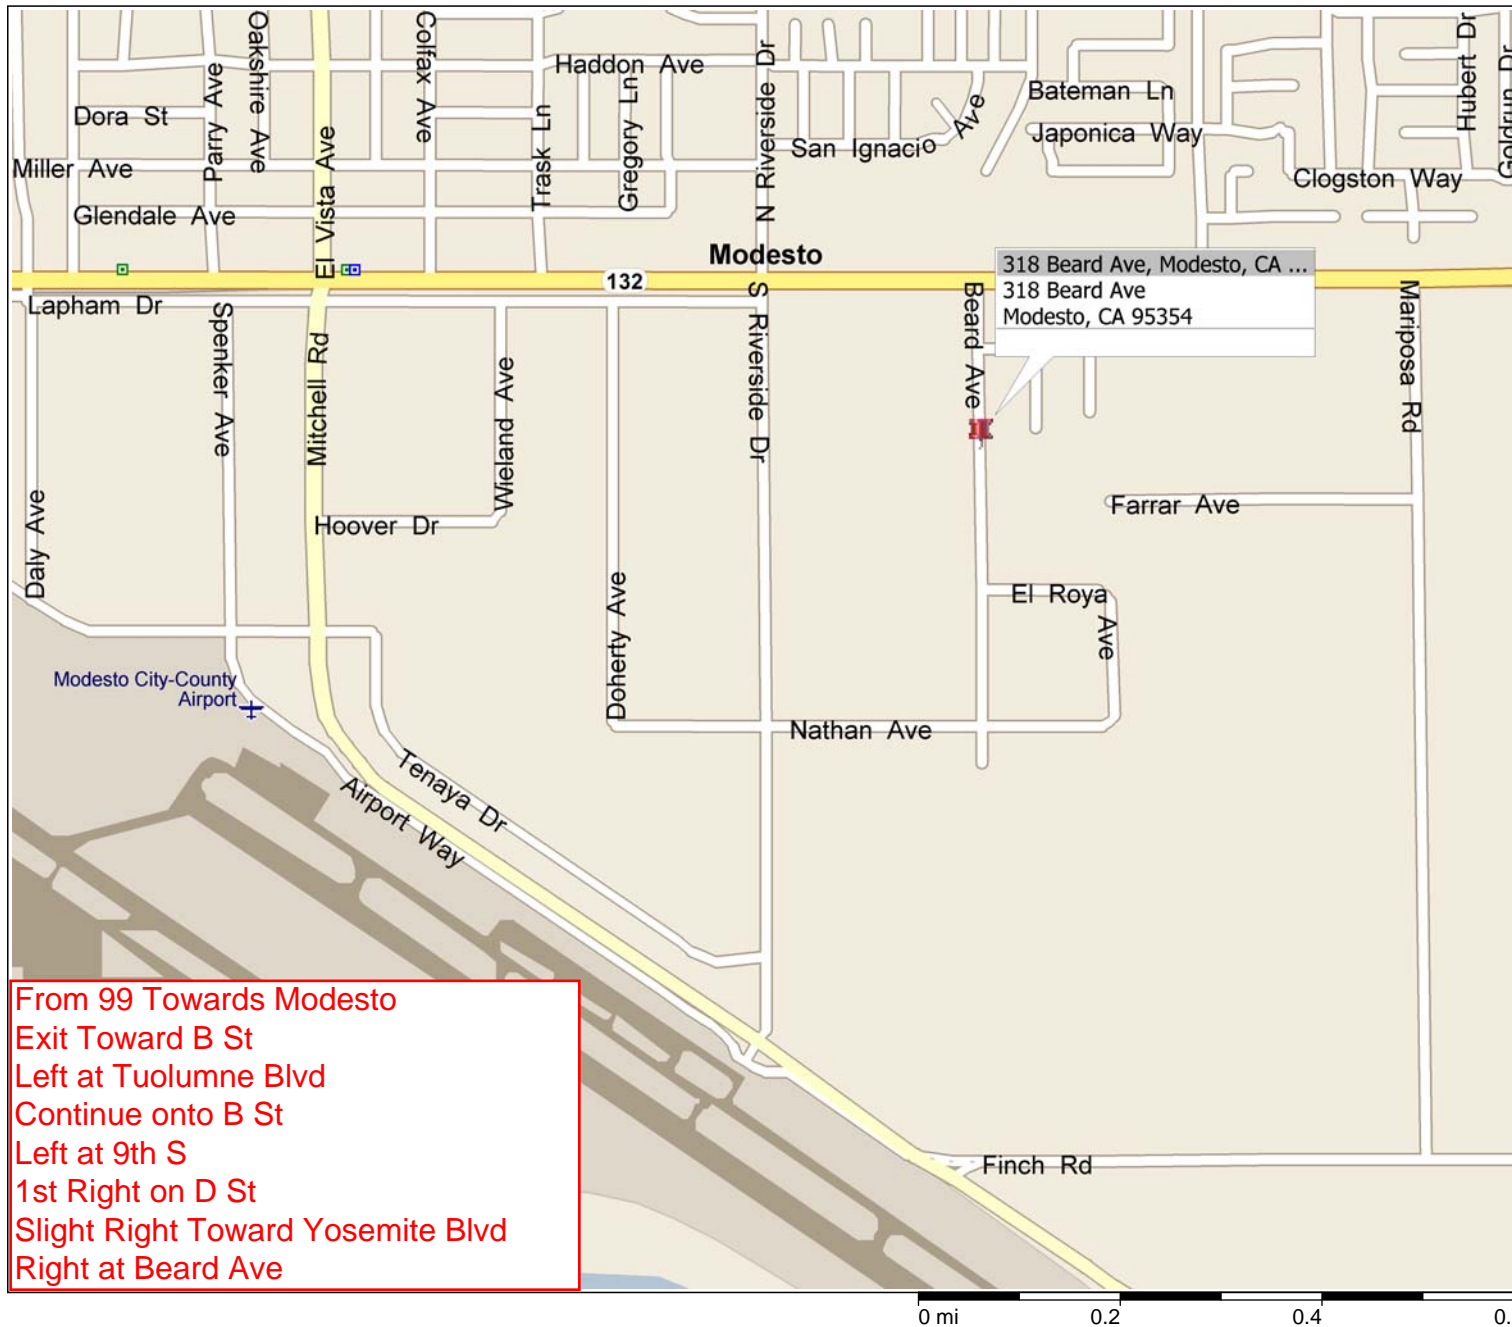

Cemex Modesto

From 99 Towards Modesto
Exit Toward B St
Left at Tuolumne Blvd
Continue onto B St
Left at 9th S
1st Right on D St
Slight Right Toward Yosemite Blvd
Right at Beard Ave

346 Beard Ave, Modesto, CA, United States
Address is approximate