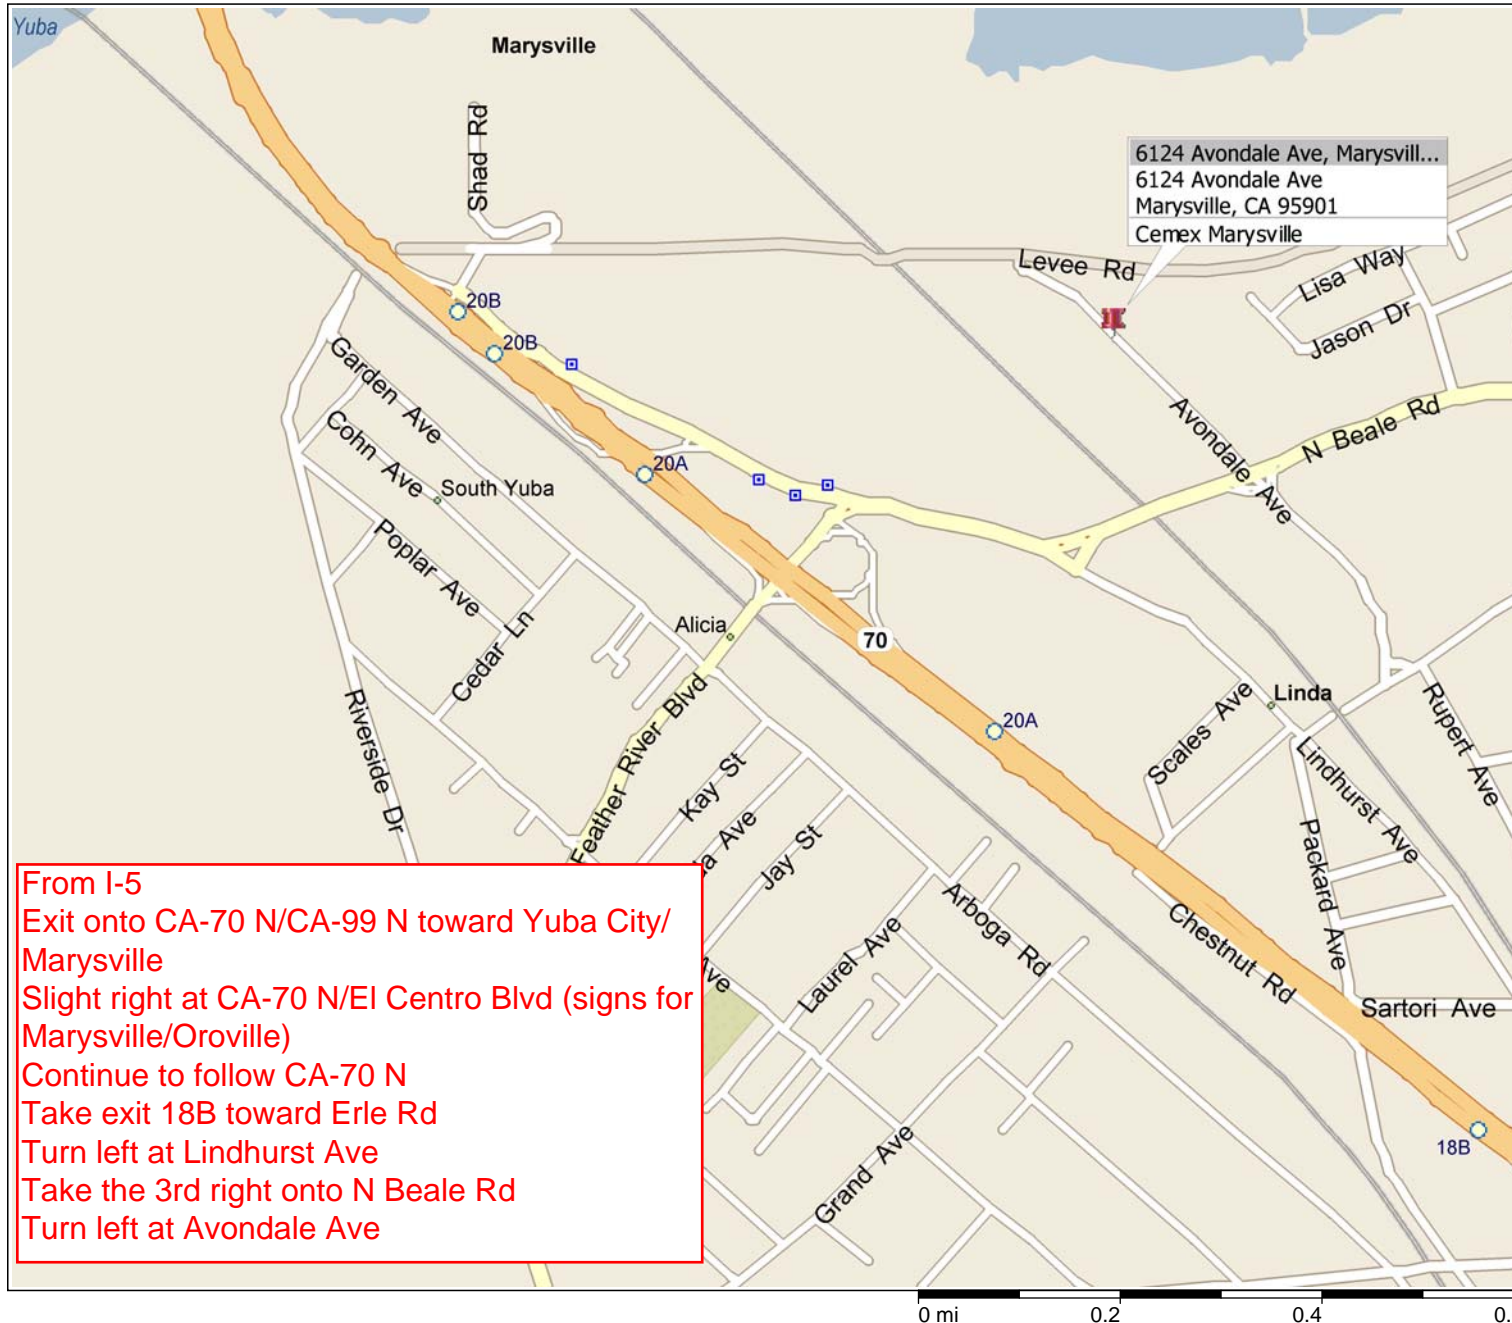

Cemex Marysville

Traffic

More...

Map

Satellite

Earth

AP Restroom

Avenue 650

Pneumatic

Bottom Dump

50 ft