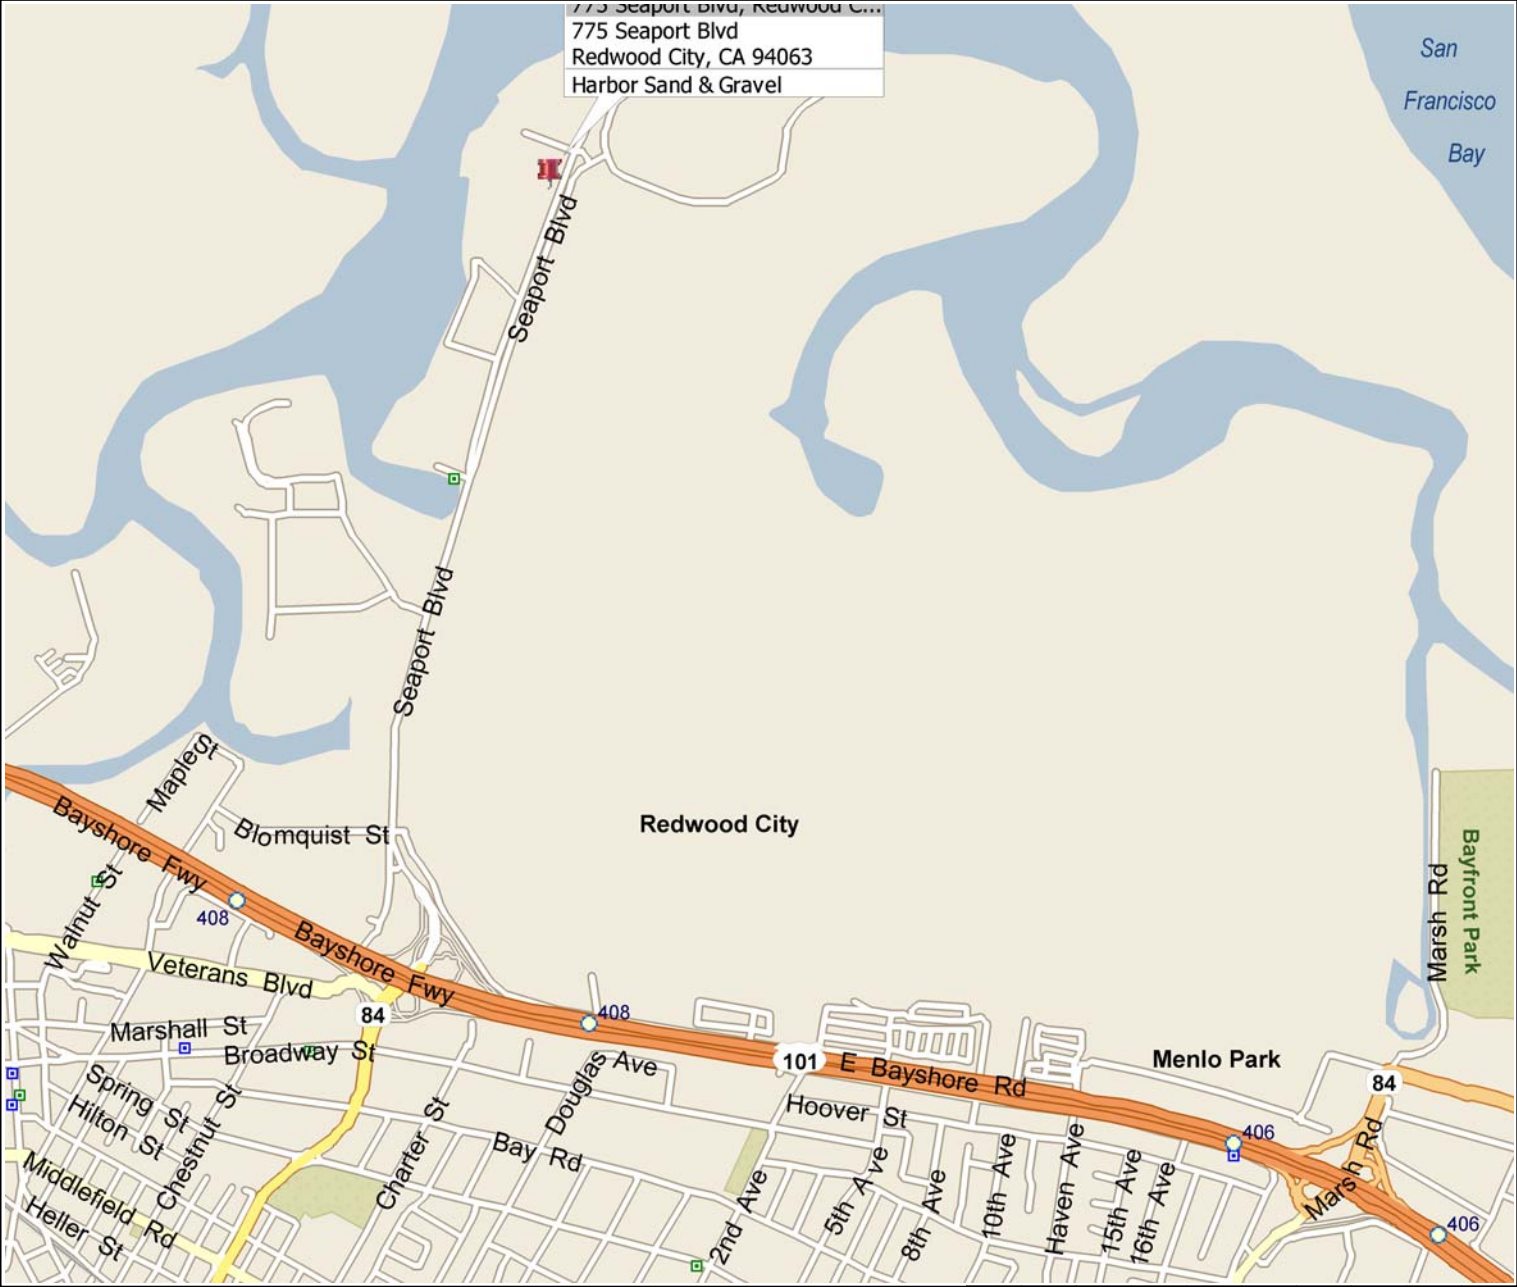

Cemex Harbor Sand & Gravel

775 Seaport Blvd, Redwood City, CA 94063
775 Seaport Blvd
Redwood City, CA 94063
Harbor Sand & Gravel

Copyright © and (P) 1988–2009 Microsoft Corporation and/or its suppliers. All rights reserved. <http://www.microsoft.com/streets/>
Certain mapping and direction data © 2009 NAVTEQ. All rights reserved. The Data for areas of Canada includes information taken with permission from Canadian authorities, including: © Her Majesty the Queen in Right of Canada, © Queen's Printer for Ontario. NAVTEQ and NAVTEQ ON BOARD are trademarks of NAVTEQ. © 2009 Tele Atlas North America, Inc. All rights reserved. Tele Atlas and Tele Atlas North America are trademarks of Tele Atlas, Inc. © 2009 by Applied Geographic Systems. All rights reserved.