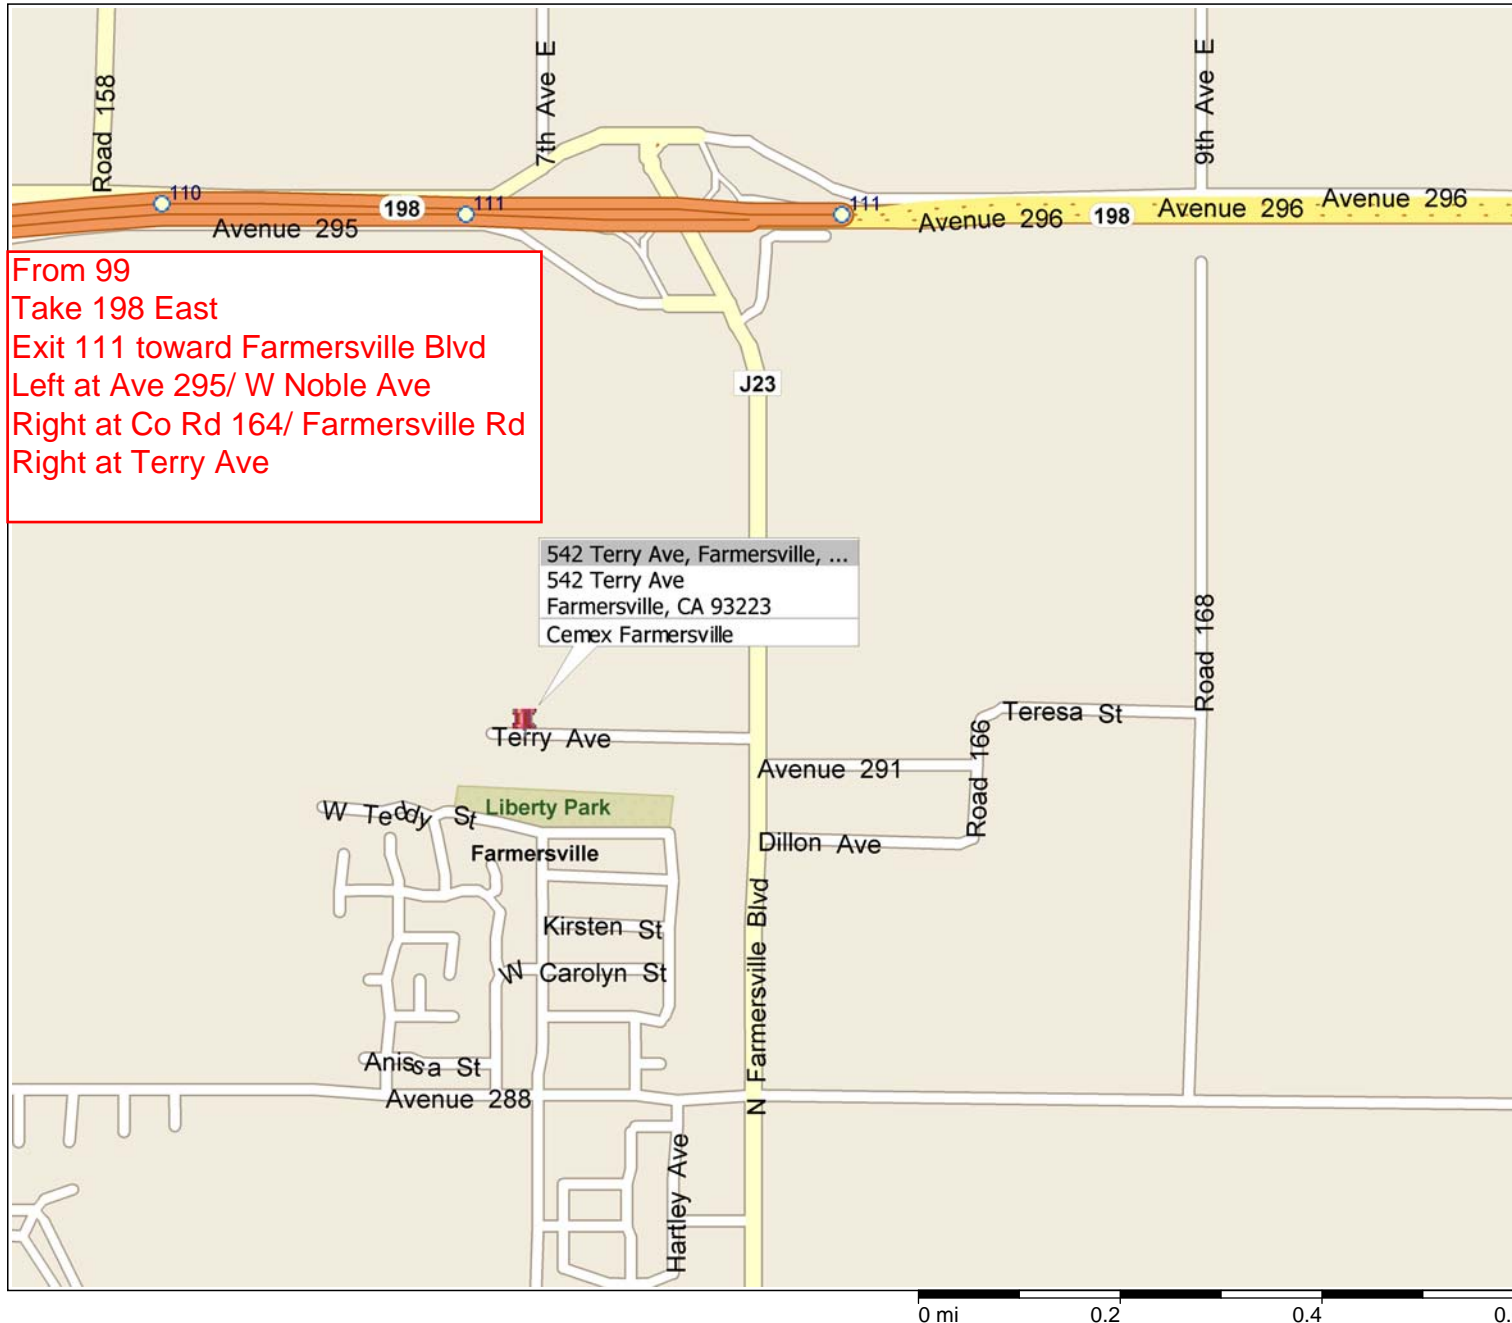

Cemex Farmersville

284 Terry Ave, Farmersville, CA, United States
Address is approximate

Terry Ave