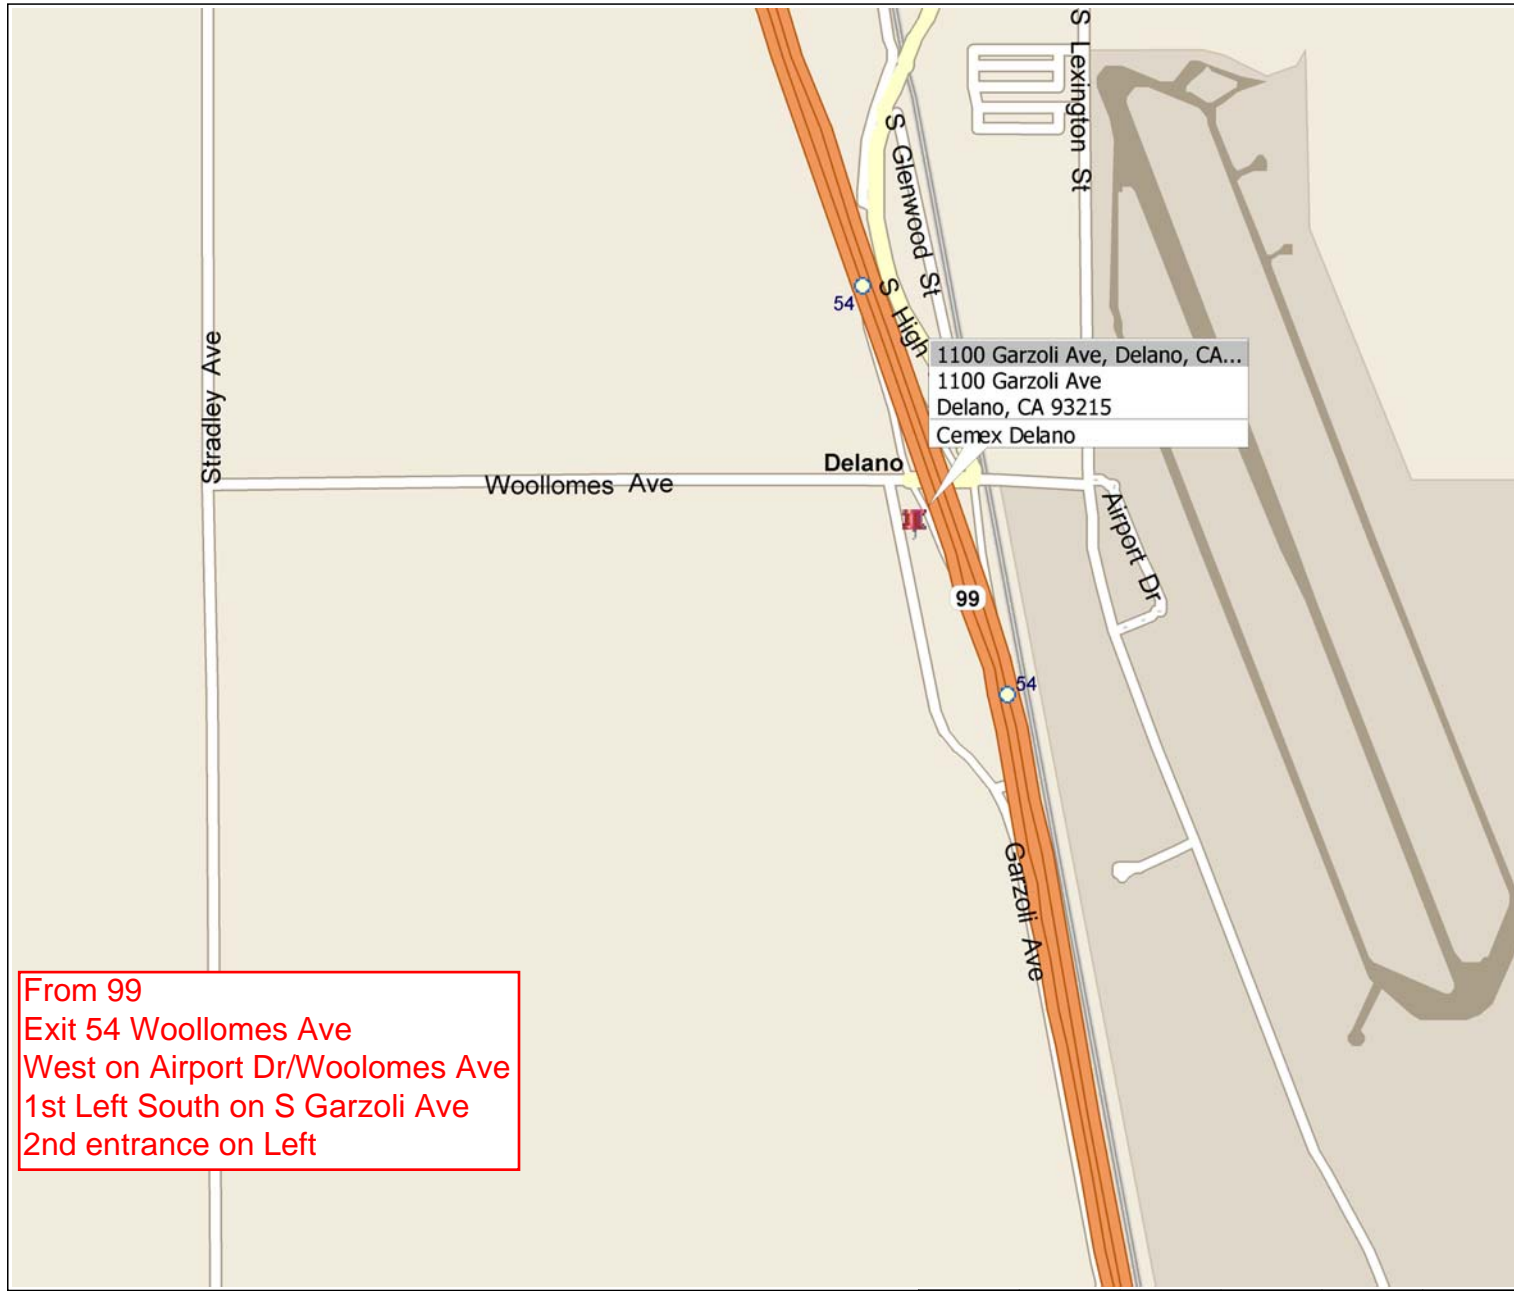

# Cemex Delano

From 99  
Exit 54 Woollomes Ave  
West on Airport Dr/Woollomes Ave  
1st Left South on S Garzoli Ave  
2nd entrance on Left

**OPERATING HOURS:**  
**5AM-4PM**

Microsoft Corporation and/or its suppliers. All rights reserved. <http://www.microsoft.com/streets/>  
© 2009 NAVTEQ. All rights reserved. The Data for areas of Canada includes information taken with permission from Canadian authorities, including: © Her Majesty the Queen in Right of Canada, © Queen's Printer for Canada.  
GARZOLI are trademarks of NAVTEQ. © 2009 Tele Atlas North America, Inc. All rights reserved. Tele Atlas and Tele Atlas North America are trademarks of Tele Atlas, Inc. © 2009 by Applied Geographic Systems. All rights reserved.