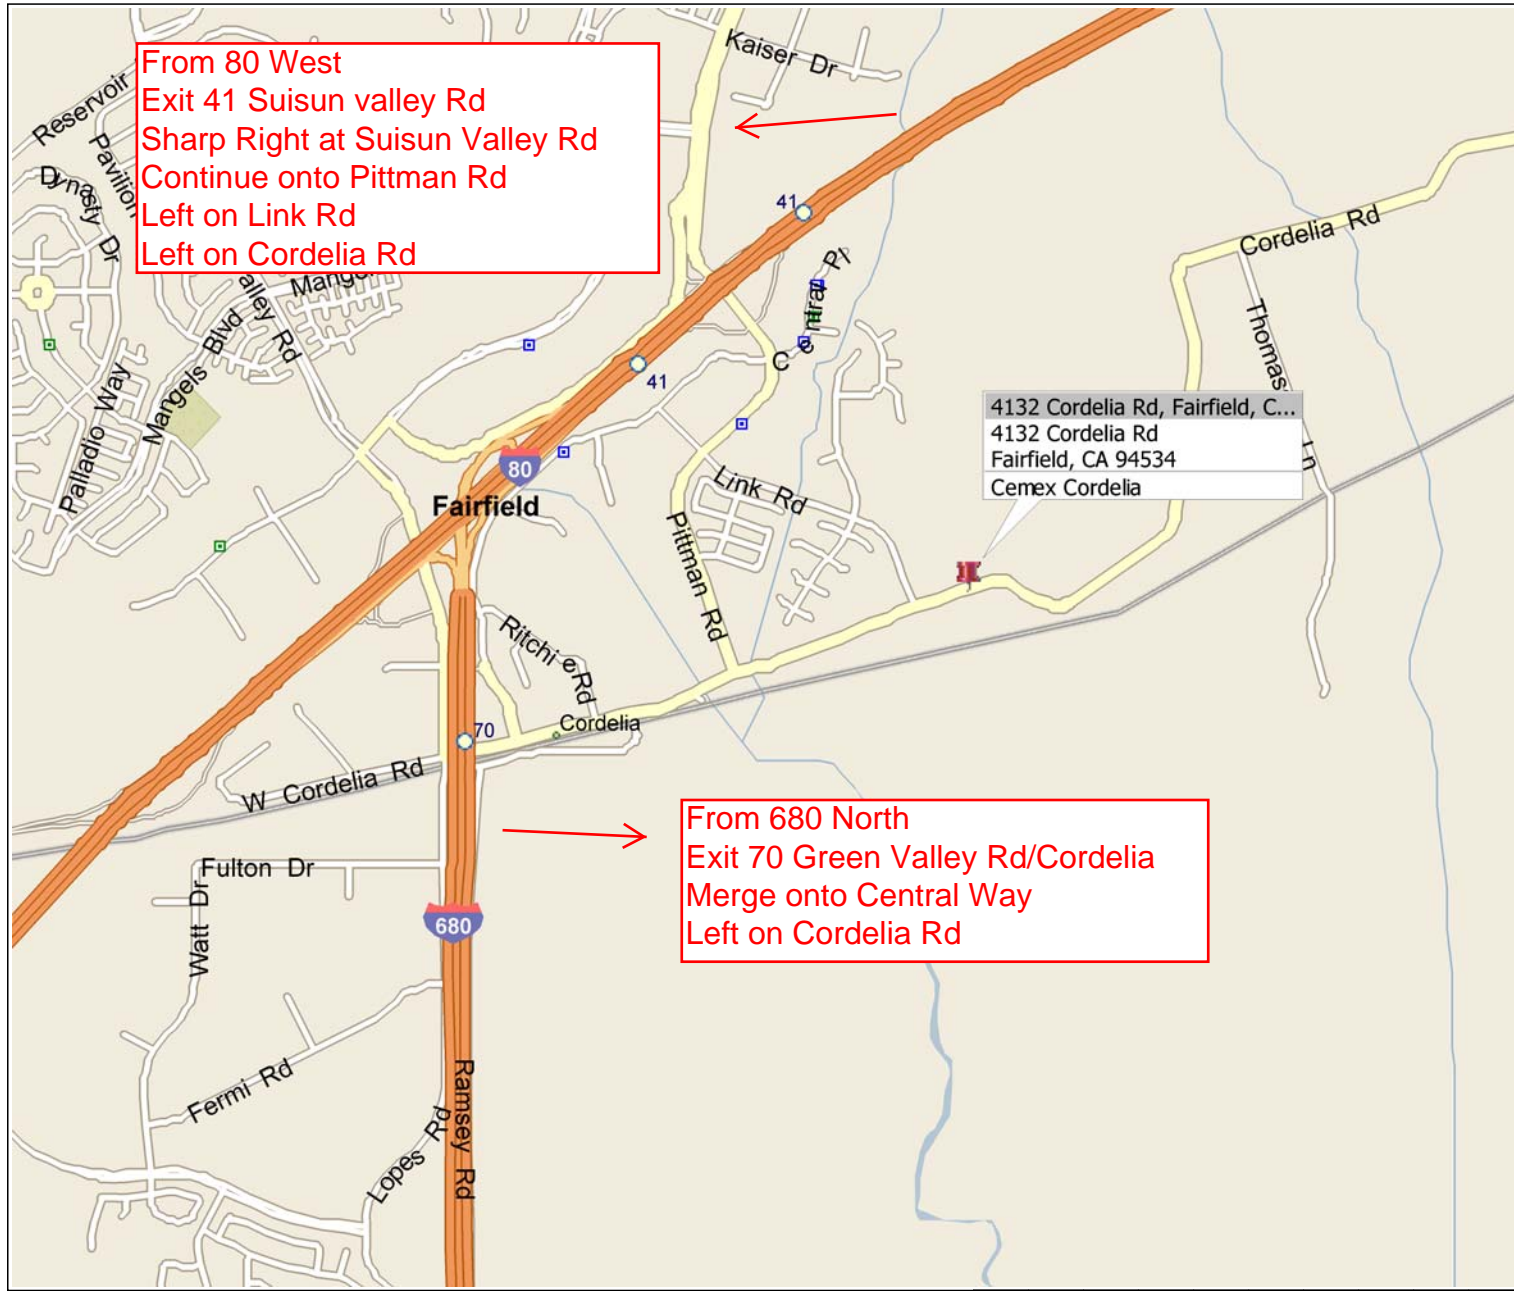

Cemex Cordelia

OPERATING HOURS:
6AM-6PM

and/or its suppliers. All rights reserved. <http://www.microsoft.com/streets/>
All rights reserved. The Data for areas of Canada includes information taken with permission from Canadian authorities, including: © Her Majesty the Queen in Right of Canada, © Queen's Printer for
marks of NAVTEQ. © 2009 Tele Atlas North America, Inc. All rights reserved. Tele Atlas and Tele Atlas North America are trademarks of Tele Atlas, Inc. © 2009 by Applied Geographic Systems. All rights

2297 Cordelia Rd, Fairfield, CA, United States
Address is approximate

Pneumatic

Bottom Dump

Gemex

Fastenal

Don City

Cordella Rd

4132

Cordella Rd

2300

Traffic

More...

Map

Satellite

Earth

50 ft
20 m