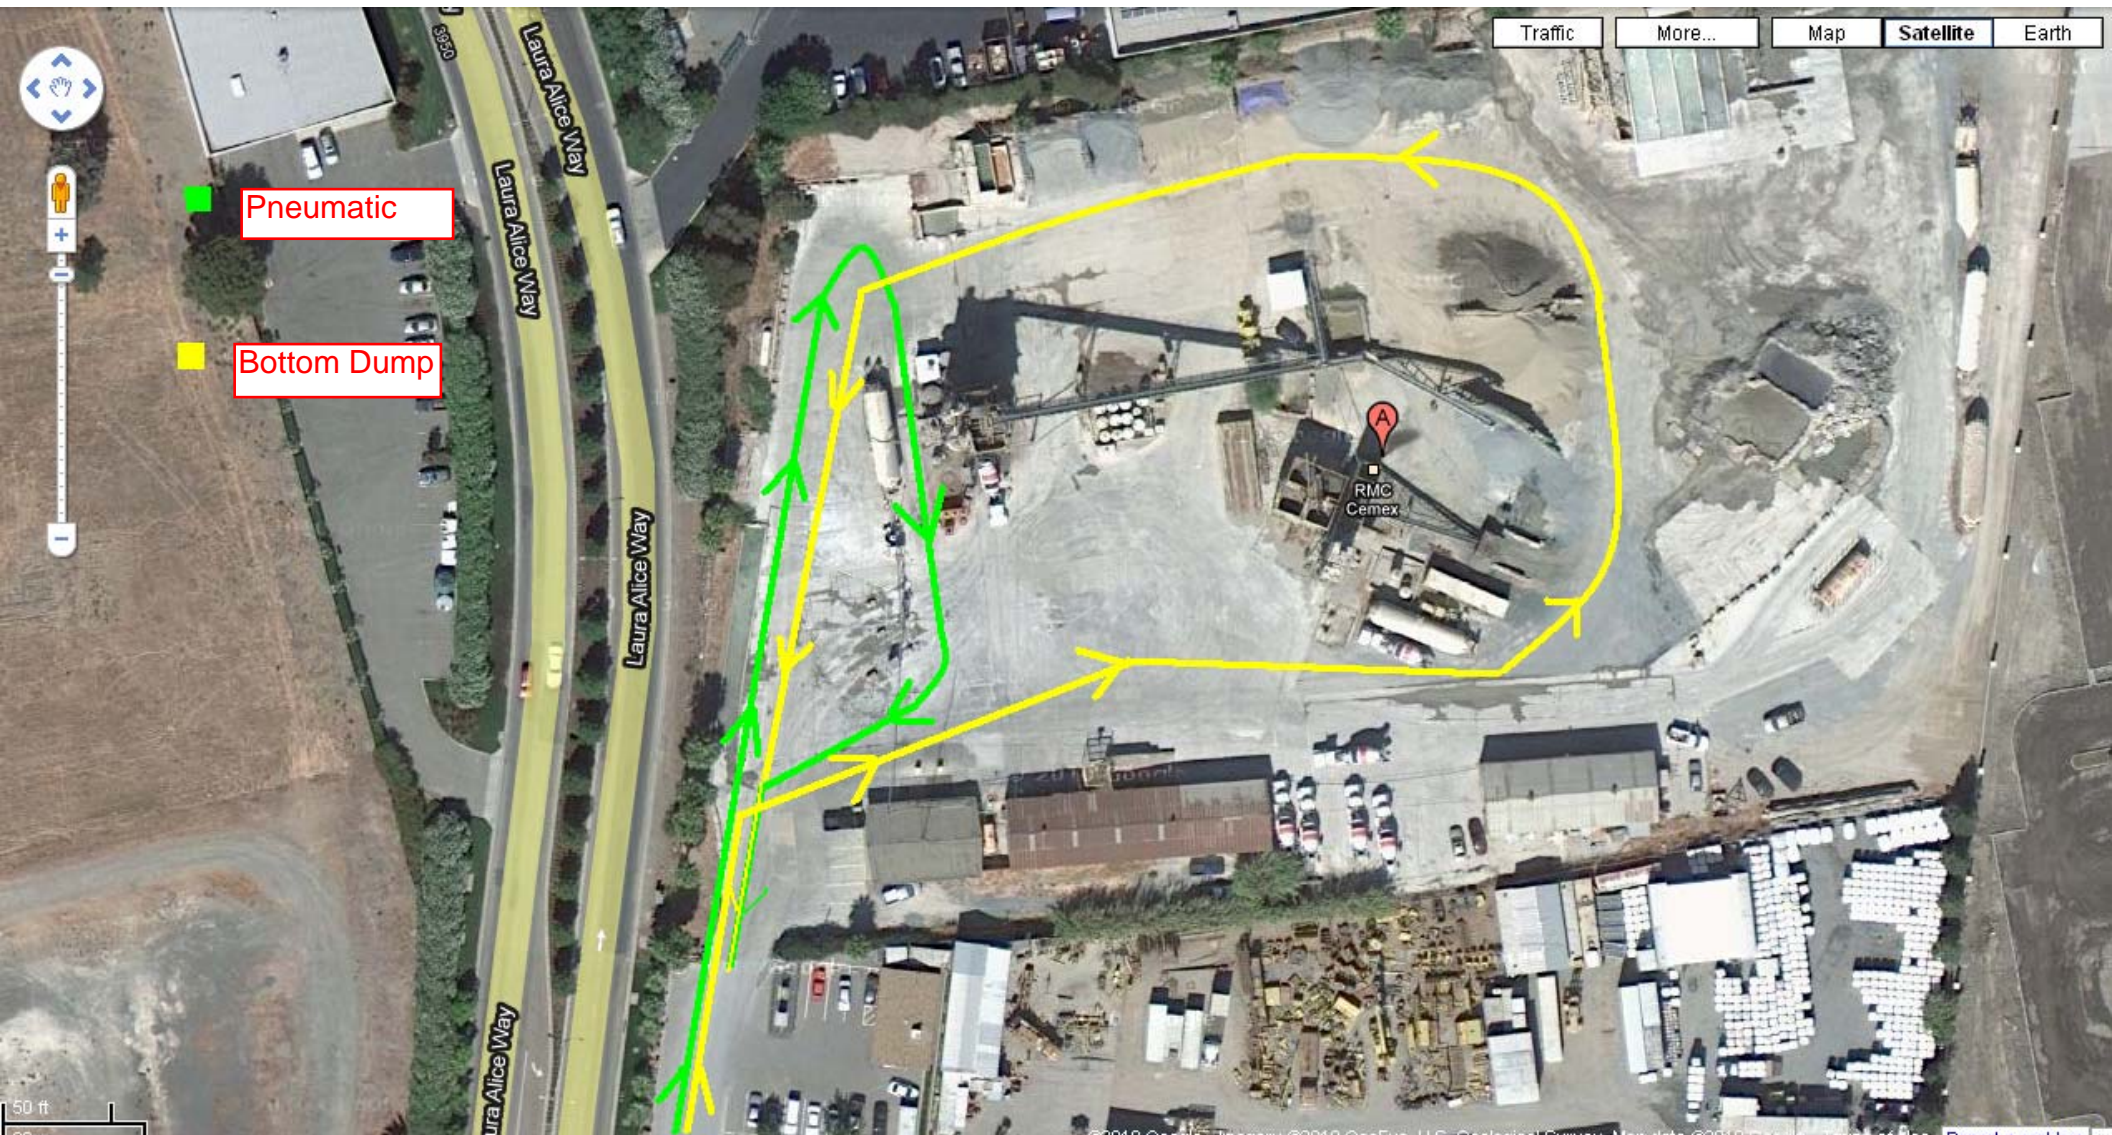

Cemex Concord (Dual)

3911 Laura Alice Way, Corcord, CA, United States
Address is approximate

Laura Alice Way

Right then Left
down this Road

Pneumatic

Bottom Dump

RMC
Cemex

Laura Alice Way

Traffic More... Map Satellite Earth

50 ft