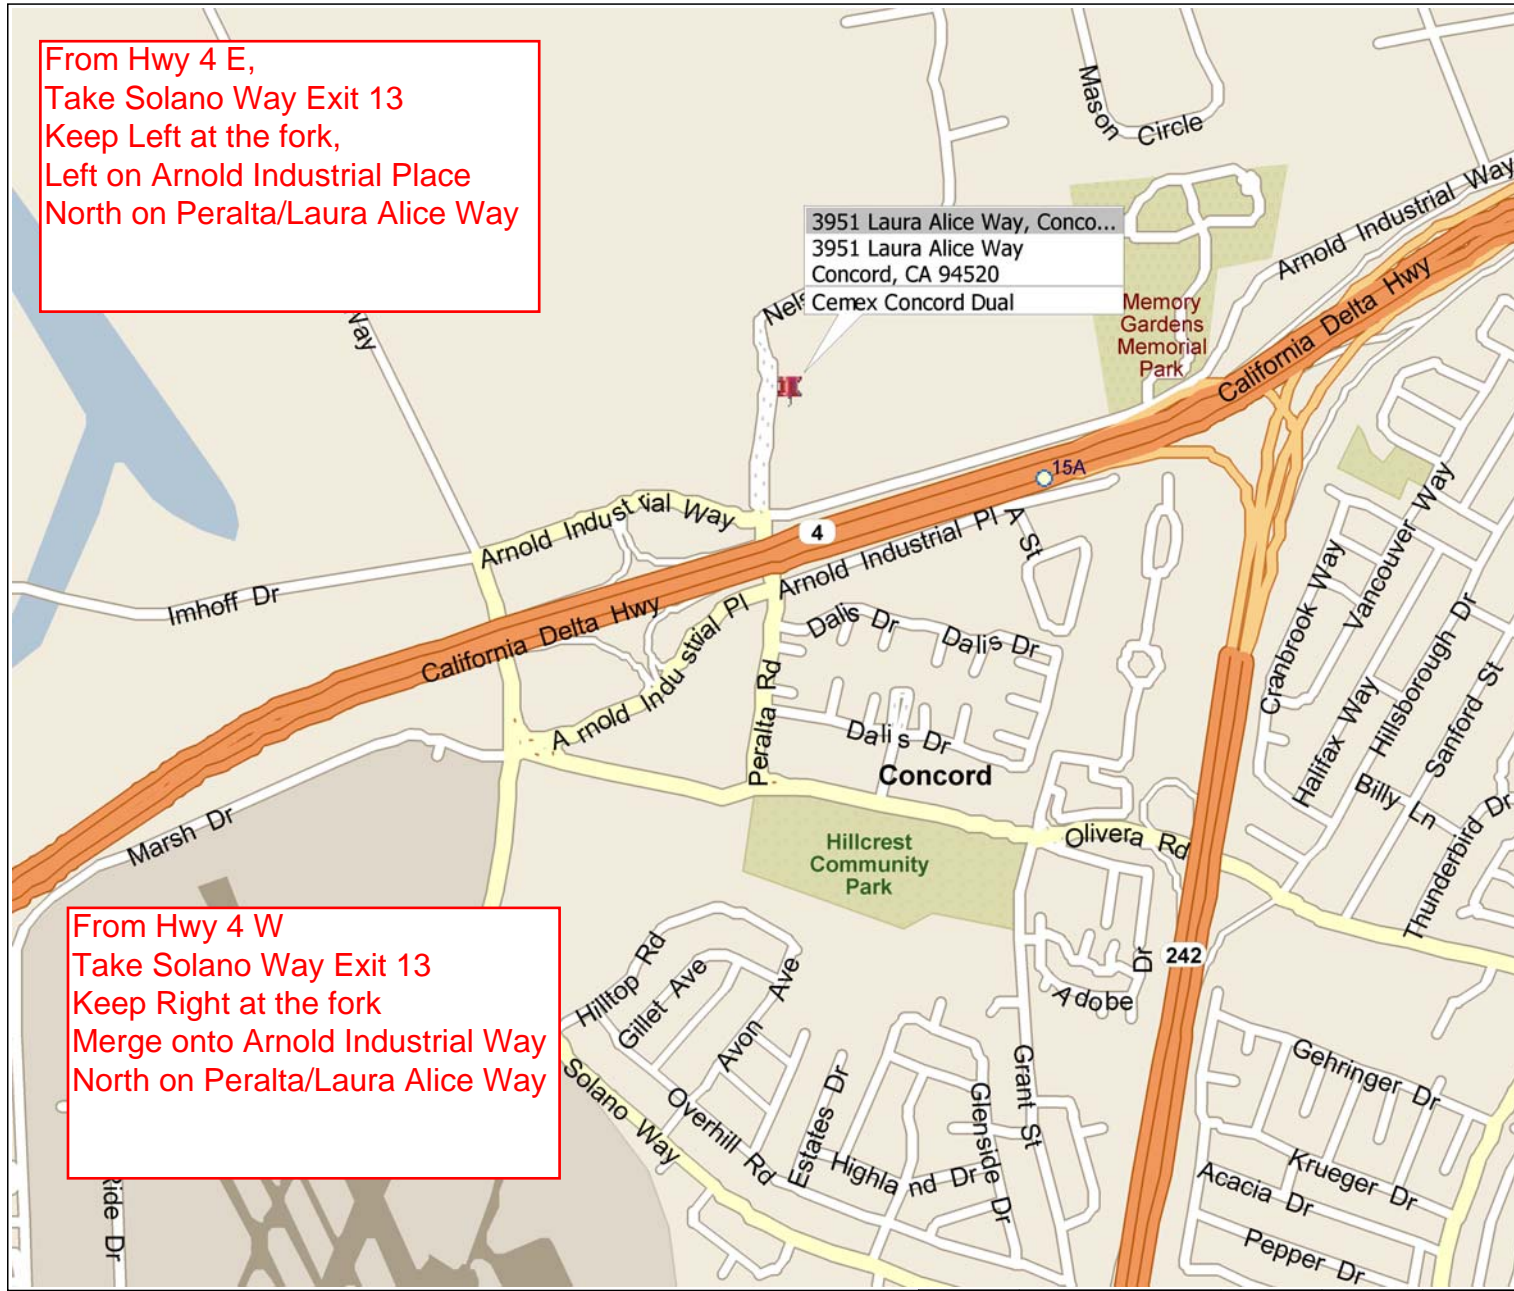

Cemex Concord (Dual)

3911 Laura Alice Way, Corcord, CA, United States
Address is approximate

Laura Alice Way

Right then Left
down this Road

Pneumatic

Bottom Dump

RMC
Cemex

Laura Alice Way

Traffic More... Map Satellite Earth

50 ft