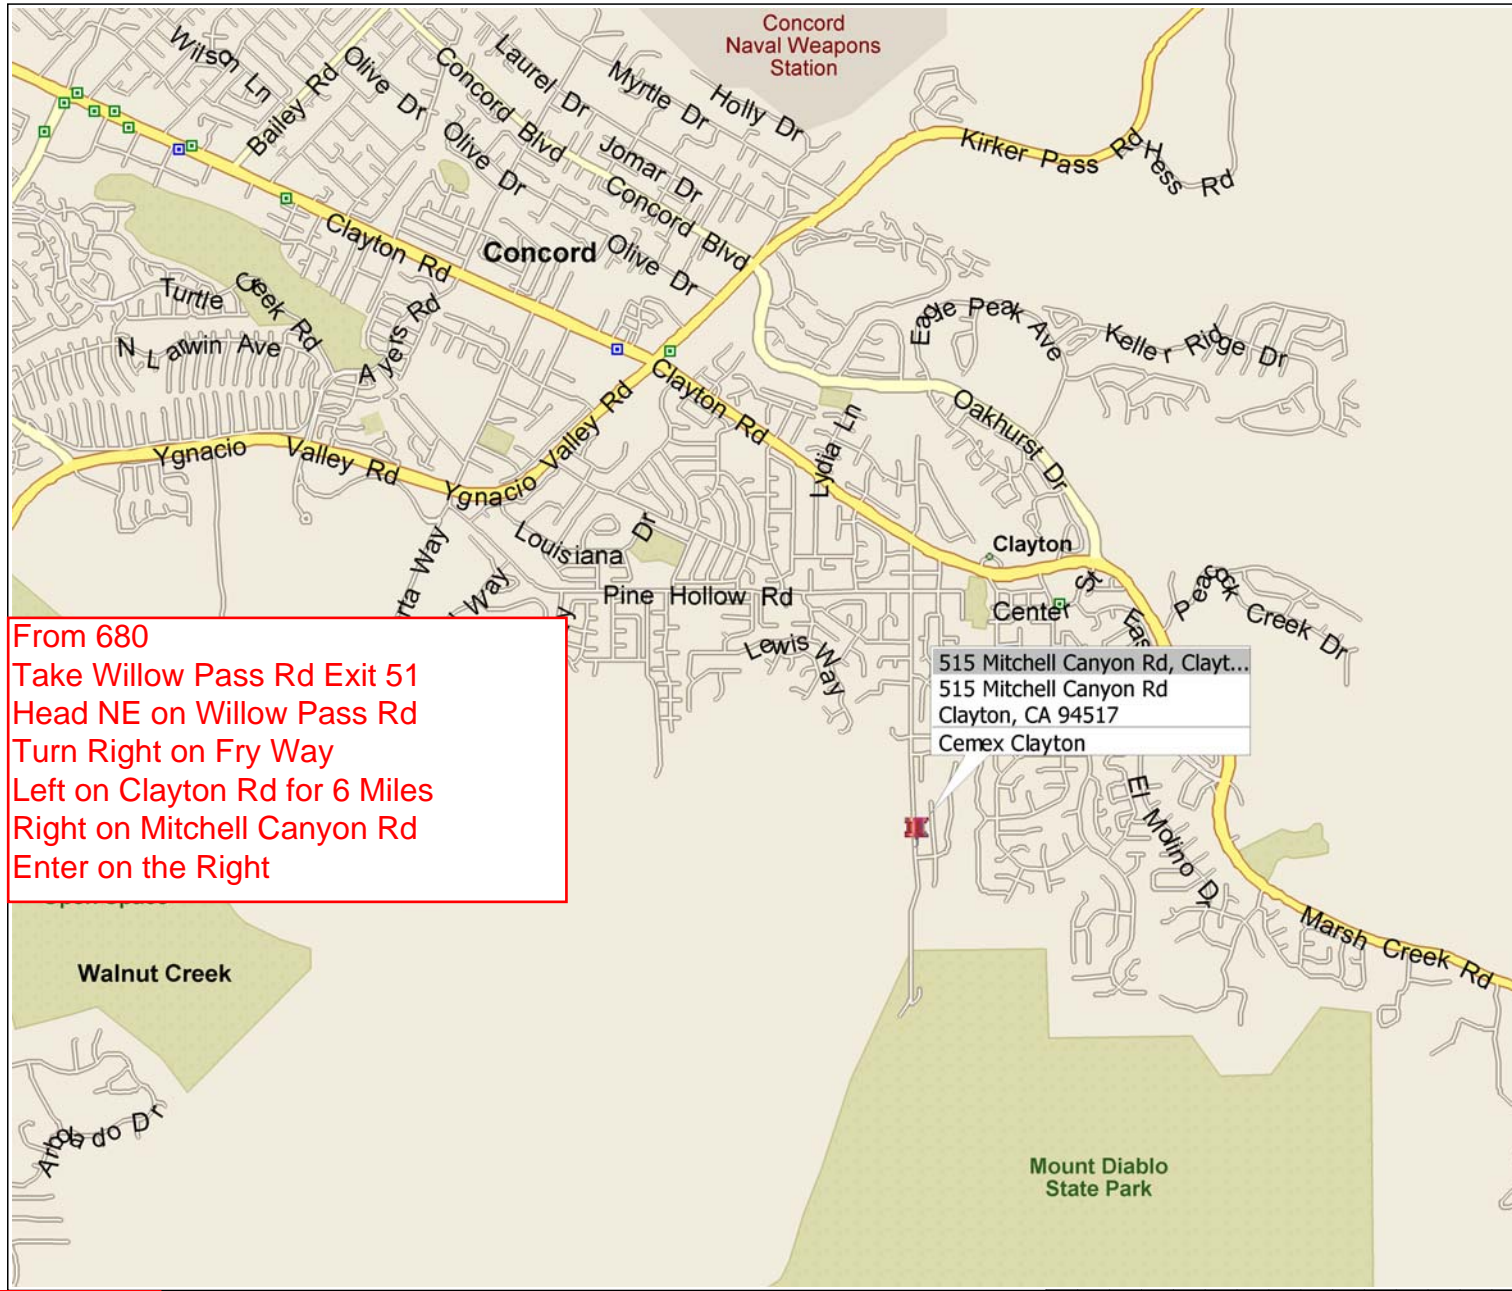

Cemex Clayton

From 680
Take Willow Pass Rd Exit 51
Head NE on Willow Pass Rd
Turn Right on Fry Way
Left on Clayton Rd for 6 Miles
Right on Mitchell Canyon Rd
Enter on the Right

515 Mitchell Canyon Rd, Clay...
515 Mitchell Canyon Rd
Clayton, CA 94517
Cemex Clayton

OPERATING HOURS:
7AM-3:45PM

Microsoft and/or its suppliers. All rights reserved. <http://www.microsoft.com/streets/>
© 2009 Microsoft Corporation. All rights reserved. The Data for areas of Canada includes information taken with permission from Canadian authorities, including: © Her Majesty the Queen in Right of Canada, © Queen's Printer for Canada, © 2009 Her Majesty the Queen in Right of Canada. All rights reserved. Tele Atlas and Tele Atlas North America are trademarks of Tele Atlas, Inc. © 2009 by Applied Geographic Systems. All rights reserved.

Traffic

More...

Map

Satellite

Earth

Bottom Dumps and Transfers

Cemex

Mitchell Canyon Rd

Mitchell Canyon Rd

501

Diablo Downs Dr
800

700

Mitchell Canyon Rd

Coachman Pl