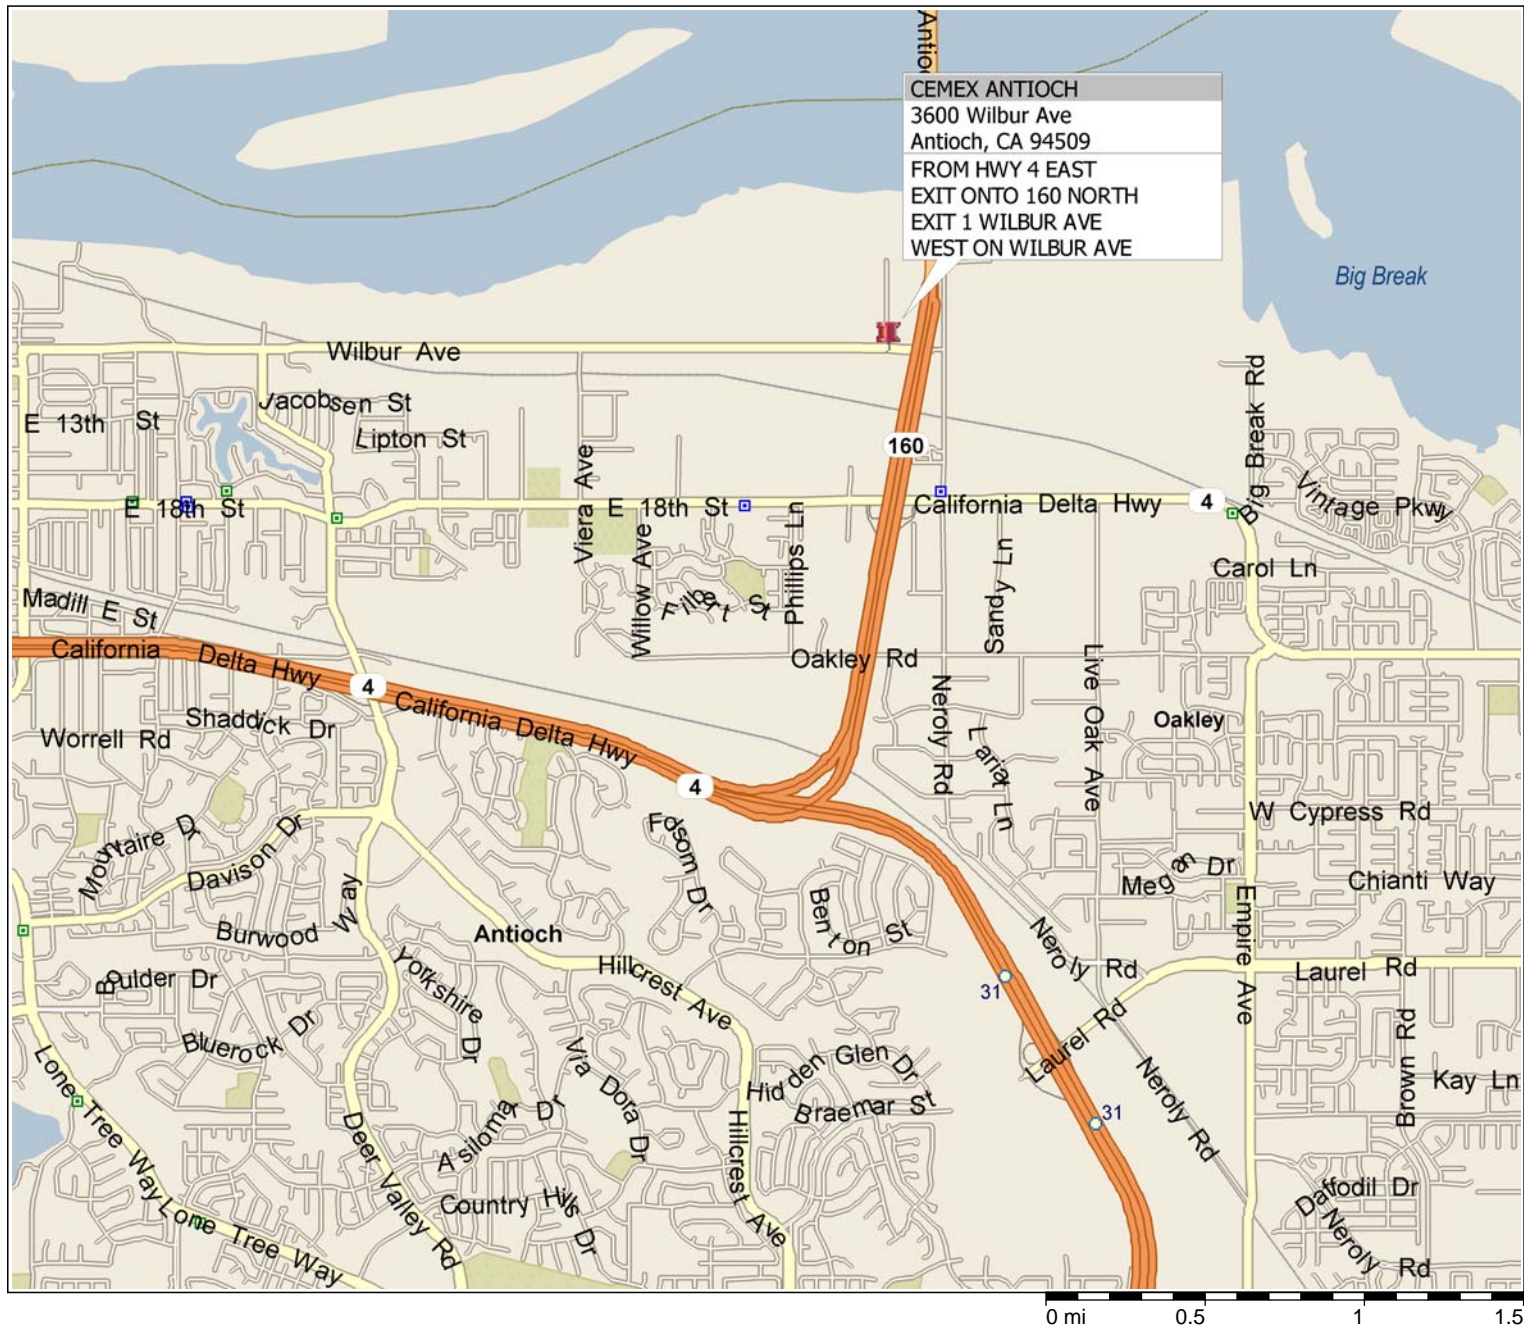

# CEMEX ANTIOCH

3538 Wilbur Ave, Antioch, CA, United States  
Address is approximate

Michael H. Clement  
Corporation

Wilbur Ave