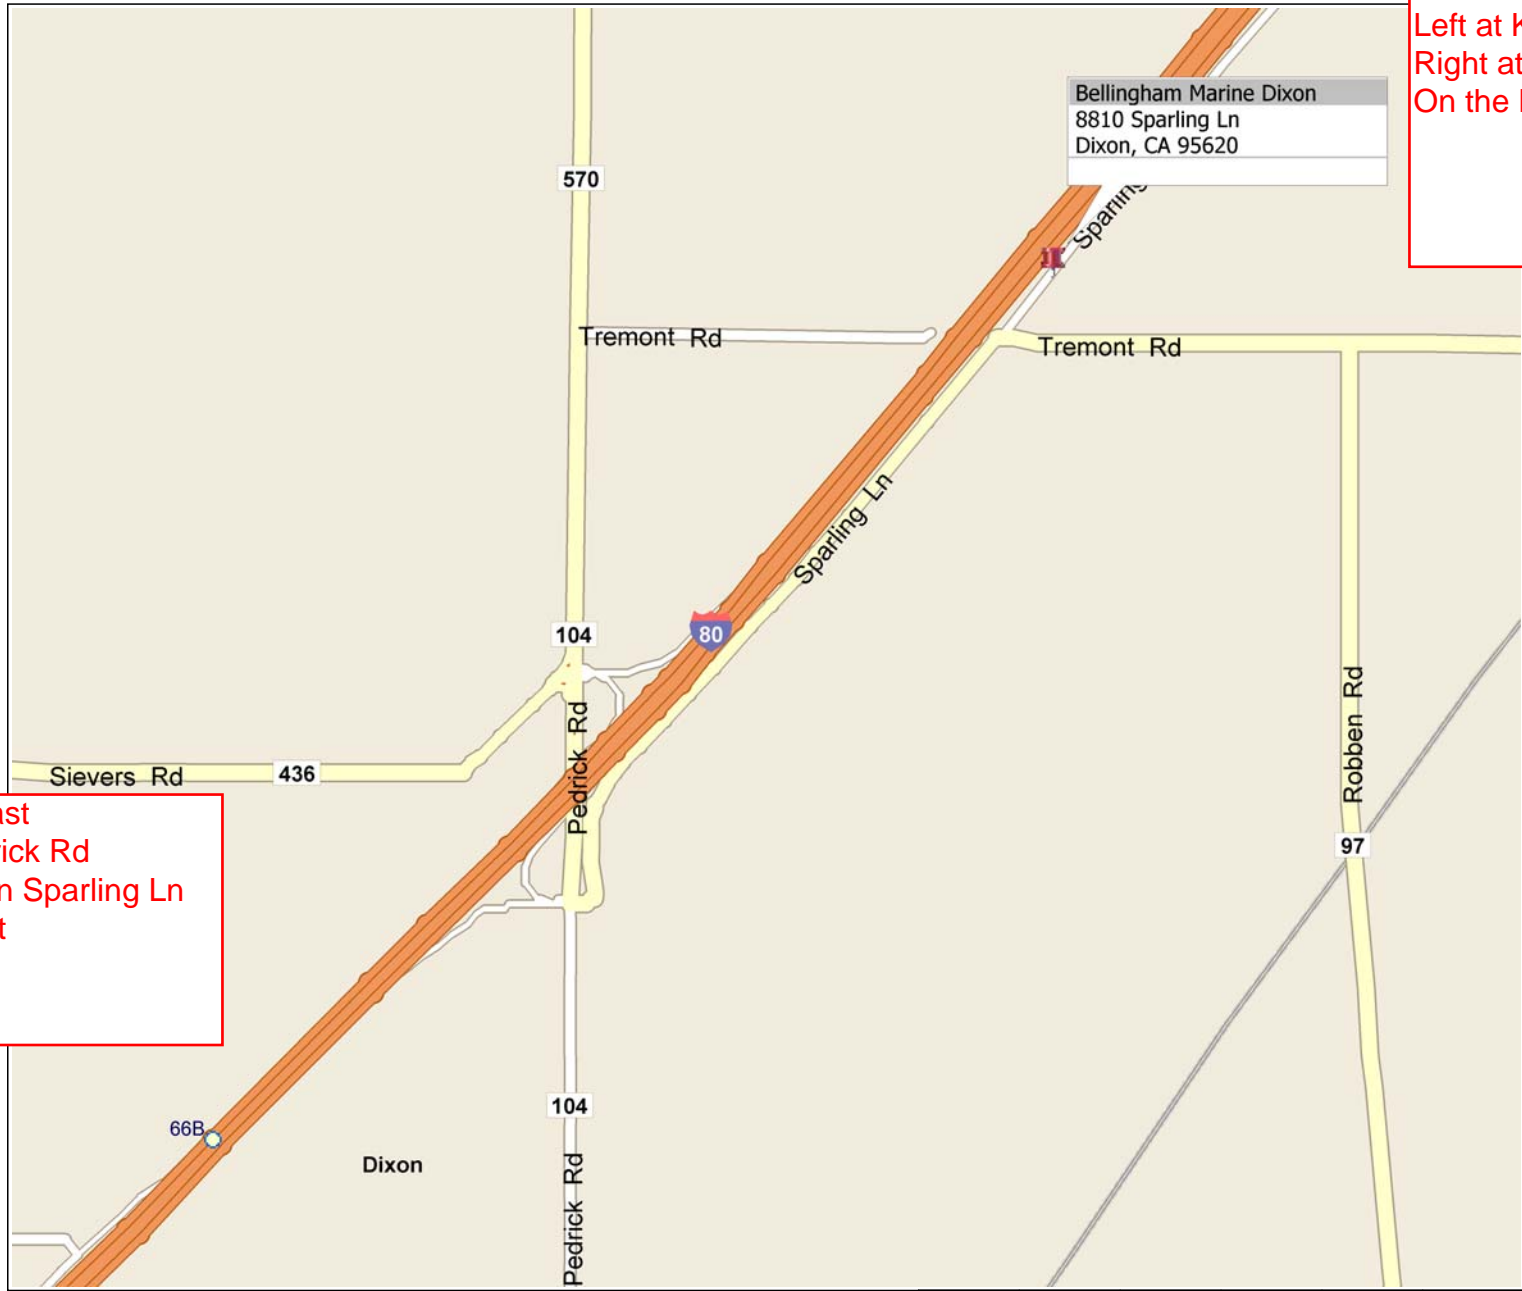

# Bellingham Marine Dixon

Bellingham Marine Dixon  
8810 Sparling Ln  
Dixon, CA 95620

Going 80 West  
Exit 69 Kidwell rd  
Left at Kidwell Rd  
Right at Sparling Ln  
On the Left

Going 80 East  
Exit 67 Pedrick Rd  
Slight Left on Sparling Ln  
On the Right

8810 Spauling Ln, Dixon, CA, United States  
Address is approximate