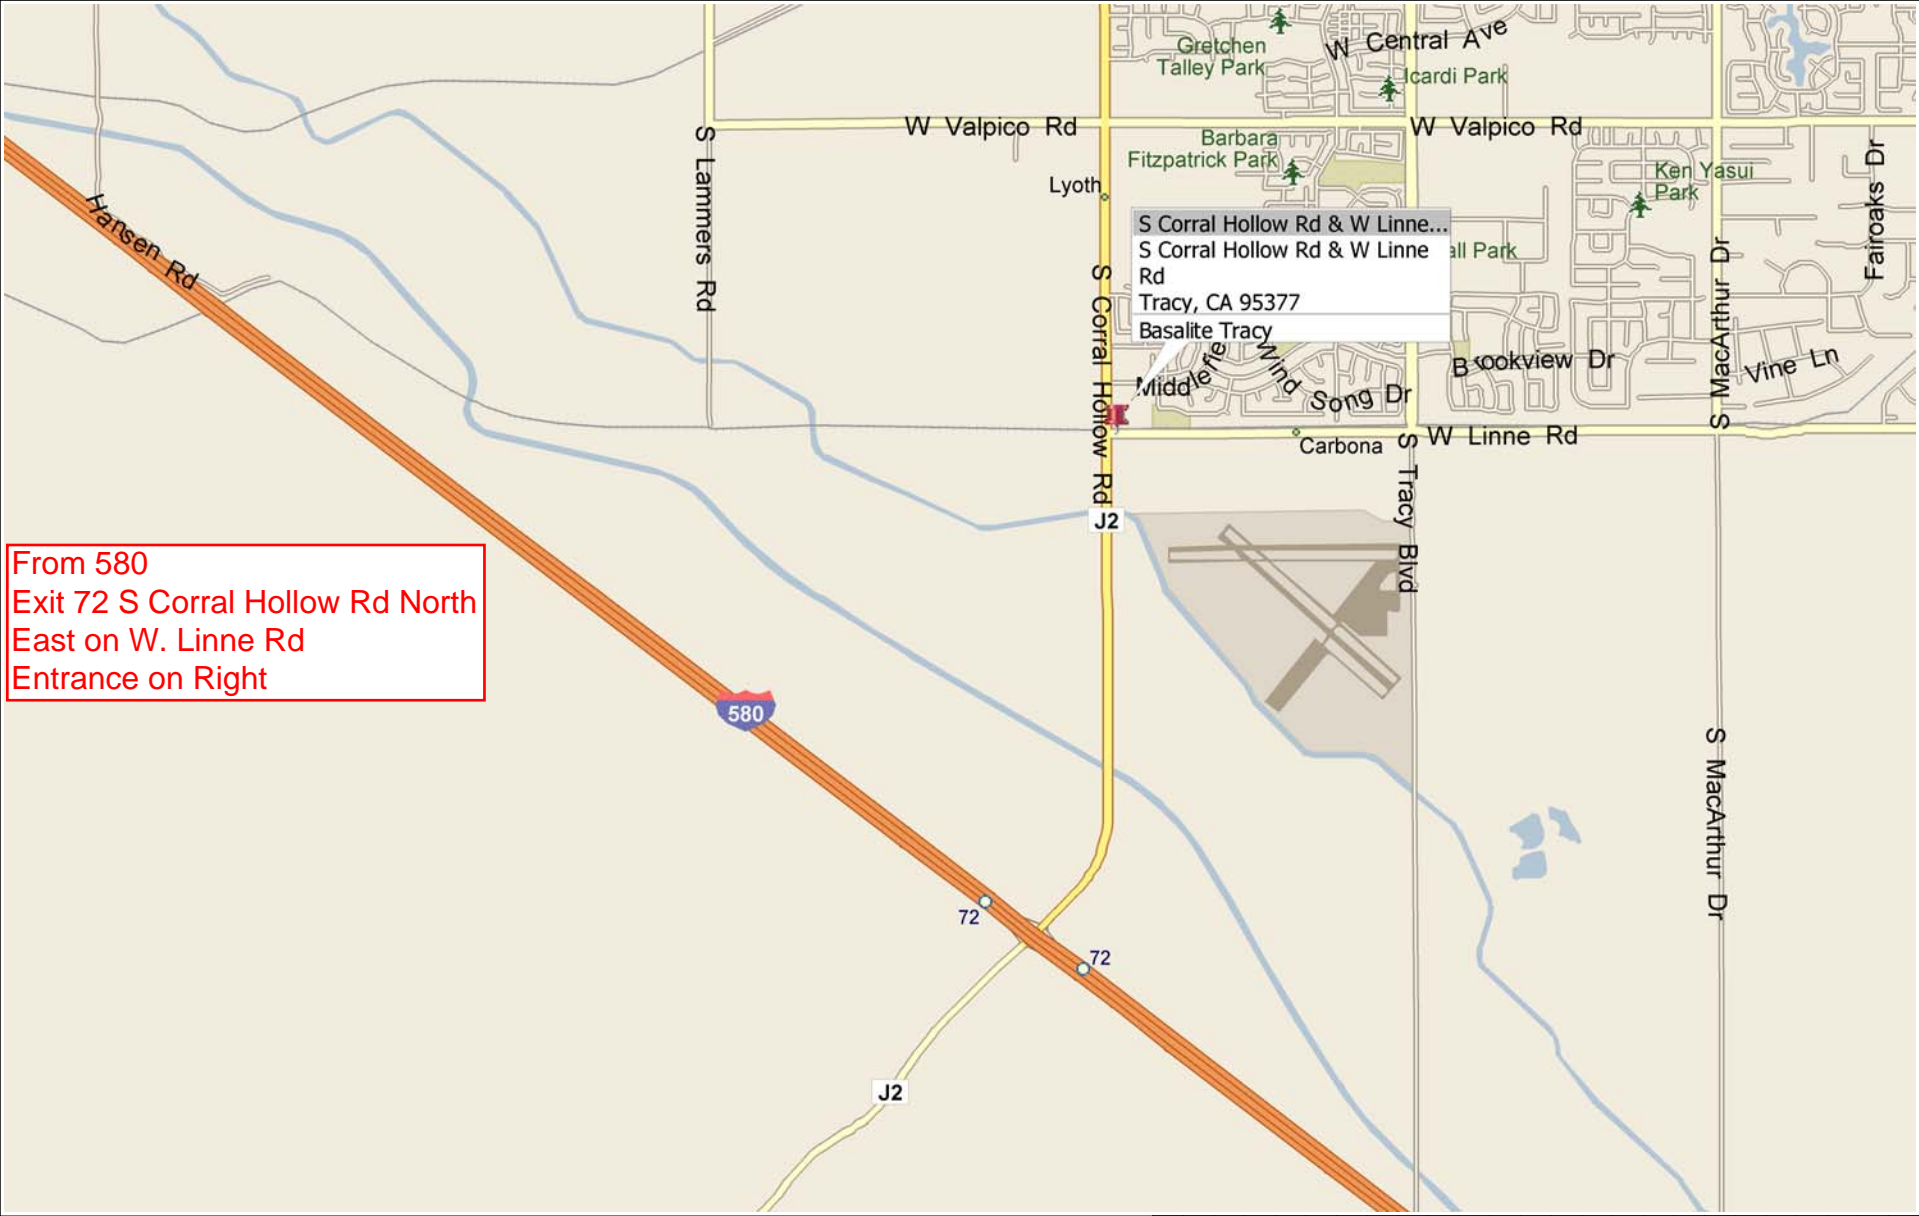

Basalite Tracy

From 580
Exit 72 S Corral Hollow Rd North
East on W. Linne Rd
Entrance on Right

OPERATING HOURS:
6AM-5PM

Map data provided by Mapbox. All rights reserved. <http://www.microsoft.com/streets/>
Map data for areas of Canada provided by Mapbox. The Data for areas of Canada includes information taken with permission from Canadian authorities, including: © Her Majesty the Queen in Right of Canada, © Queen's Printer for Canada, © 2009 Tele Atlas North America, Inc. All rights reserved. Tele Atlas and Tele Atlas North America are trademarks of Tele Atlas, Inc. © 2009 by Applied Geographic Systems. All rights reserved.

11837 W Linne Rd, Tracy, CA, United States
Address is approximate

e Rd
© 2010 Google Report a problem

Traffic More... Map **Satellite** Earth