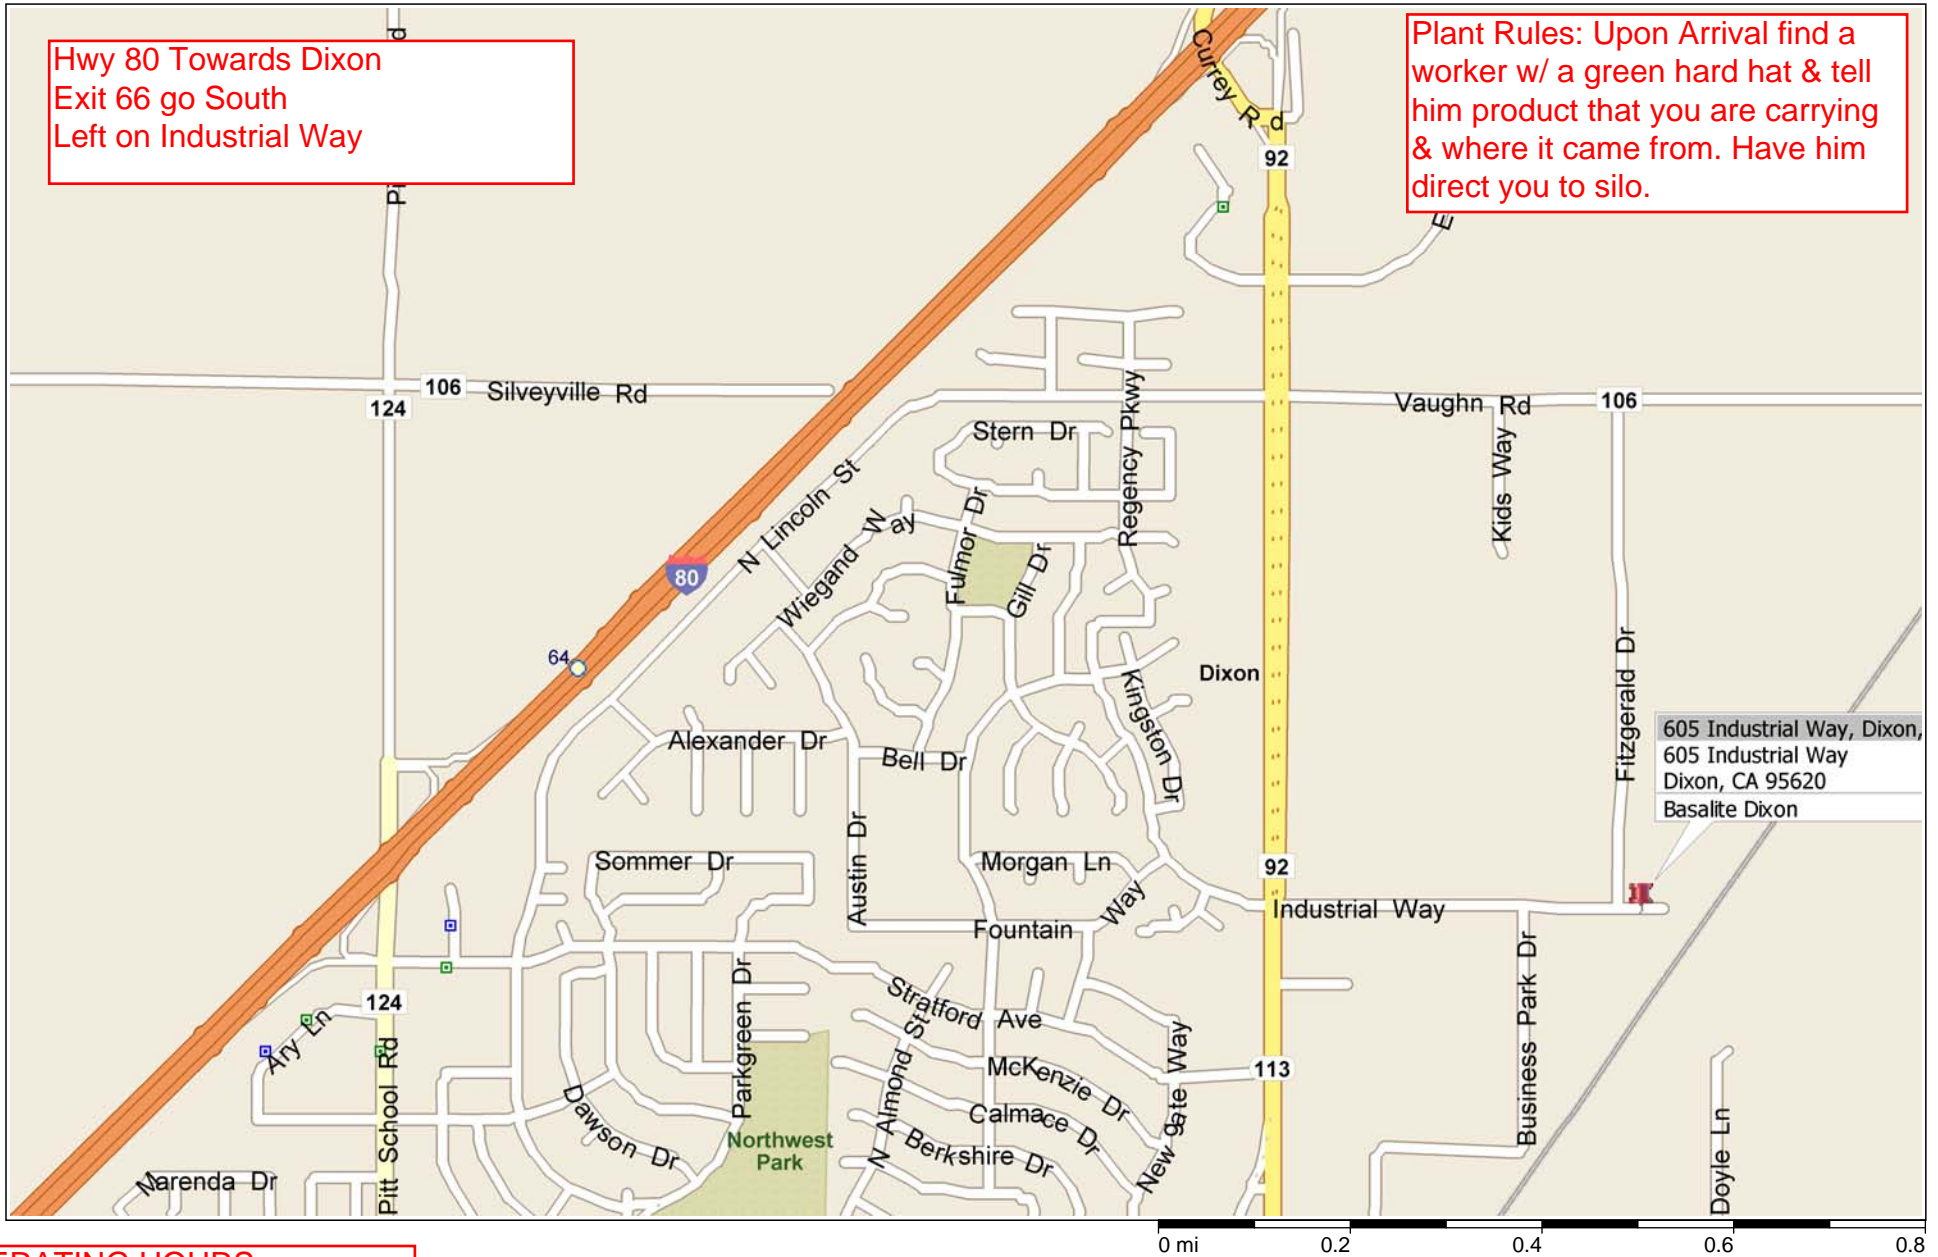

Basalite Dixon

Hwy 80 Towards Dixon
Exit 66 go South
Left on Industrial Way

Plant Rules: Upon Arrival find a worker w/ a green hard hat & tell him product that you are carrying & where it came from. Have him direct you to silo.

605 Industrial Way, Dixon,
Dixon, CA 95620
Basalite Dixon

OPERATING HOURS:
6AM-6PM

For its suppliers. All rights reserved. <http://www.microsoft.com/streets/>
rights reserved. The Data for areas of Canada includes information taken with permission from Canadian authorities, including: © Her Majesty the Queen in Right of Canada, © Queen's Printer for
rights of NAVTEQ. © 2009 Tele Atlas North America, Inc. All rights reserved. Tele Atlas and Tele Atlas North America are trademarks of Tele Atlas, Inc. © 2009 by Applied Geographic Systems. All rights

Pneumatic

3 Locations

Traffic More... Map Satellite Earth

Hemostat Laboratories

Basalite

Industrial Way 400 Industrial Way 600 Industrial Way

©2010 Google - Imagery ©2010 DigitalGlobe, USDA Farm Service Agency, GeoEye, U.S. Geological Survey, Map data ©2010 Google - Terms of Use Report a problem