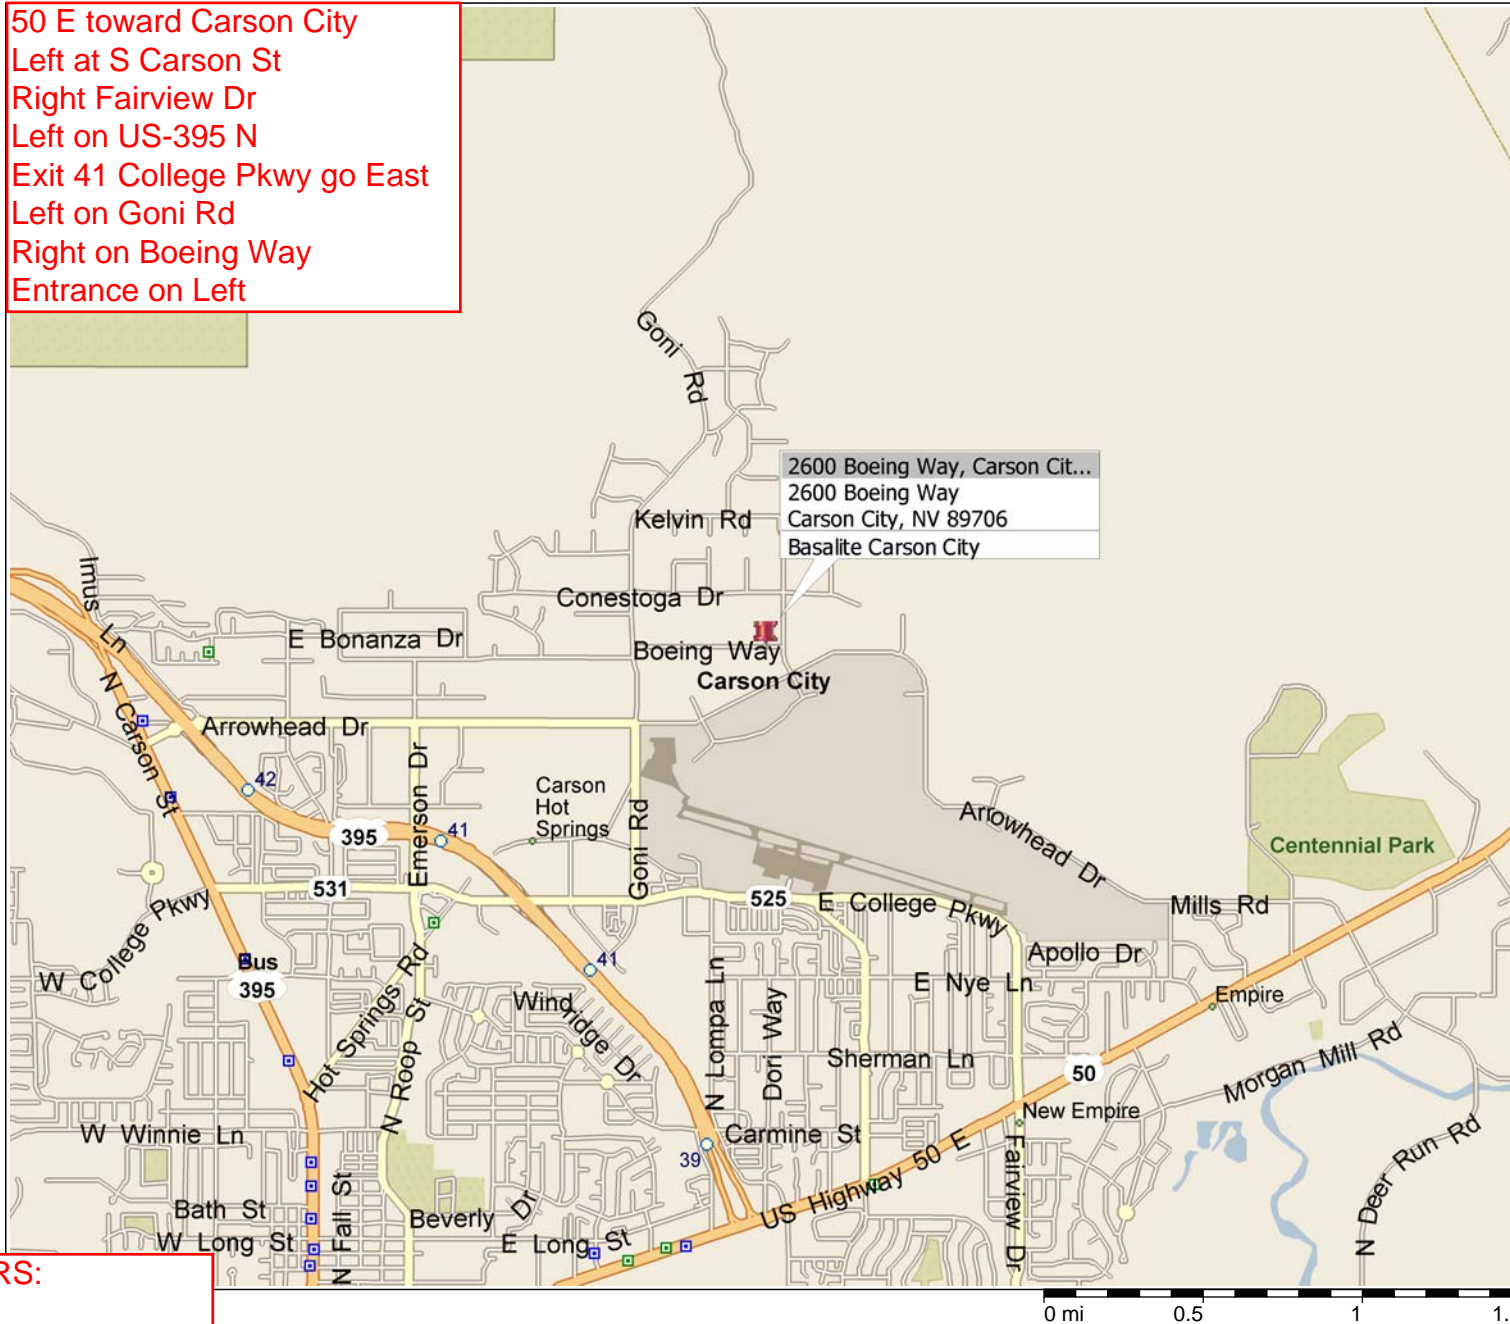

Basalite Carson City

50 E toward Carson City
Left at S Carson St
Right Fairview Dr
Left on US-395 N
Exit 41 College Pkwy go East
Left on Goni Rd
Right on Boeing Way
Entrance on Left

OPERATING HOURS:
7AM-5PM

2600 Boeing Way, Carson City, NV, United States
Address is approximate

Basalite Concrete Products

Conestoga Dr

2300

Conestoga Dr

2488

Conestoga Dr

Aztec Manufacturing

100 ft

Boeing Way

Boeing Way

Boeing Way

Boeing Way

Boeing Way

Convall Dr

BME