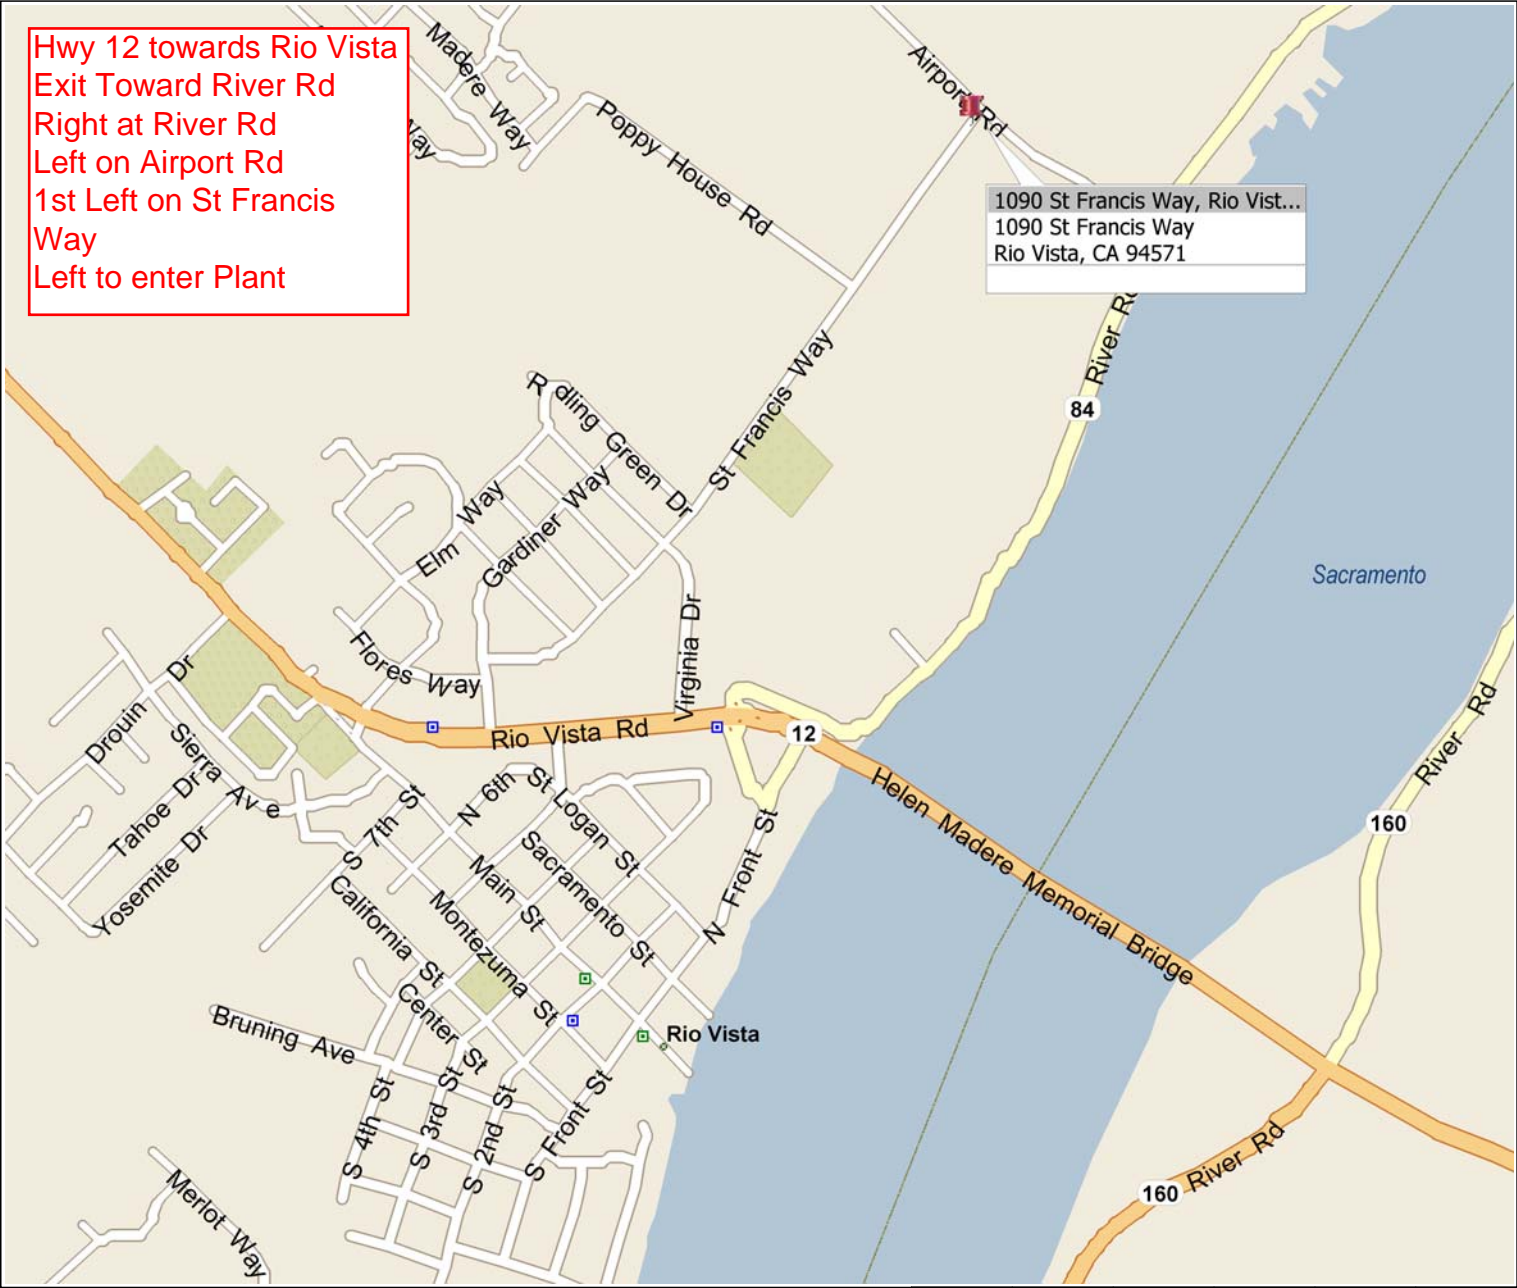

# Asta Rio Vista

Hwy 12 towards Rio Vista  
Exit Toward River Rd  
Right at River Rd  
Left on Airport Rd  
1st Left on St Francis  
Way  
Left to enter Plant

1090 St Francis Way, Rio Vist...  
1090 St Francis Way  
Rio Vista, CA 94571

**OPERATING HOURS**  
**7AM-3:30PM**

for its suppliers. All rights reserved. <http://www.microsoft.com/streets/>  
rights reserved. The Data for areas of Canada includes information taken with permission from Canadian authorities, including: © Her Majesty the Queen in Right of Canada, © Queen's Printer for  
rights of NAVTEQ. © 2009 Tele Atlas North America, Inc. All rights reserved. Tele Atlas and Tele Atlas North America are trademarks of Tele Atlas, Inc. © 2009 by Applied Geographic Systems. All rights