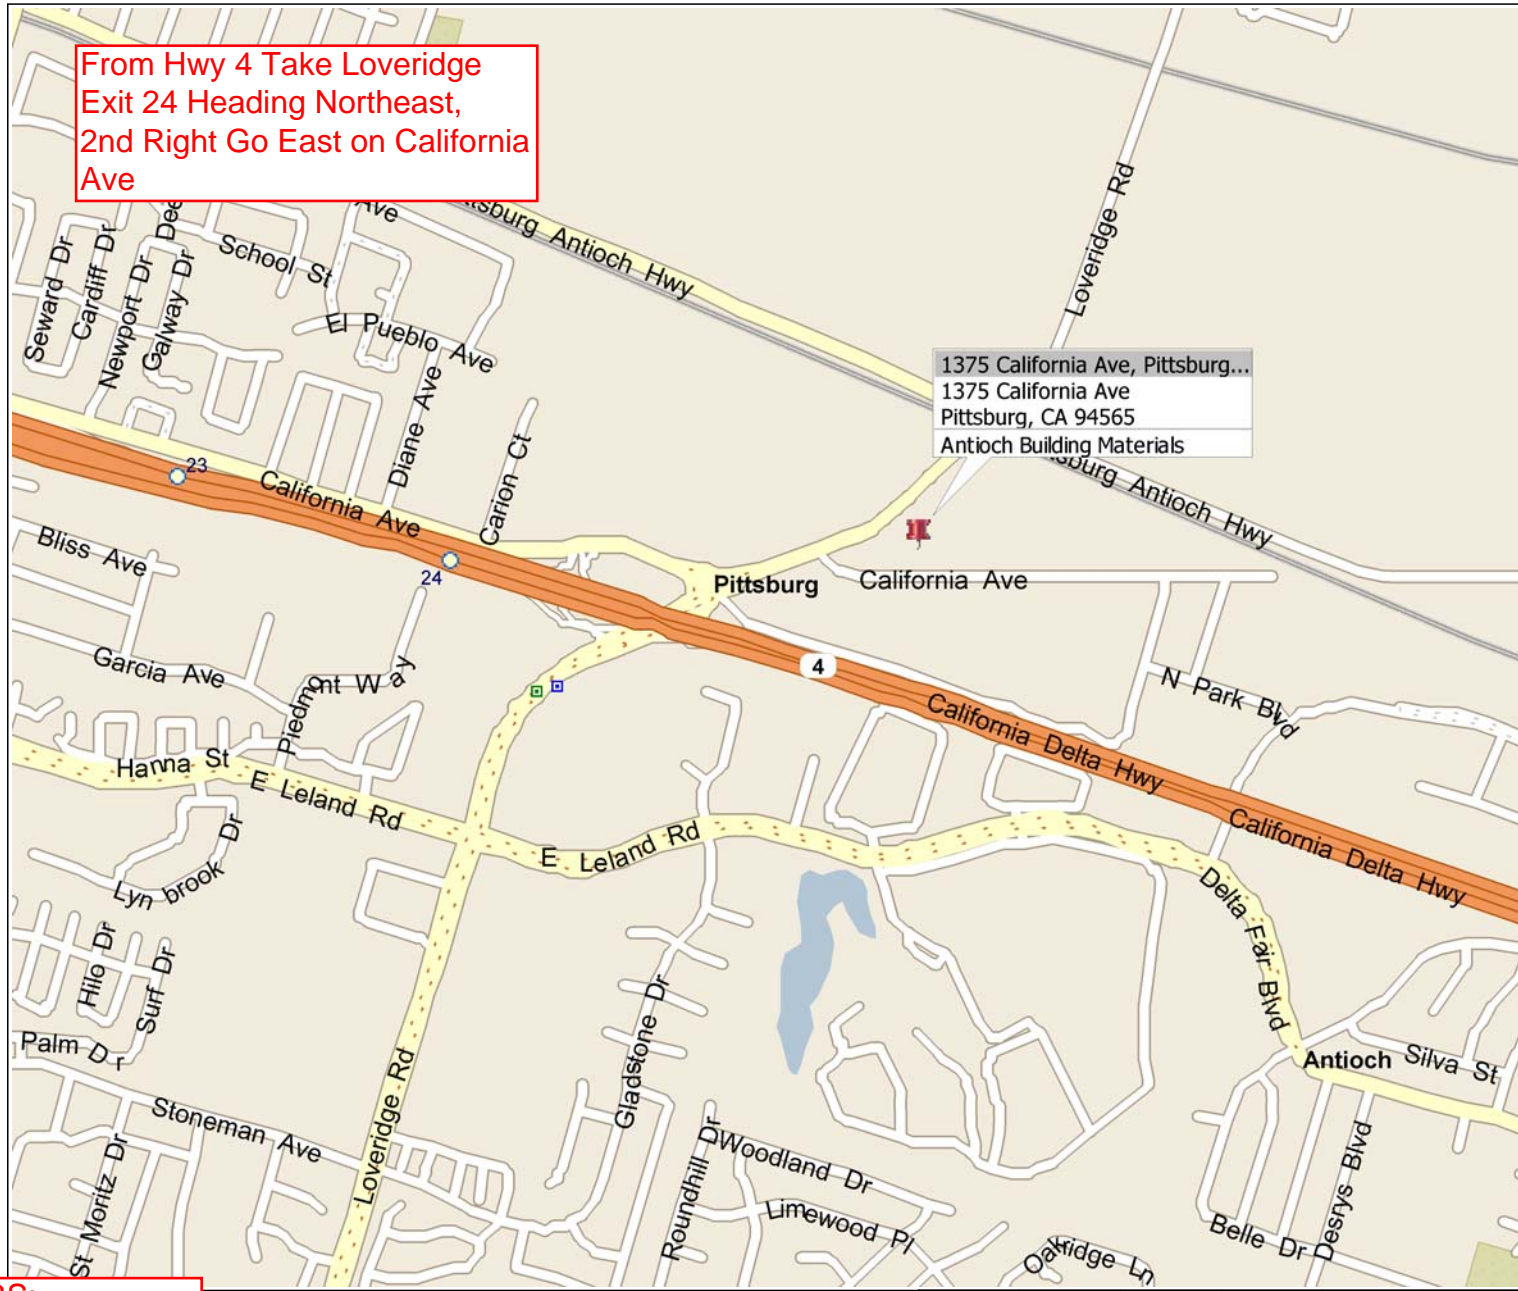

Antioch, California, United States

From Hwy 4 Take Loveridge
Exit 24 Heading Northeast,
2nd Right Go East on California
Ave

1375 California Ave, Pittsburg...
1375 California Ave
Pittsburg, CA 94565
Antioch Building Materials

OPERATING HOURS:
7AM-4PM

and/or its suppliers. All rights reserved. <http://www.microsoft.com/streets/>
rights reserved. The Data for areas of Canada includes information taken with permission from Canadian authorities, including: © Her Majesty the Queen in Right of Canada, © Queen's Printer for
marks of NAVTEQ. © 2009 Tele Atlas North America, Inc. All rights reserved. Tele Atlas and Tele Atlas North America are trademarks of Tele Atlas, Inc. © 2009 by Applied Geographic Systems. All rights

1934 California Ave, Pittsburg, CA, United States

Address is approximate

Antioch Bldg
Materials