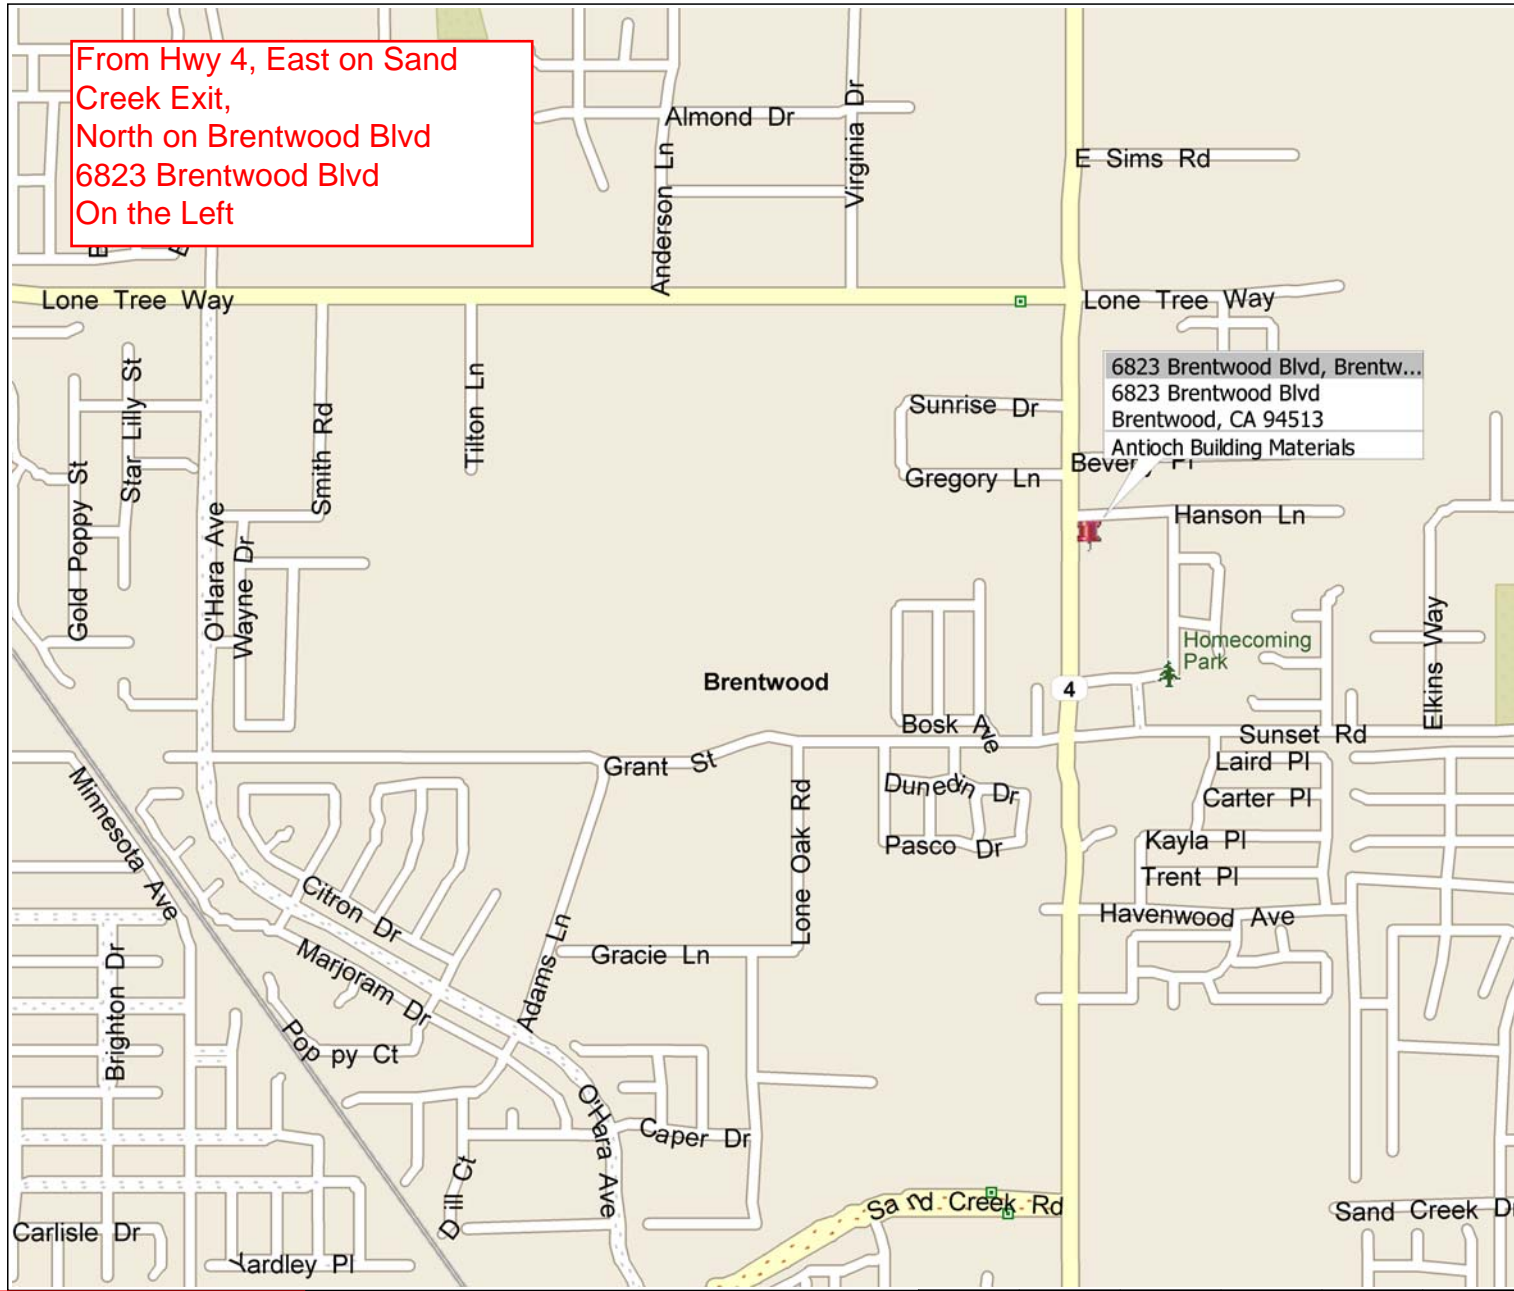

Brentwood, California, United States

From Hwy 4, East on Sand
Creek Exit,
North on Brentwood Blvd
6823 Brentwood Blvd
On the Left

6823 Brentwood Blvd, Brentw...
6823 Brentwood Blvd
Brentwood, CA 94513
Antioch Building Materials

OPERATING HOURS:
7AM-4PM

Microsoft. All rights reserved. <http://www.microsoft.com/streets/>
The Data for areas of Canada includes information taken with permission from Canadian authorities, including: © Her Majesty the Queen in Right of Canada, © Queen's Printer for
© 2009 Tele Atlas North America, Inc. All rights reserved. Tele Atlas and Tele Atlas North America are trademarks of Tele Atlas, Inc. © 2009 by Applied Geographic Systems. All rights

To see all the details that are visible on the screen, use the "Print" link next to the map.

[Print](#) [Send](#) [Link](#)

©2010 Google - Imagery ©2010 GeoEye, Map data ©2010 Google -

ntioch Building Materials Co, Brentwood, CA