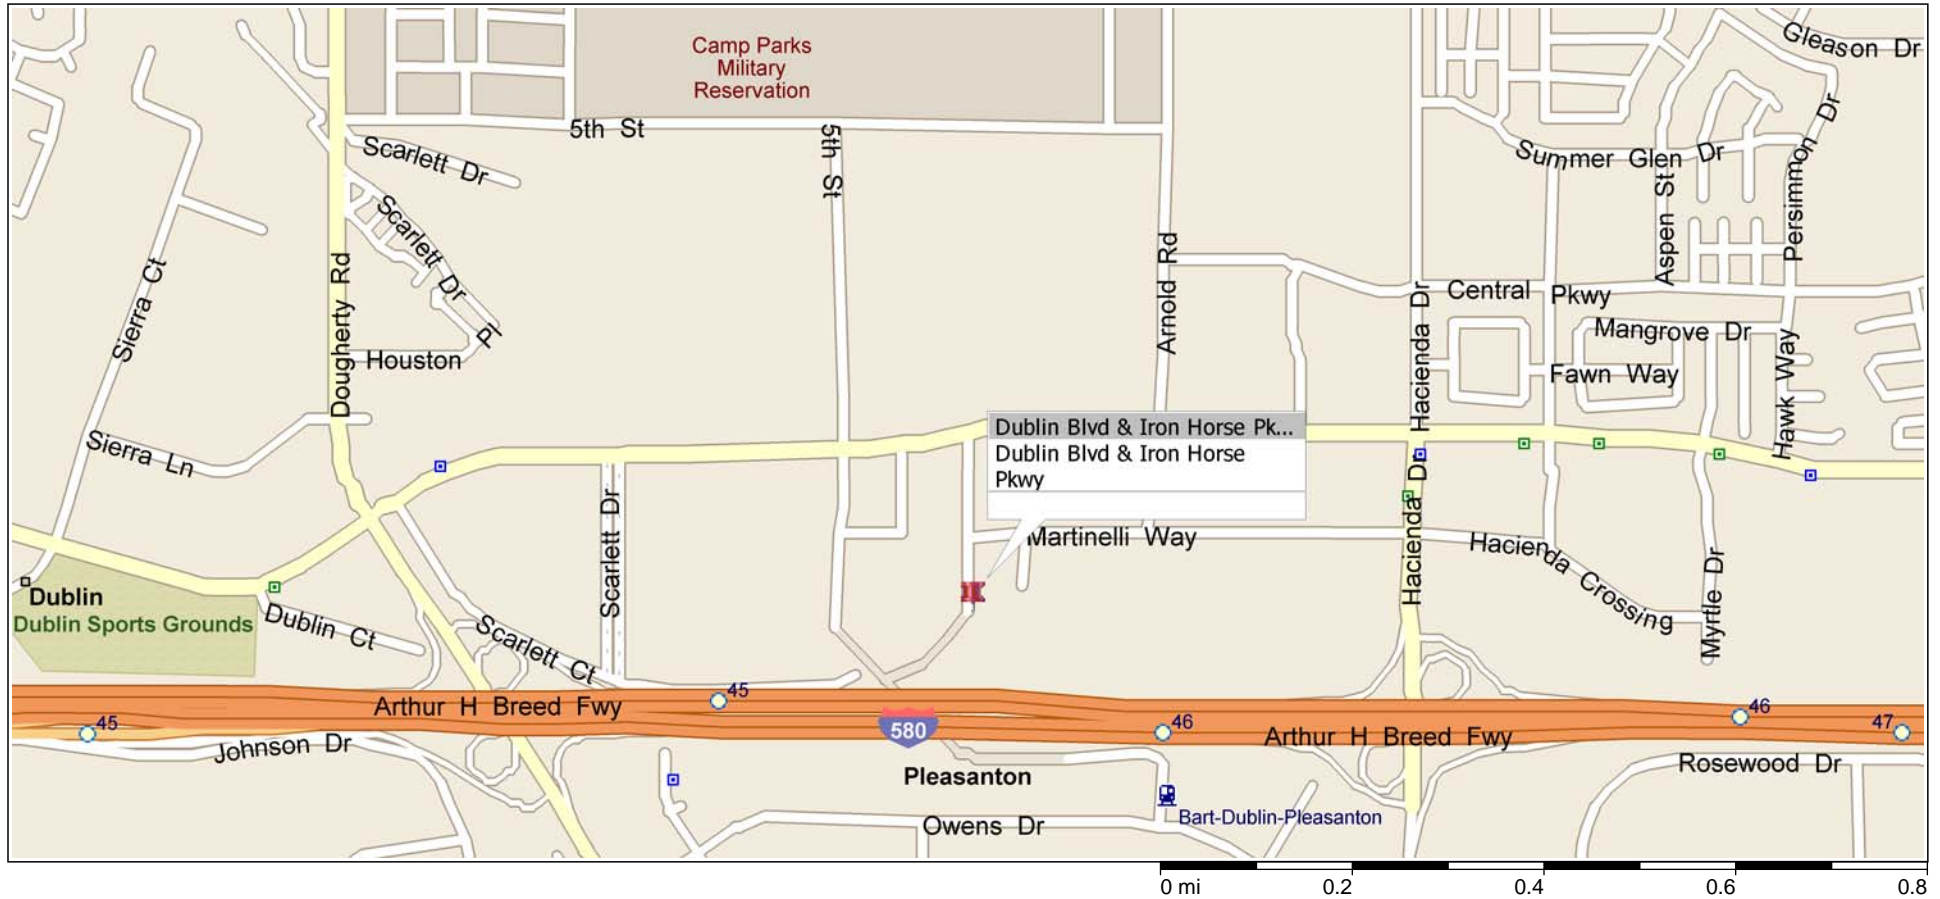

## Dublin, California, United States

997 AVALON DUBLIN GARAGE - DUBLIN

TAKE 680 SOUTH TO 580 EAST, EXIT AT HOPYARD RD/DOUGHERTY RD, TURN LEFT, TURN RIGHT ONTO DUBLIN BLVD, TURN RIGHT ONTO IRON HORSE PKWY, JOB SITE AT BART PARKING LOT.