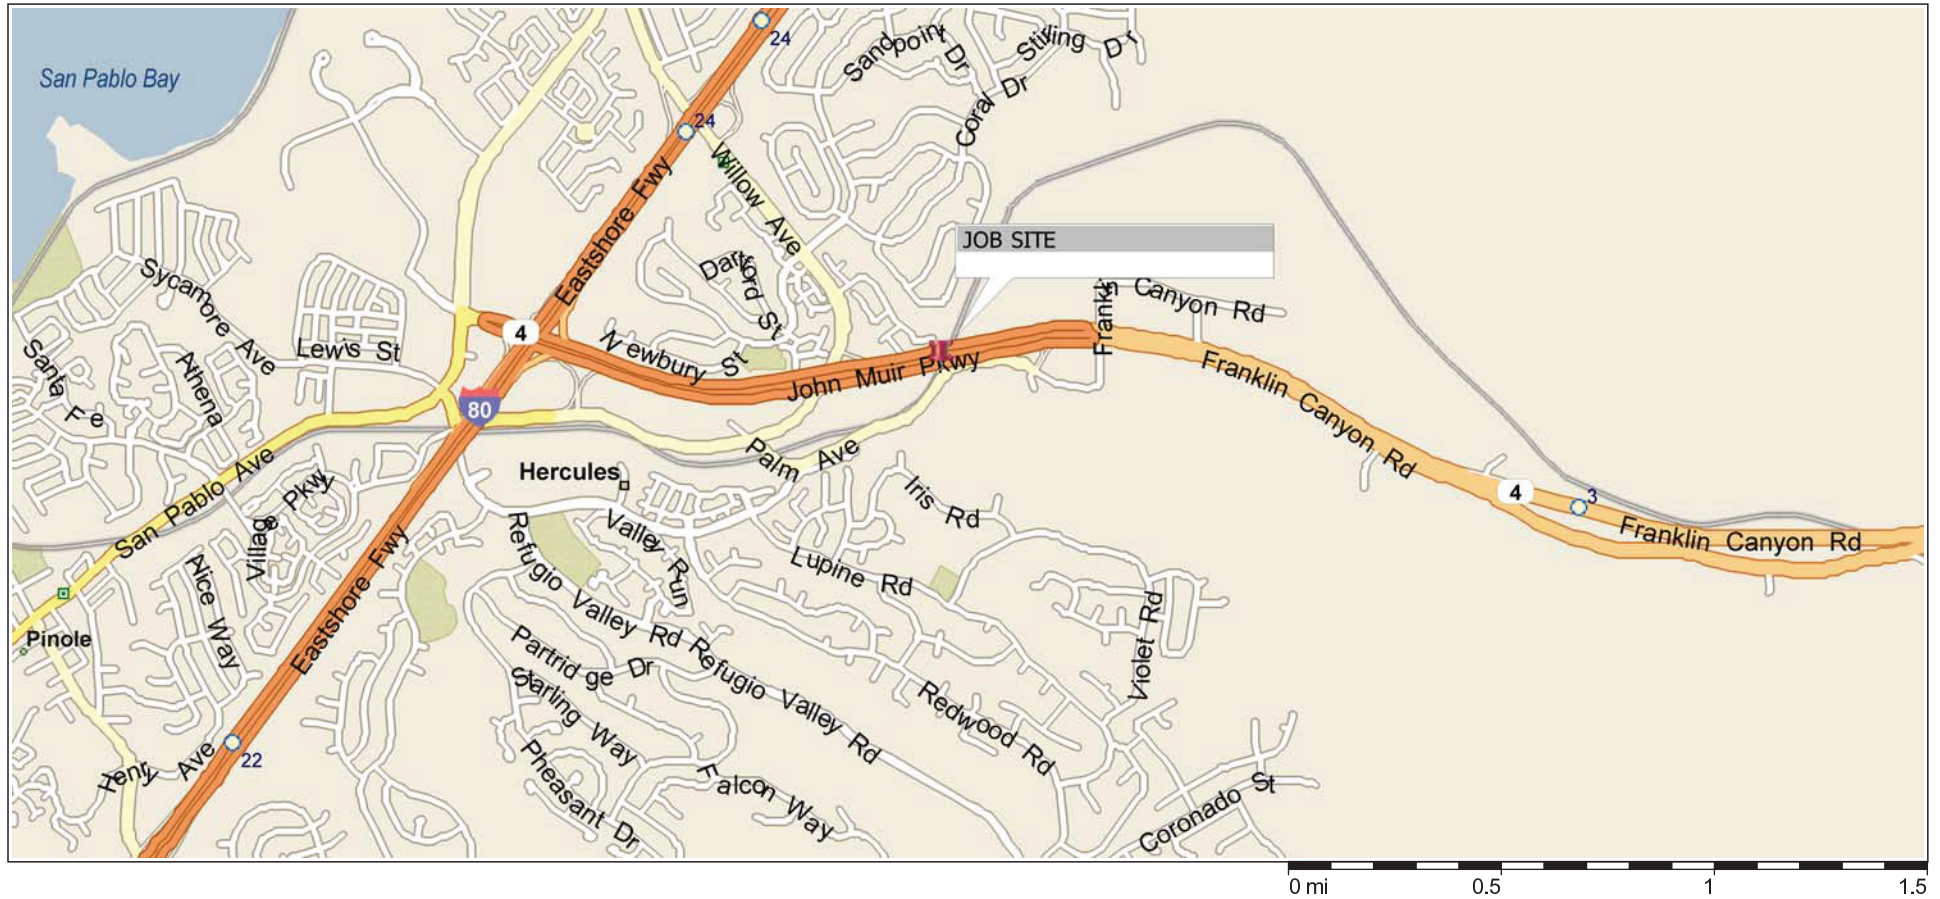

# Hercules, California, United States

995 CALTRANS 04-A3852 - HERCULES

JOB SITE 1 MILE PAST 80 JUNCTION ON HWY 4 EASTBOUND AT SYCAMORE AVE  
OVERPASS AT RAILROAD CROSSING.