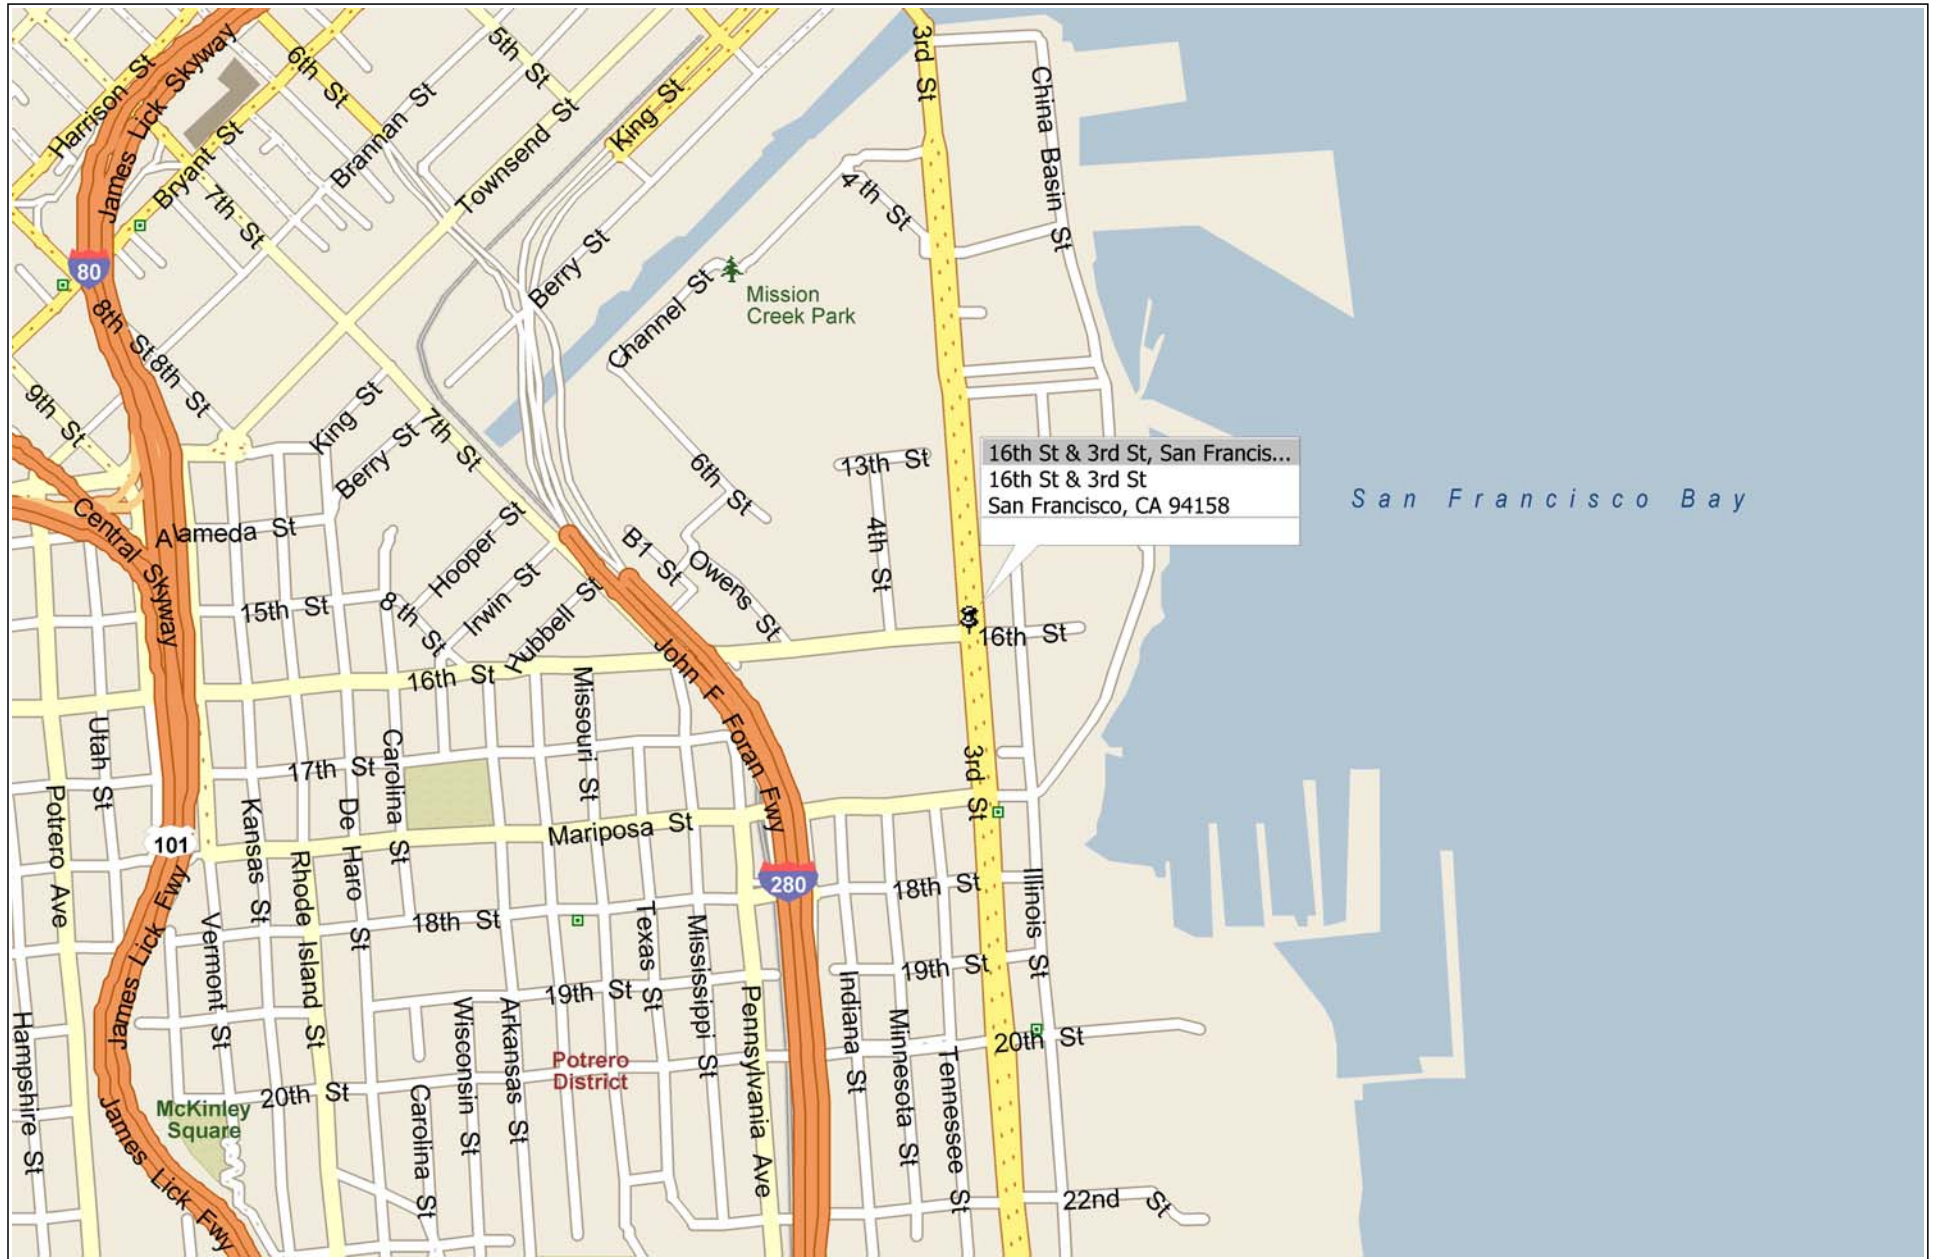

New Microsoft Streets and Trips Map

16th St & 3rd St, San Francis...
16th St & 3rd St
San Francisco, CA 94158

San Francisco Bay

0 mi 0.2 0.4 0.6 0.8