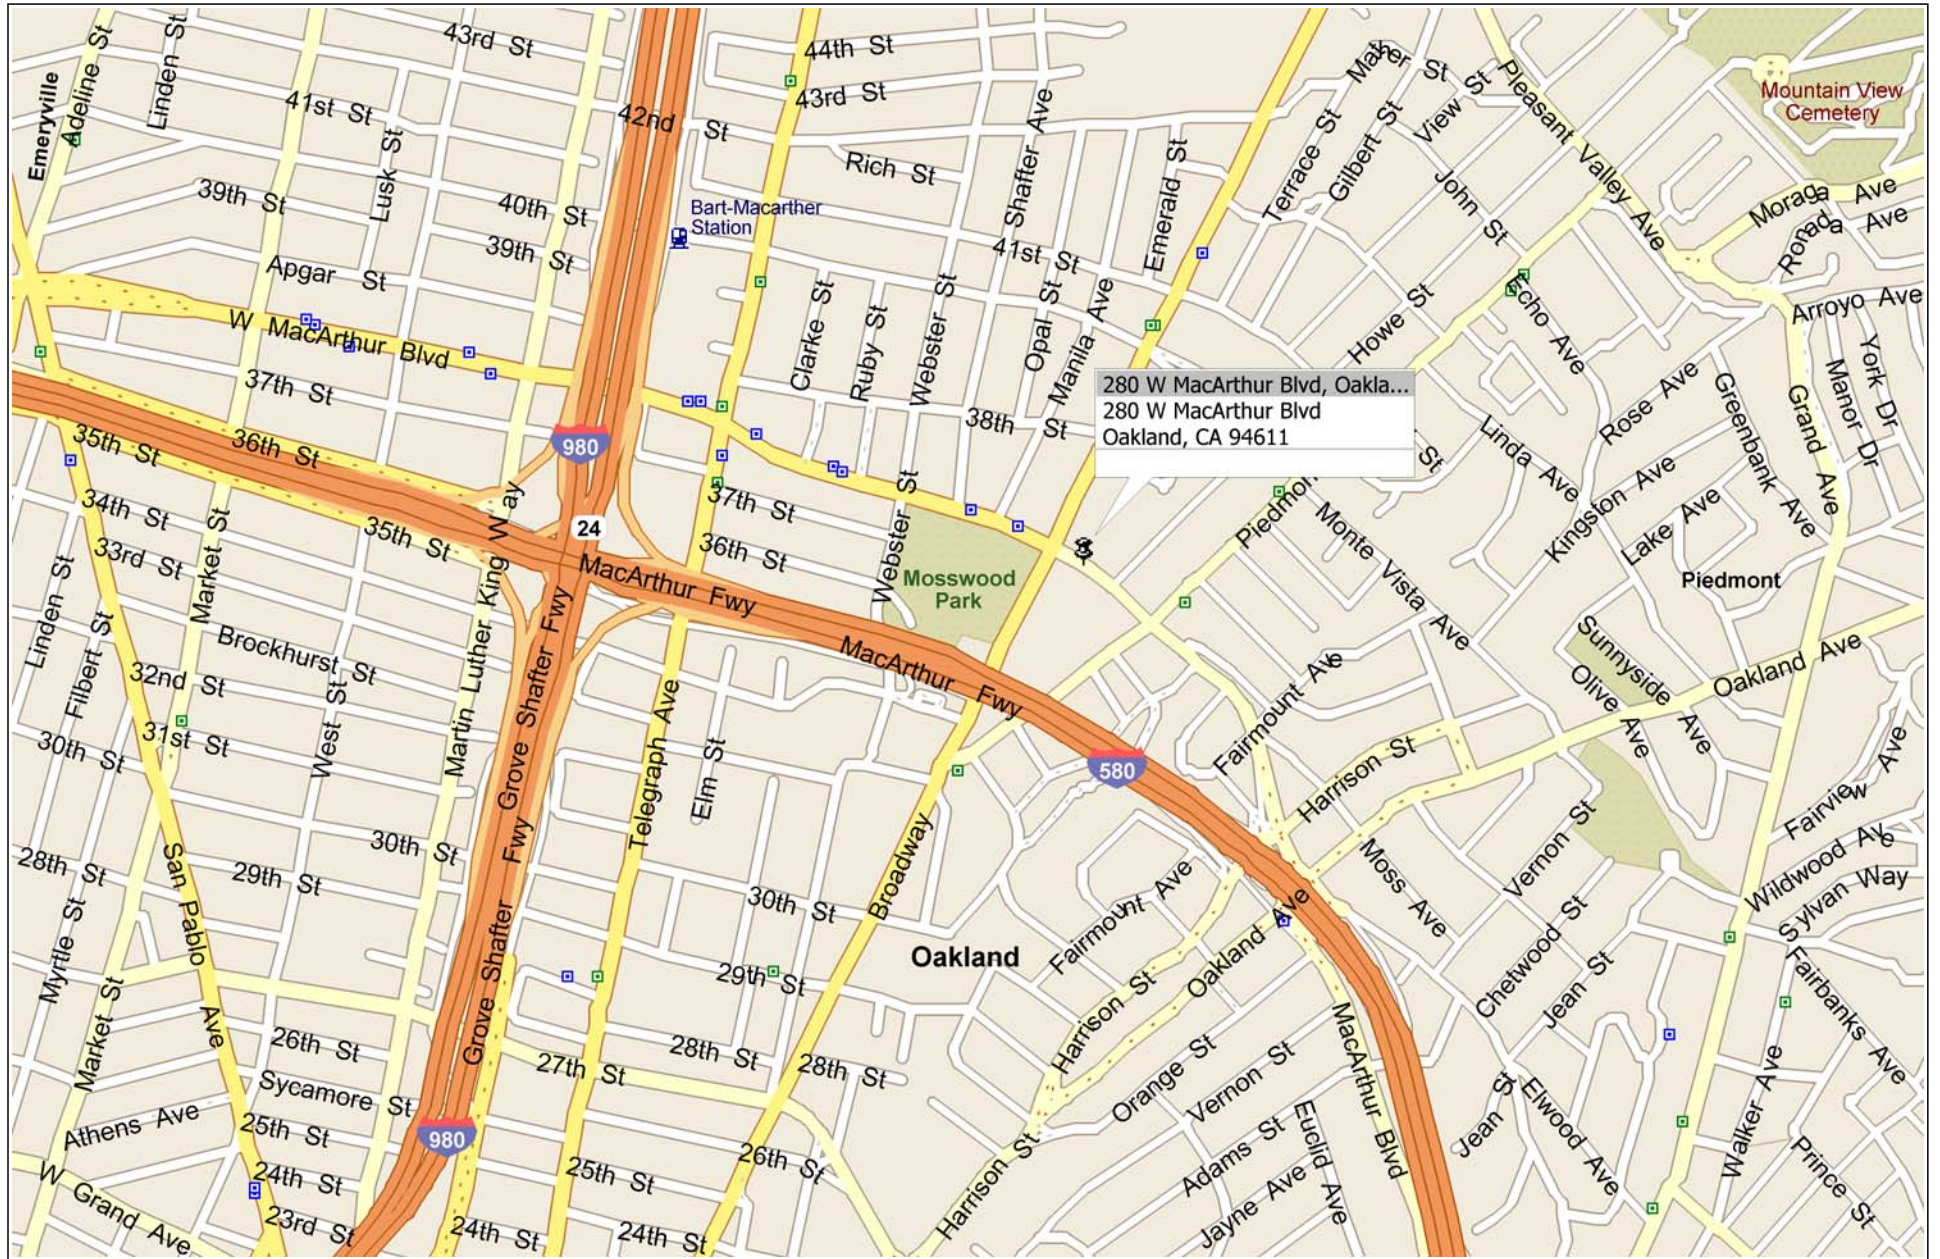

New Microsoft Streets and Trips Map

0 mi 0.2 0.4 0.6 0.8