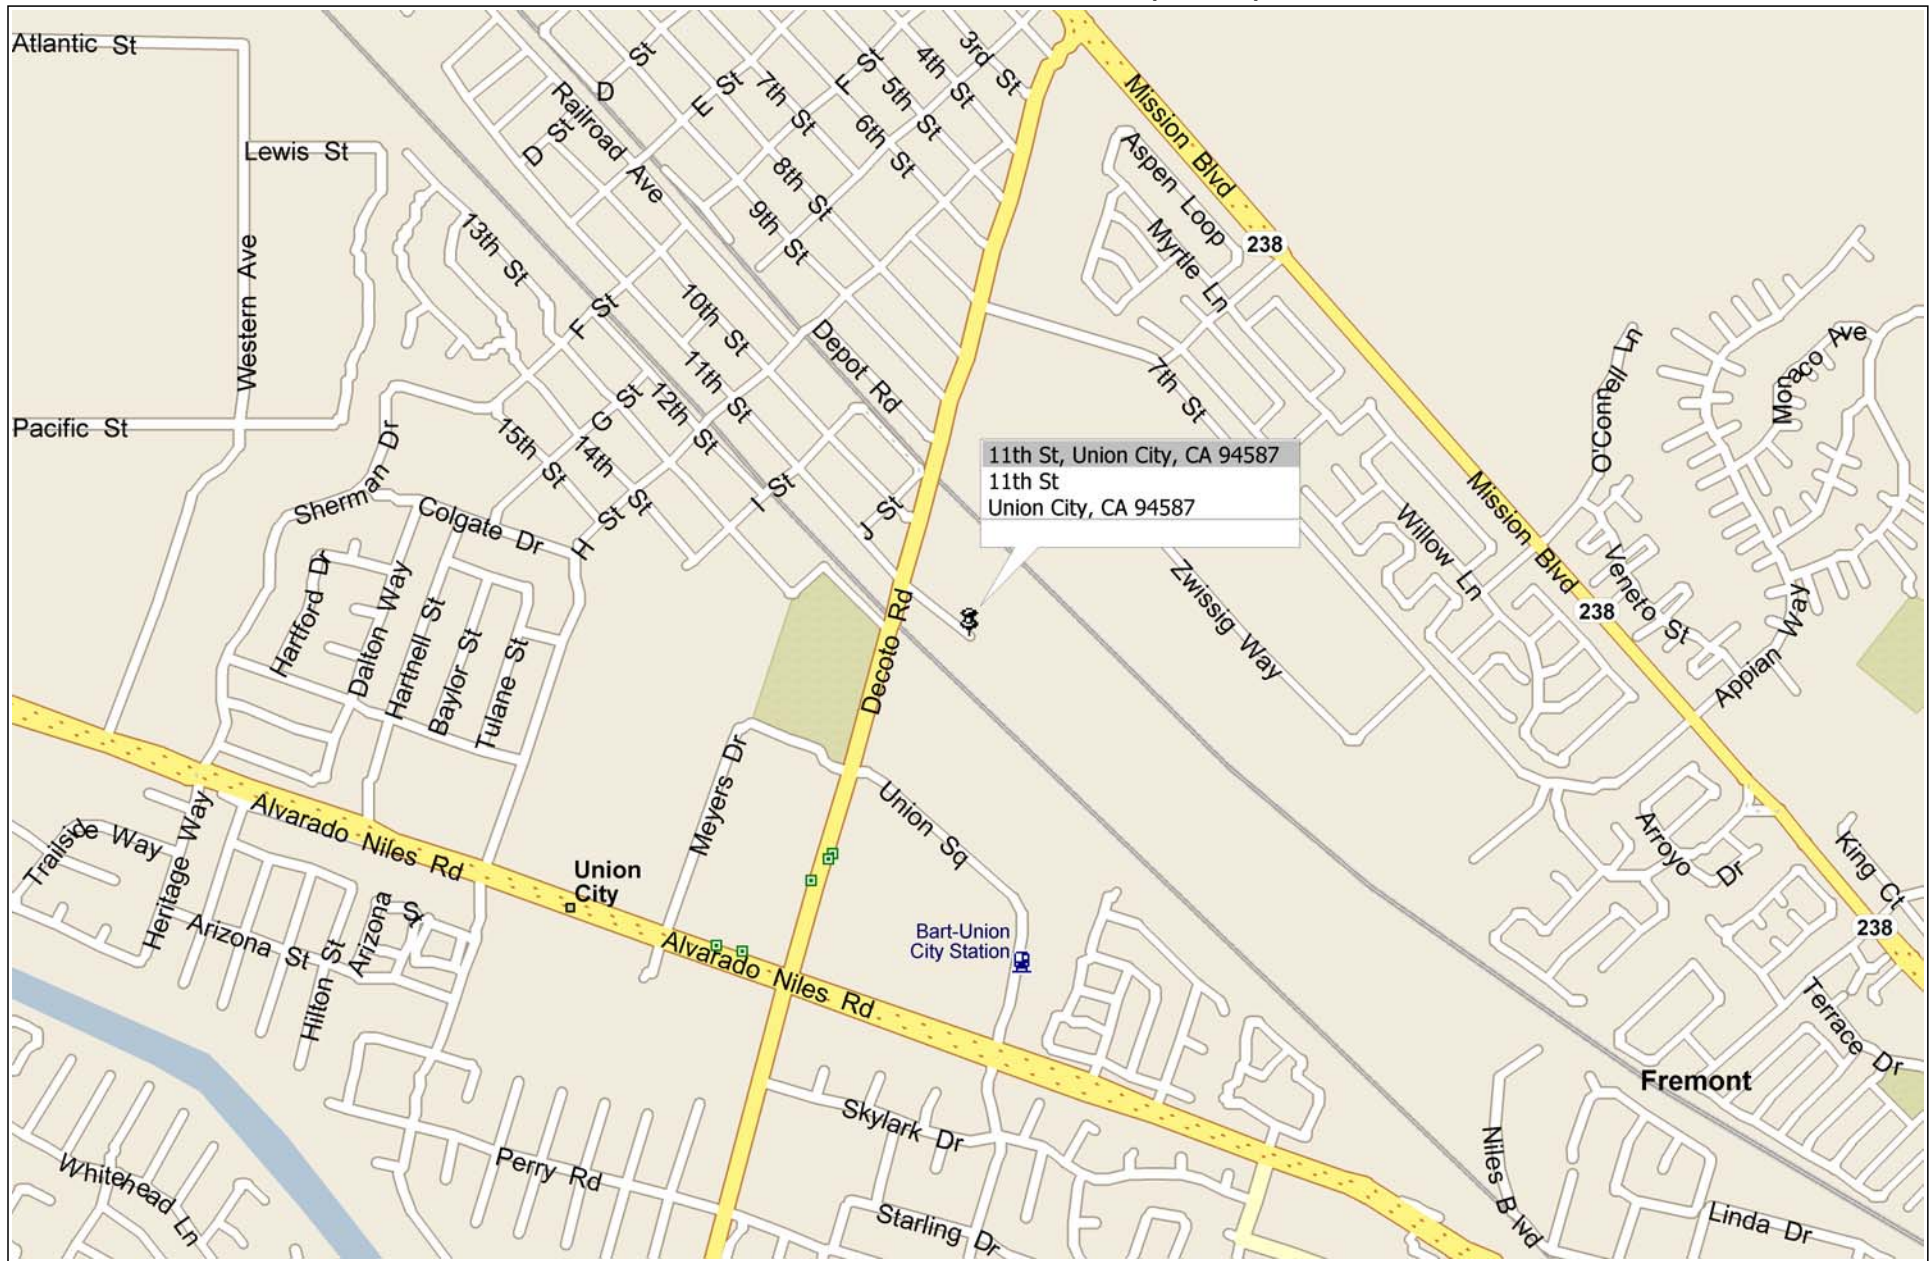

New Microsoft Streets and Trips Map

0 mi 0.2 0.4 0.6 0.8