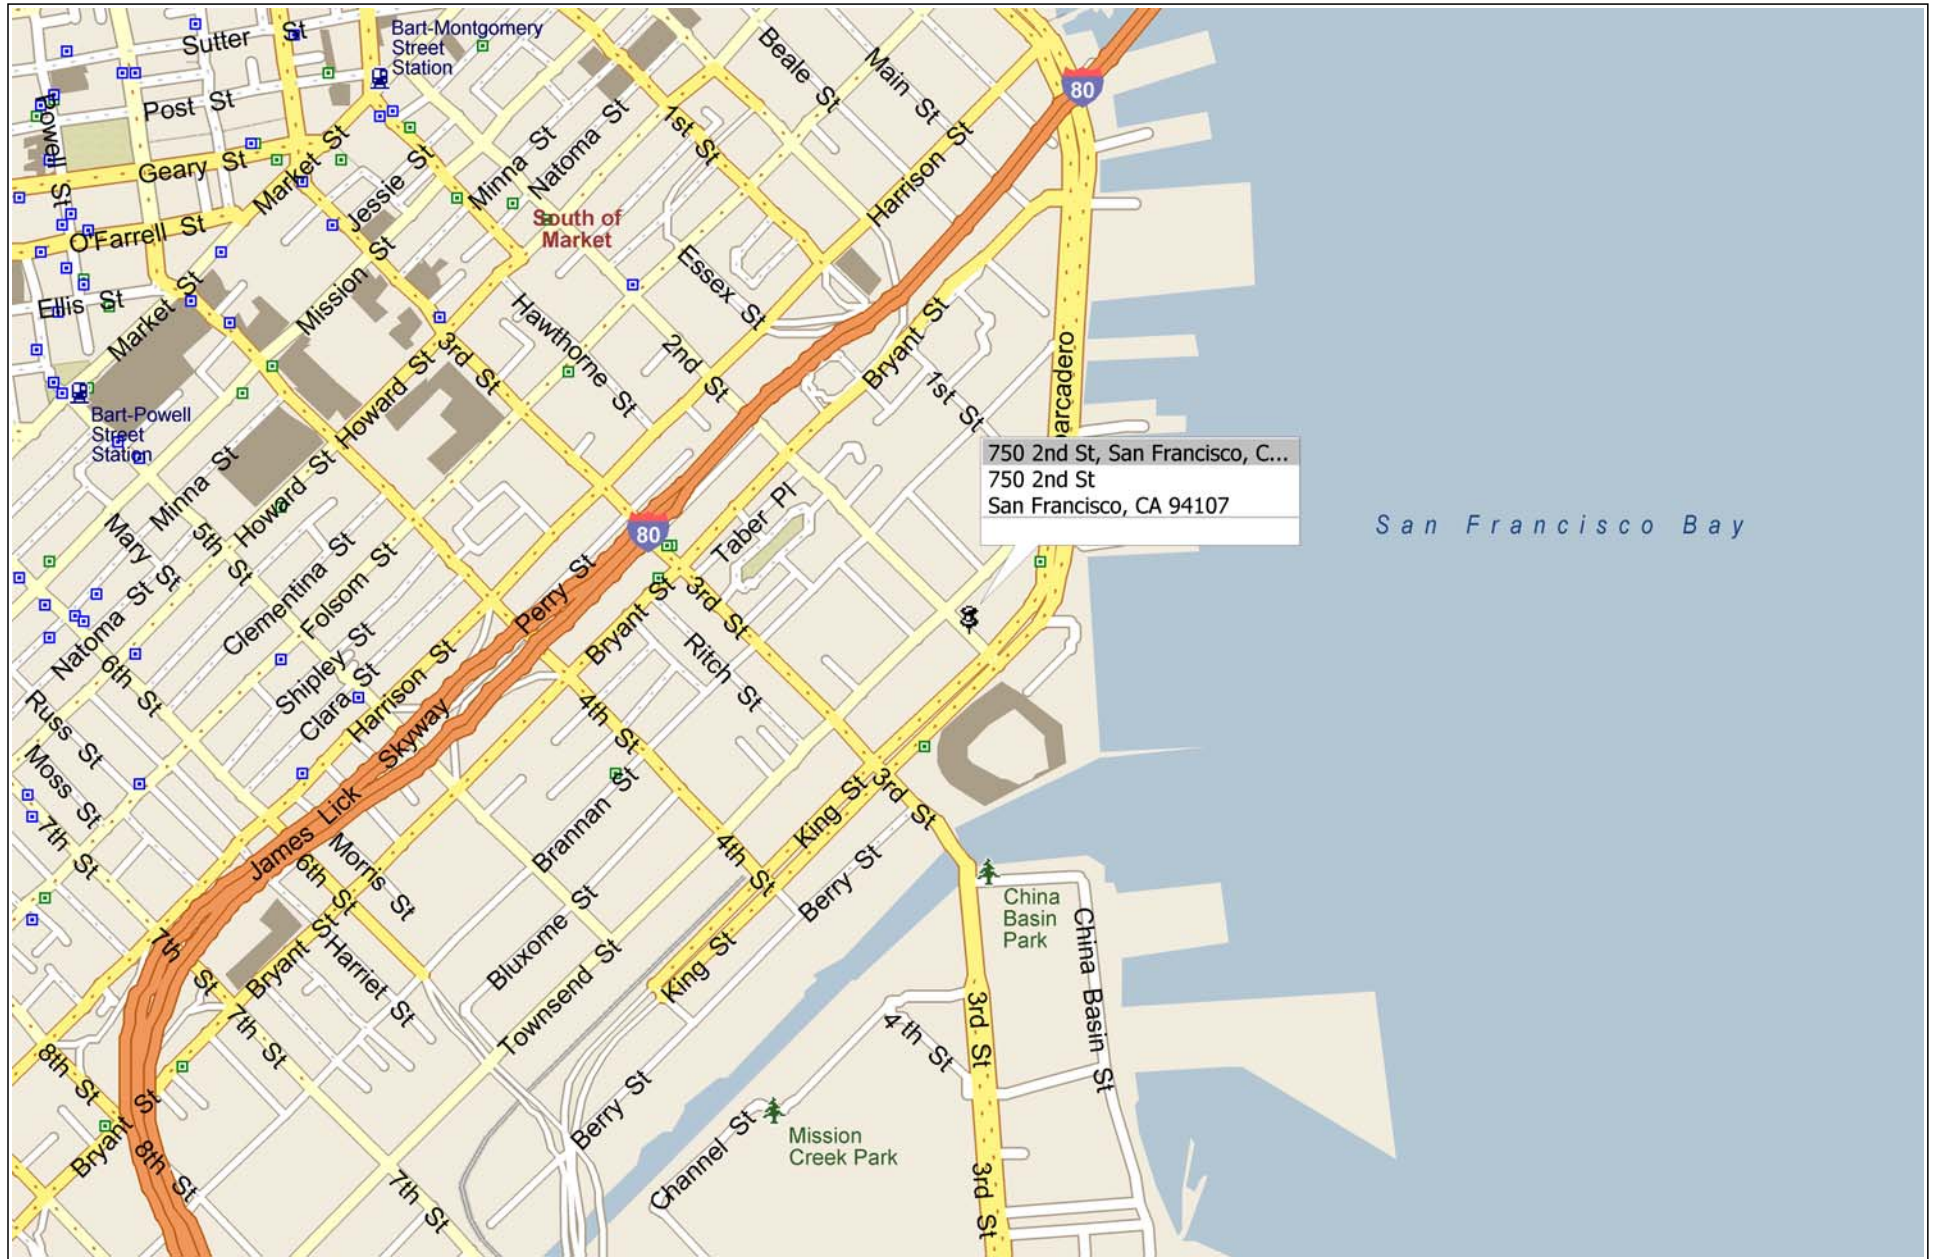

New Microsoft Streets and Trips Map

0 mi 0.2 0.4 0.6 0.8