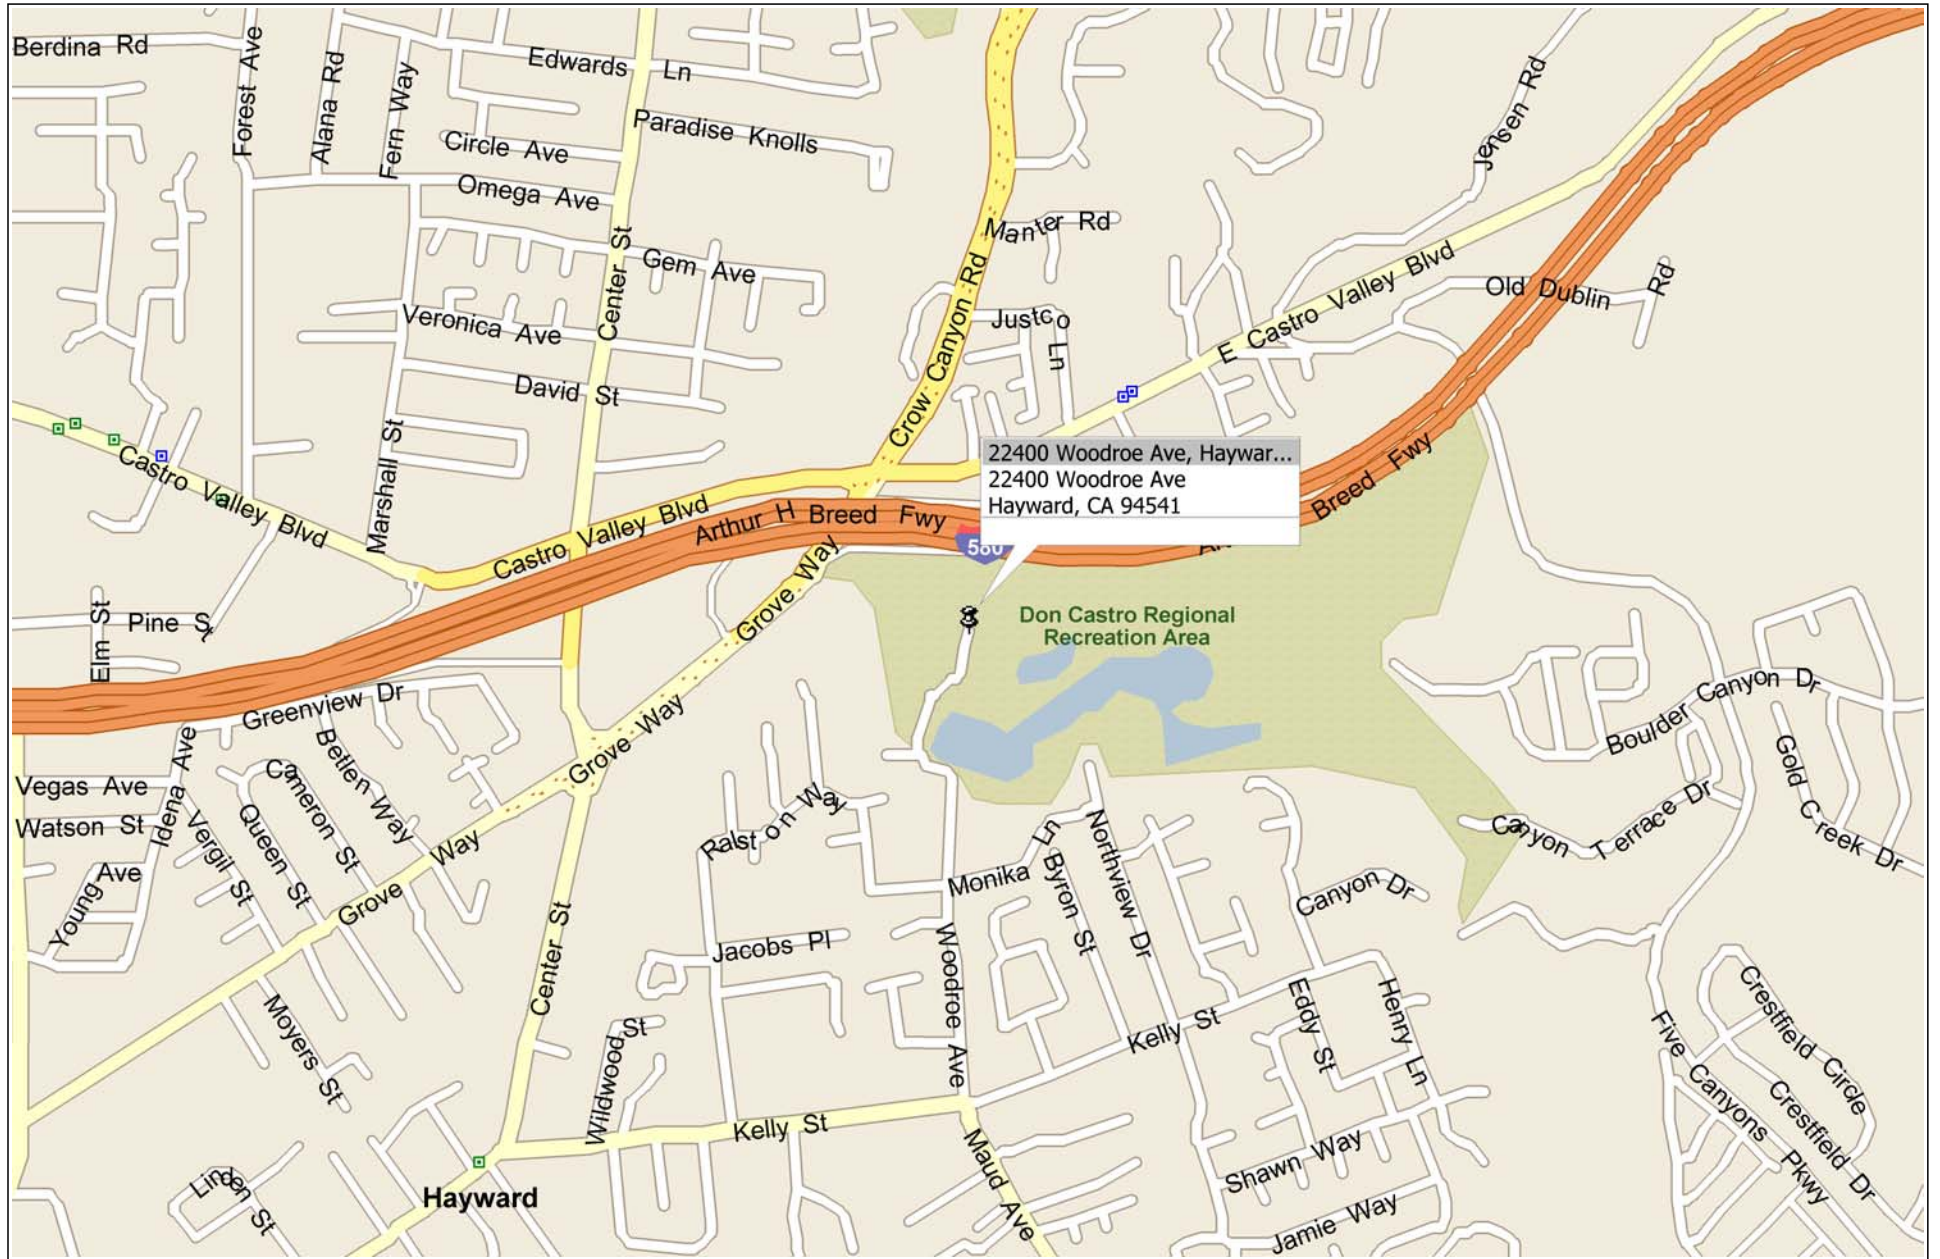

New Microsoft Streets and Trips Map

22400 Woodrore Ave, Haywar...
22400 Woodrore Ave
Hayward, CA 94541

0 mi 0.2 0.4 0.6 0.8