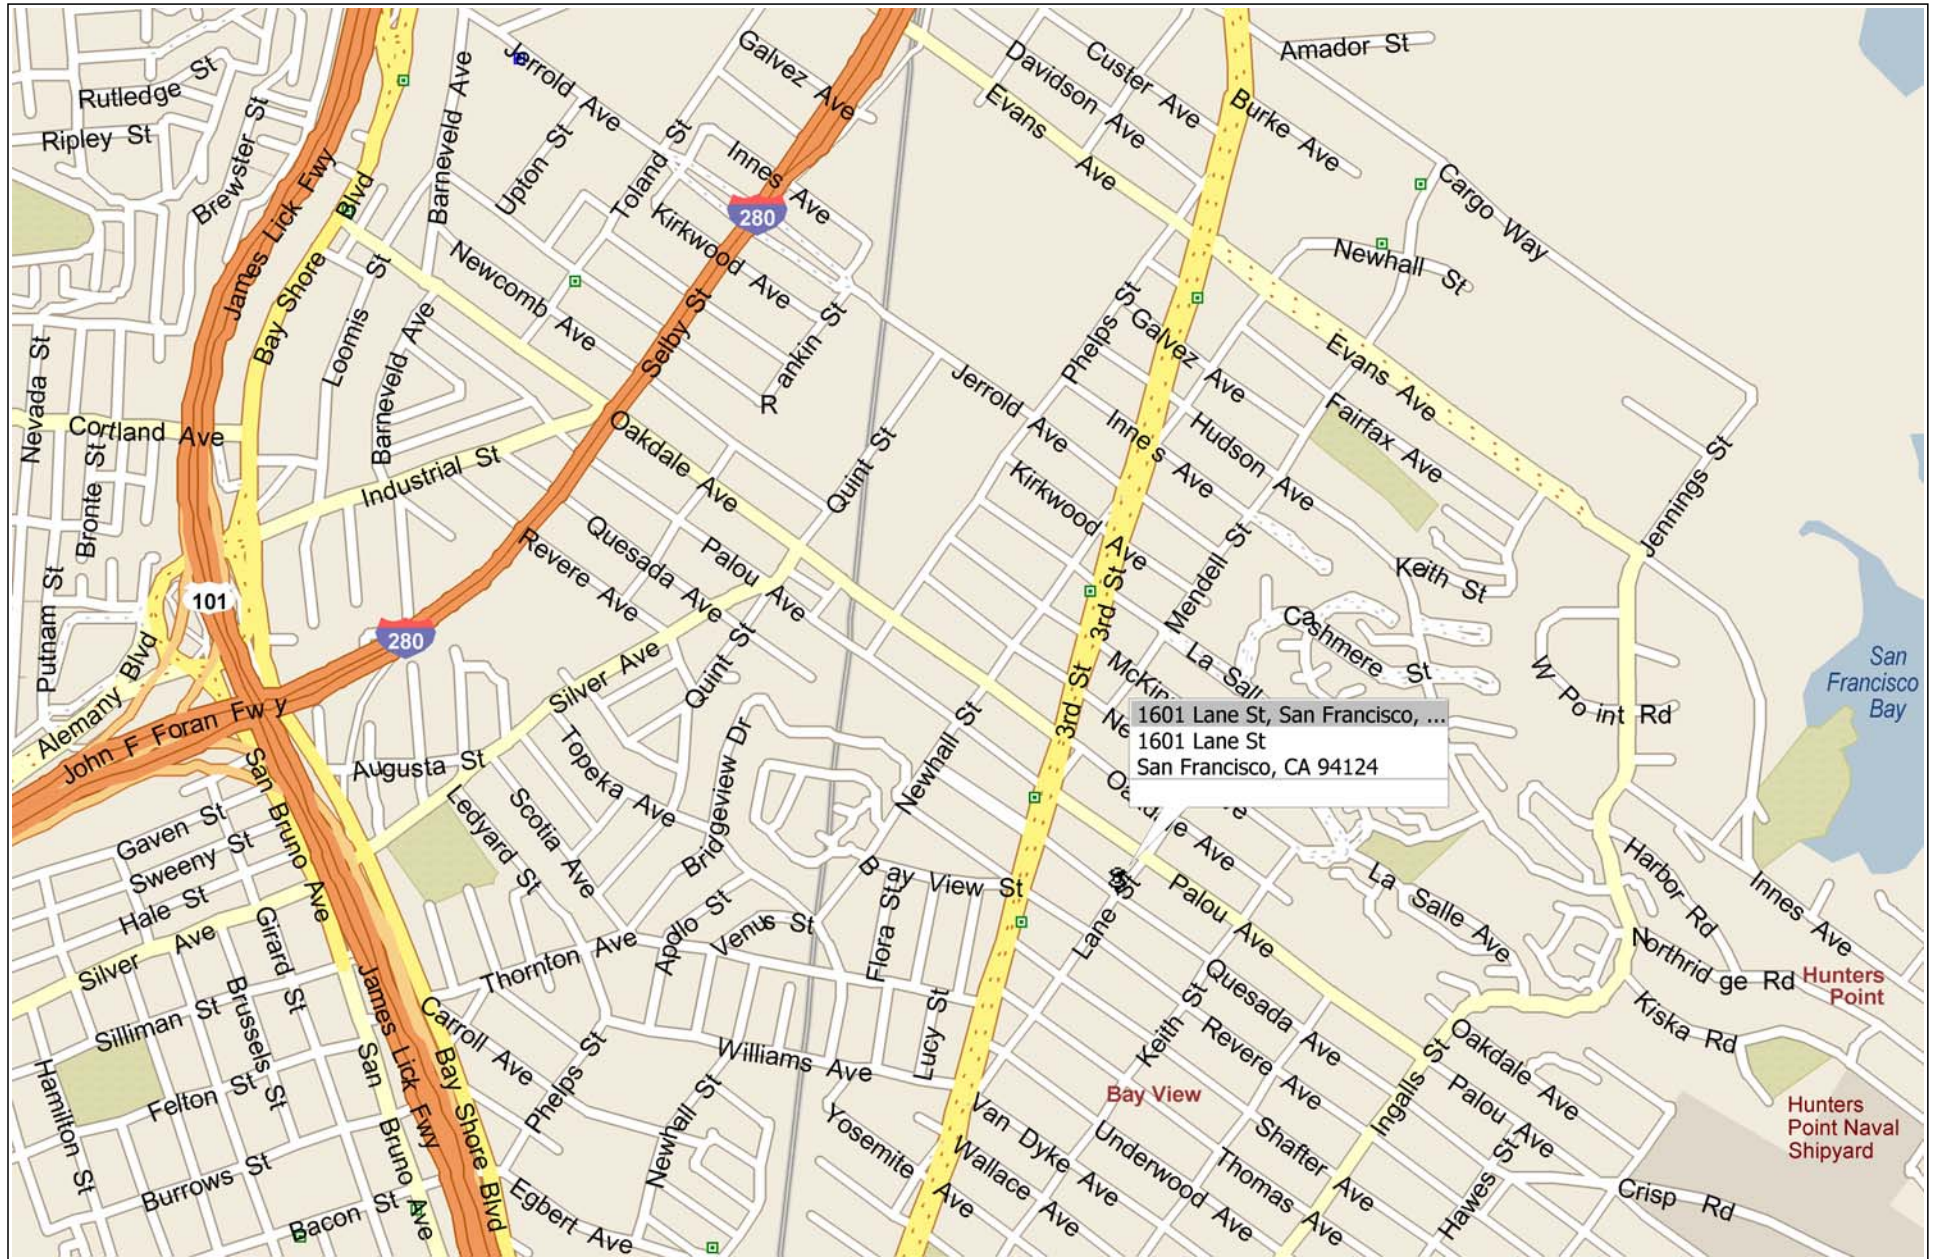

New Microsoft Streets and Trips Map

0 mi 0.2 0.4 0.6 0.8