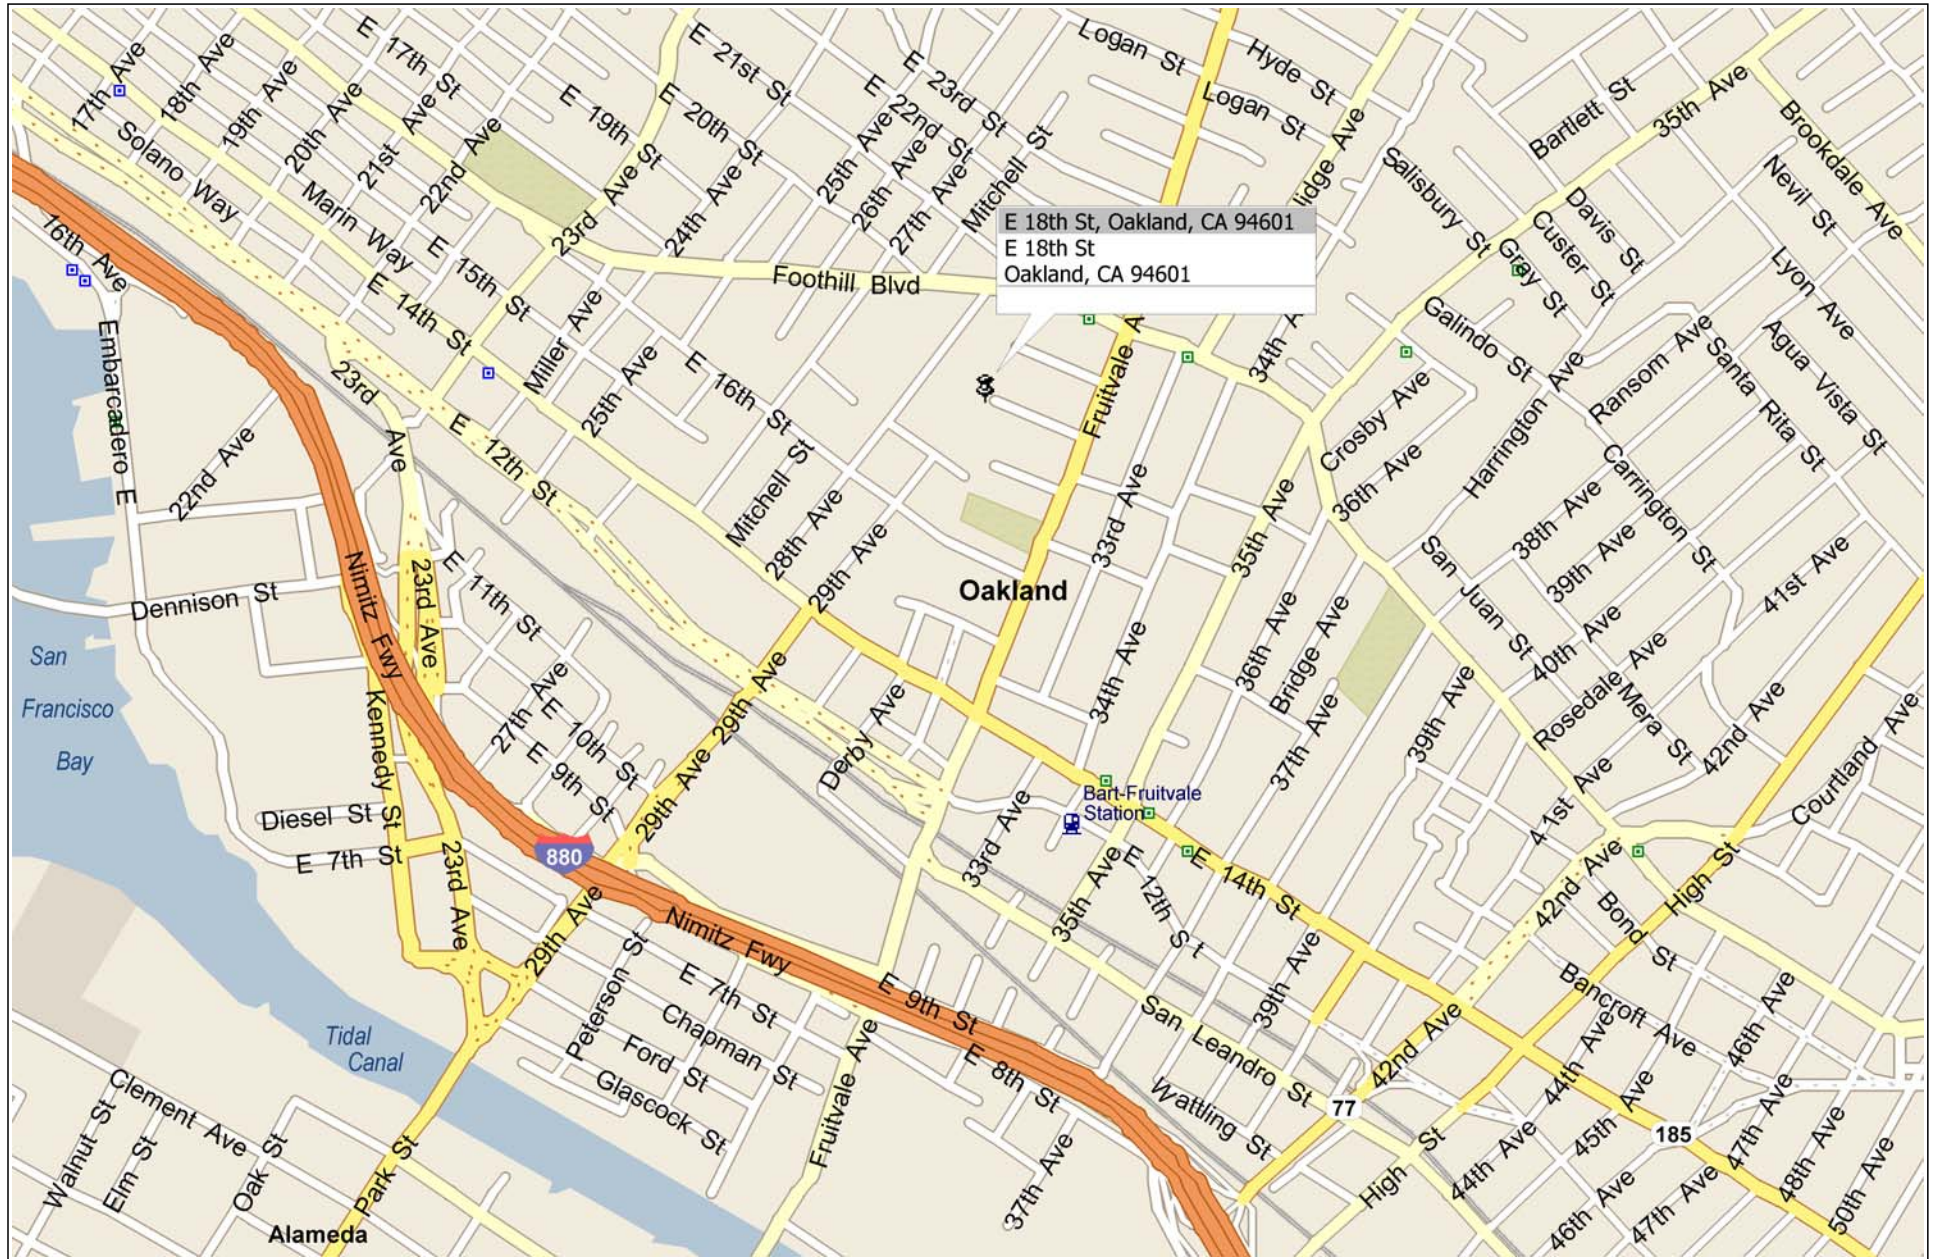

# New Microsoft Streets and Trips Map

0 mi 0.2 0.4 0.6 0.8