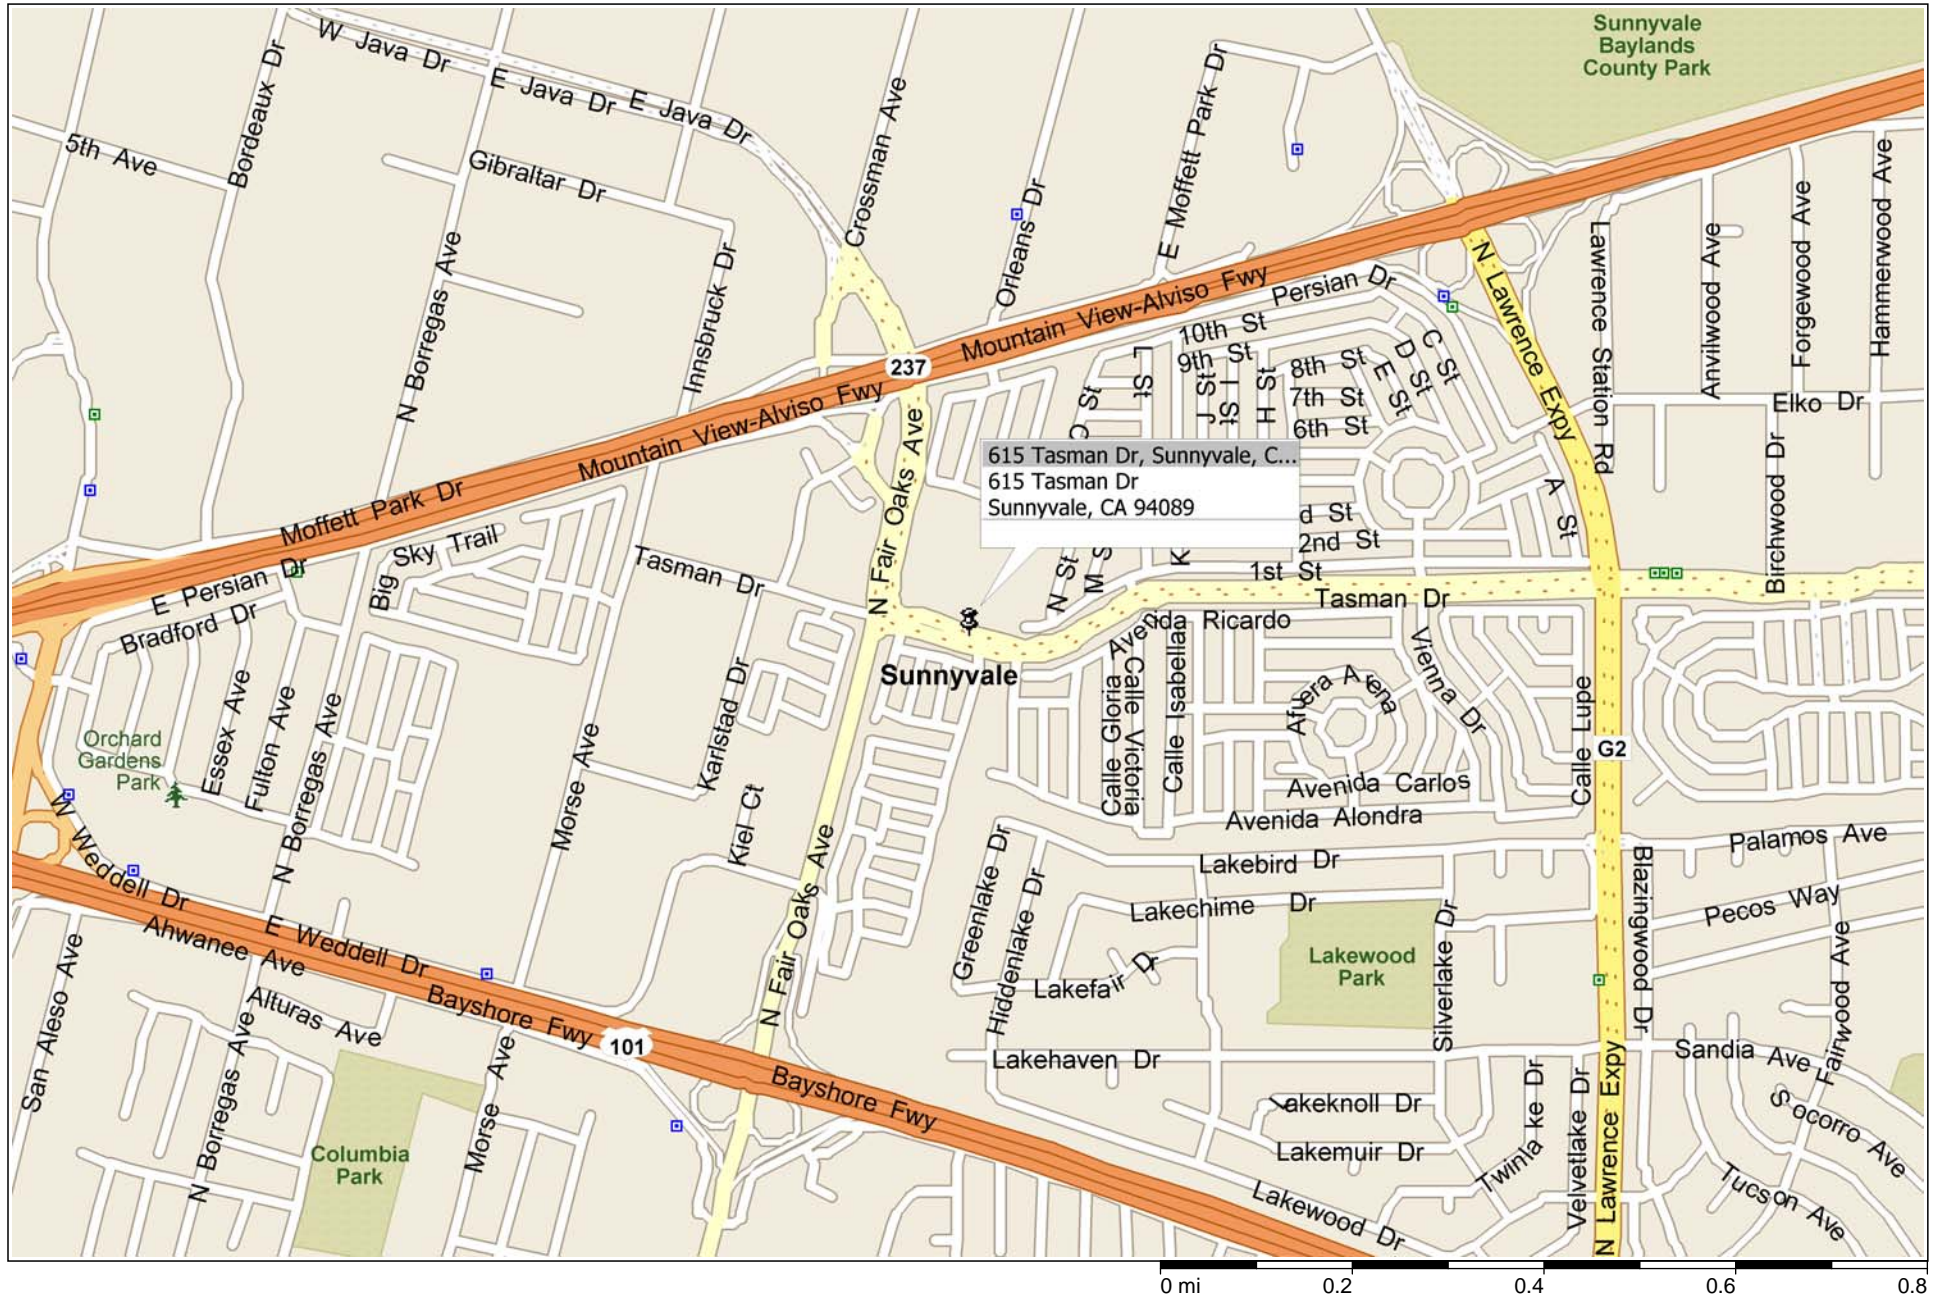

# New Microsoft Streets and Trips Map

615 Tasman Dr, Sunnyvale, C...  
615 Tasman Dr  
Sunnyvale, CA 94089

0 mi 0.2 0.4 0.6 0.8