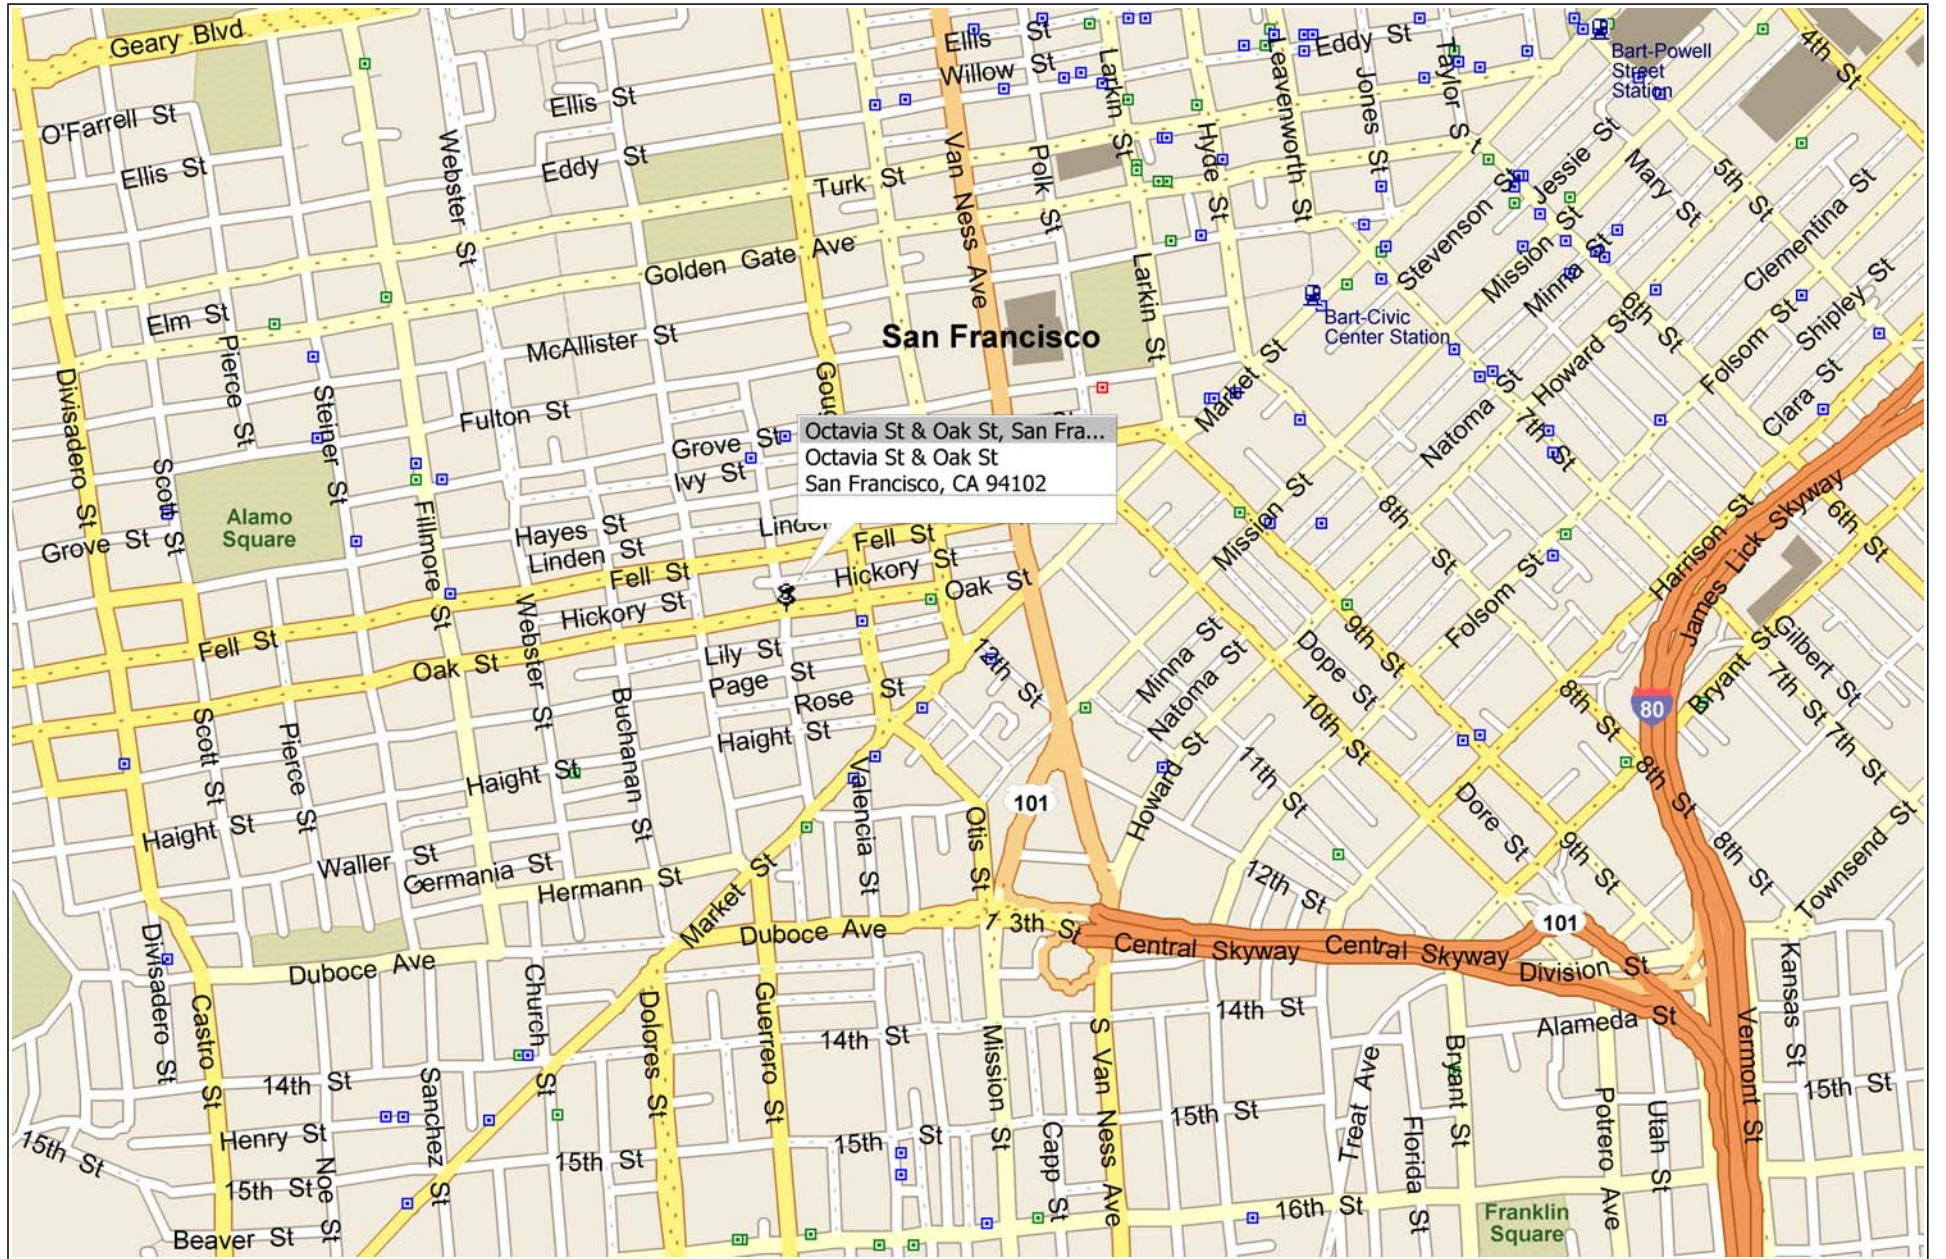

New Microsoft Streets and Trips Map

0 mi 0.2 0.4 0.6 0.8