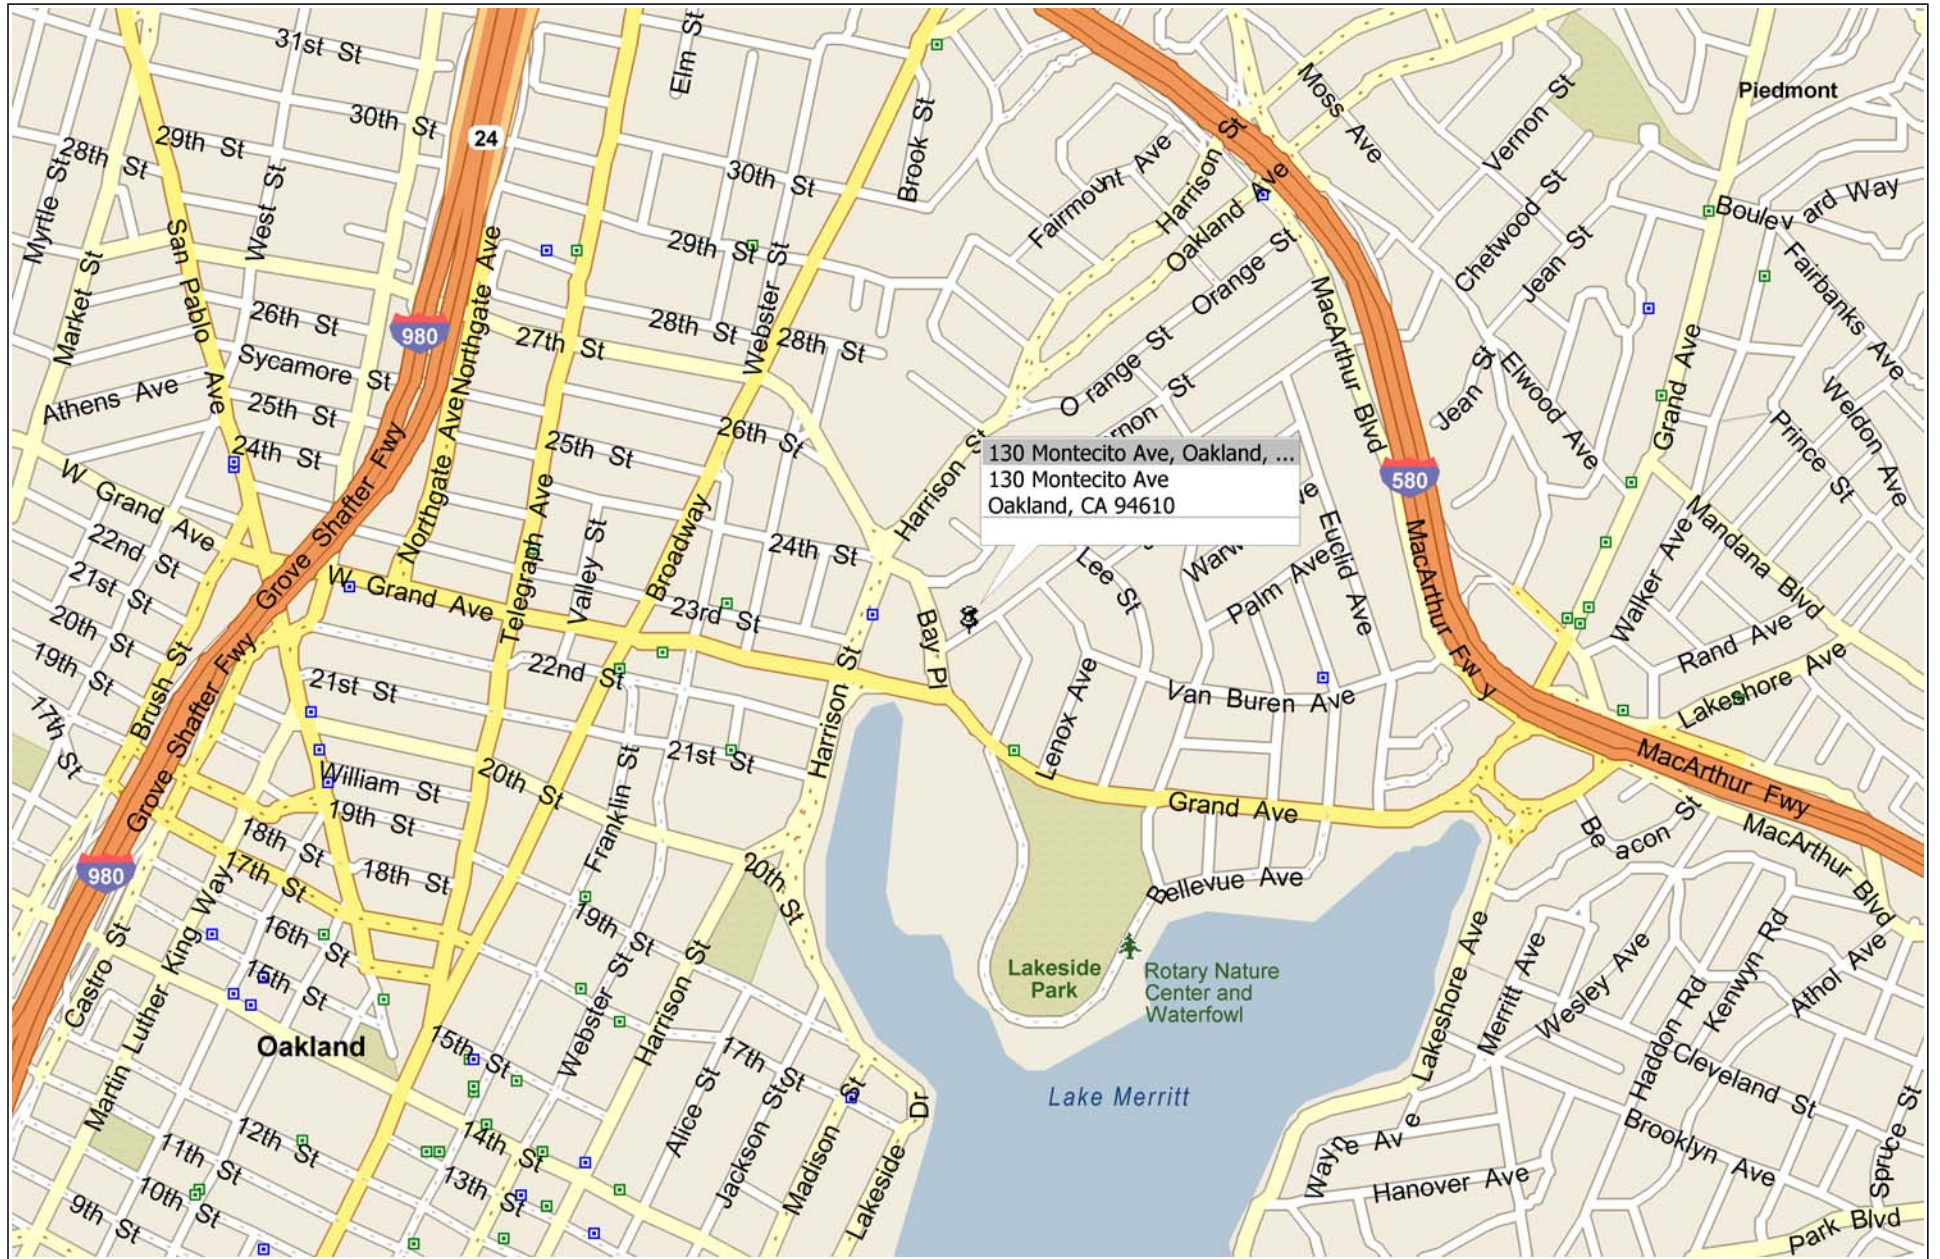

New Microsoft Streets and Trips Map

0 mi 0.2 0.4 0.6 0.8