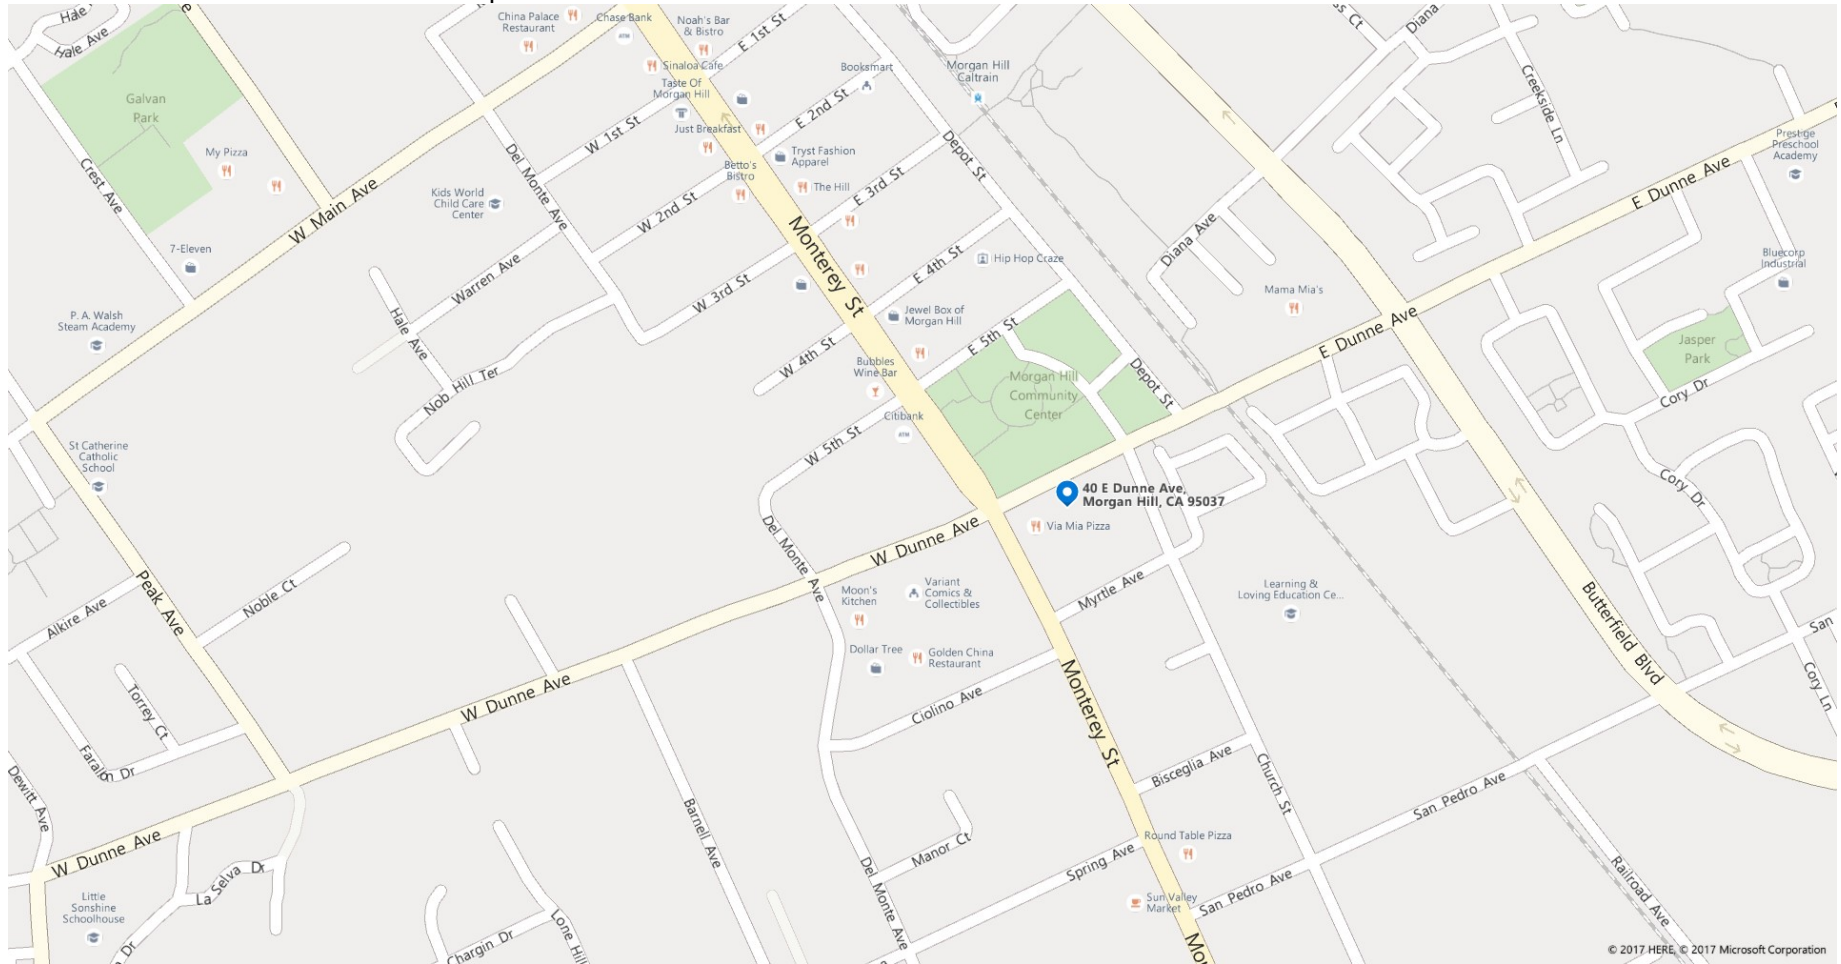

© 2017 HERE, © 2017 Microsoft Corporation

805 - MORGAN HILL FAMILY SITE B; BELLE NOCI - MORGAN HILL

TAKE 680 SOUTH TO 101 SOUTH, EXIT EAST DUNNE AVE, TURN RIGHT ONTO E DUNNE AVE, TURN LEFT ONTO MONTEREY ST, JOB SITE AT THE CORNER OF MONTEREY ST & CIOLINO AVE .