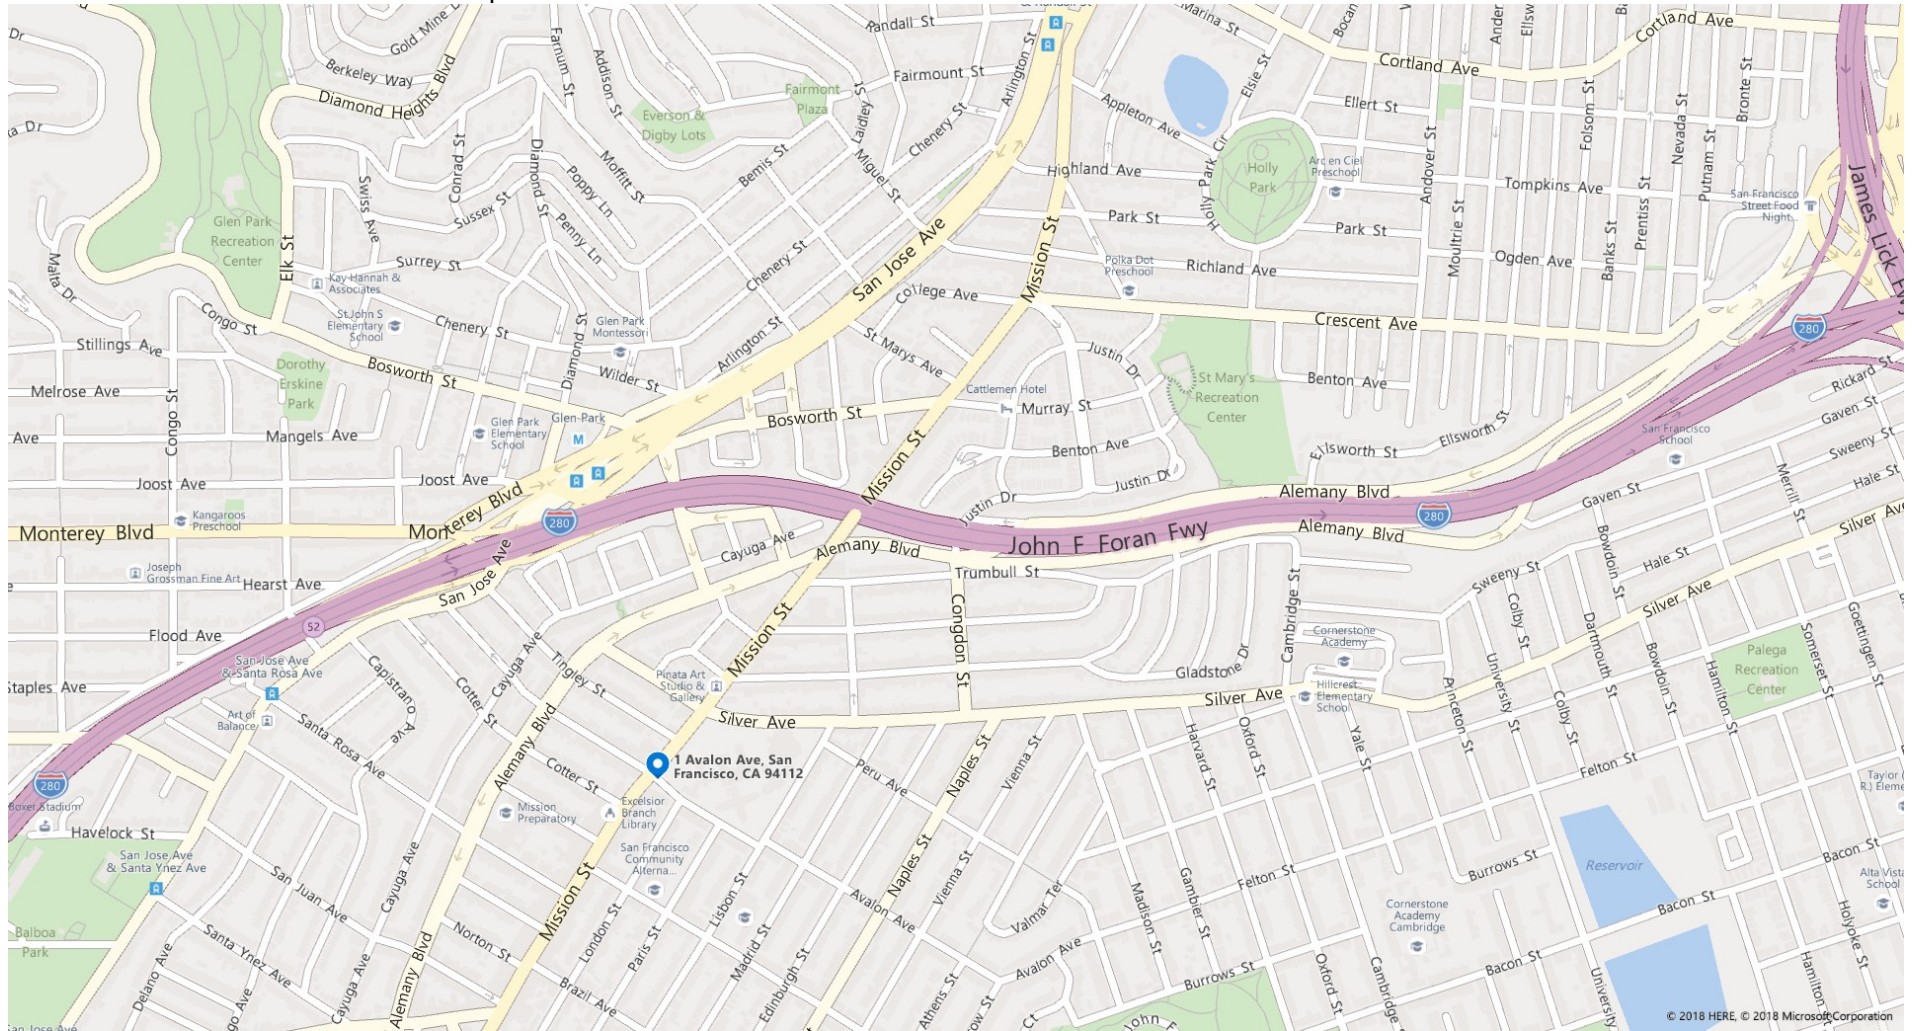

## 804 - JEWISH HOME - SAN FRANCISCO

TAKE THE BAY BRIDGE TO 101 SOUTH TO 280 SOUTH, EXIT ALEMANY BLVD, TURN LEFT ONTO MISSION ST, JOB SITE AT THE CORNER OF MISSION ST & SILVER AVE. JOB SITE ADDRESS IS 1 AVALON AVE.

NO PARKING ON SITE