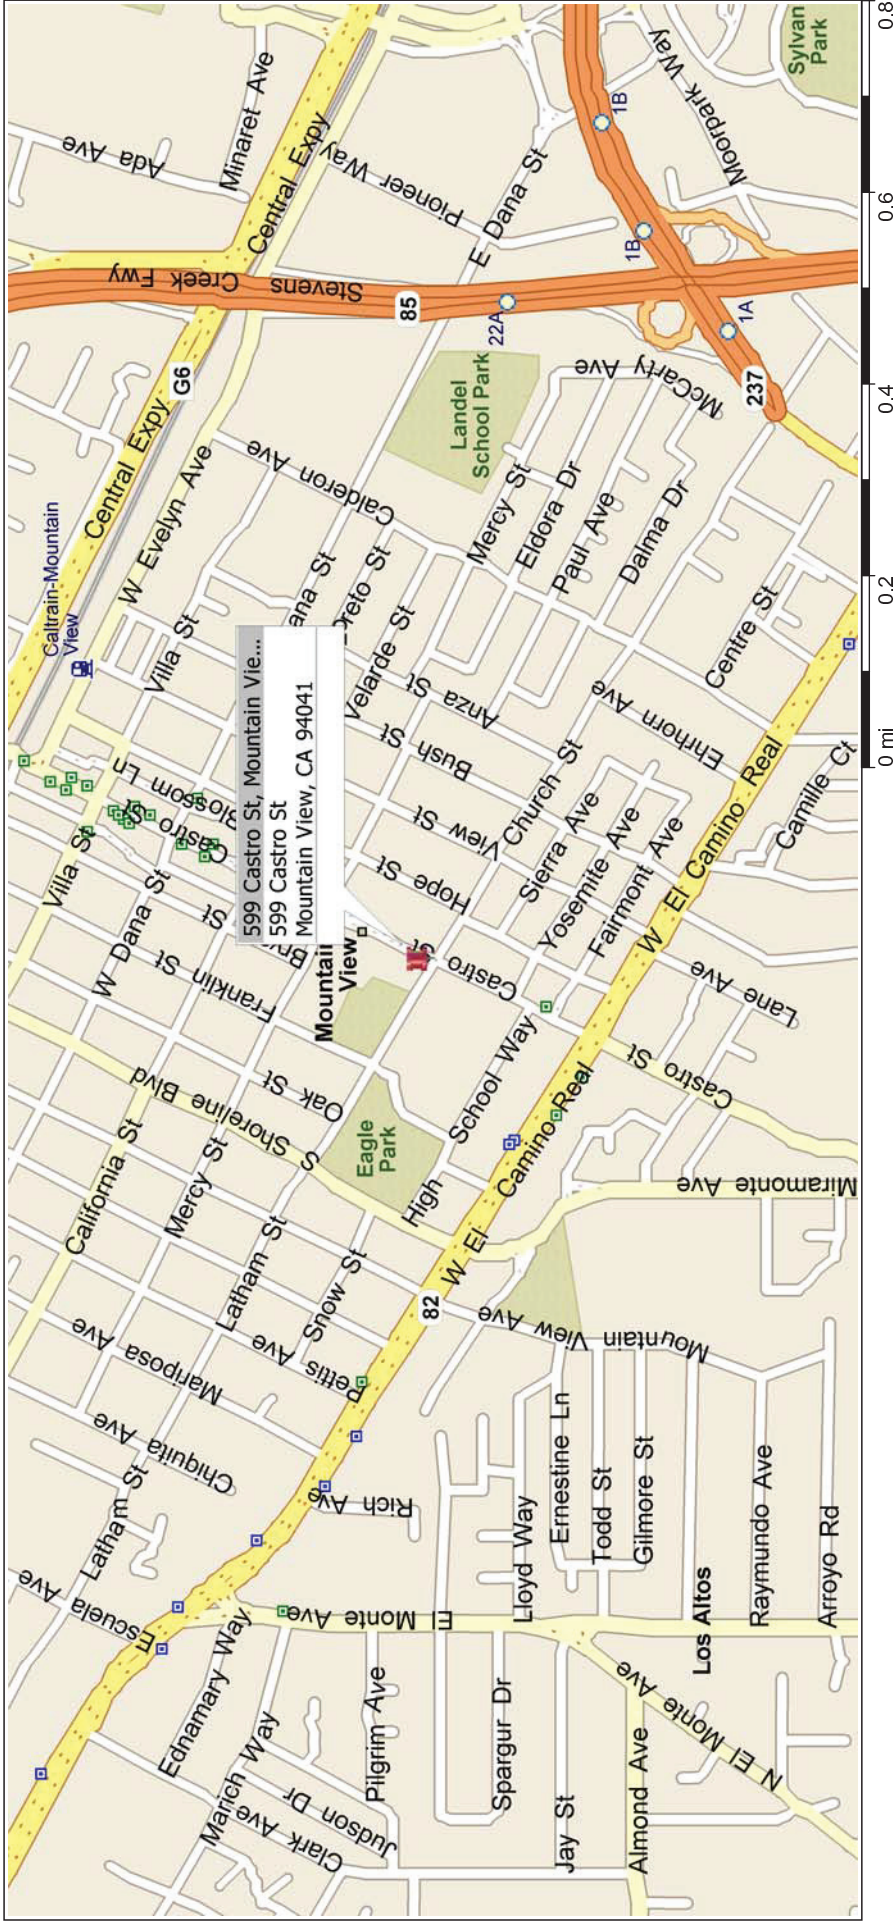

# Mountain View, California, United States

803 - CHURCH AND CASTRO - MOUNTAIN VIEW

TAKE 680 SOUTH TO 880 SOUTH TO 237 WEST, TURN RIGHT ONTO EL CAMINO REAL, TURN RIGHT ONTO CASTRO ST, JOB SITE AT 599 CASTRO ST.