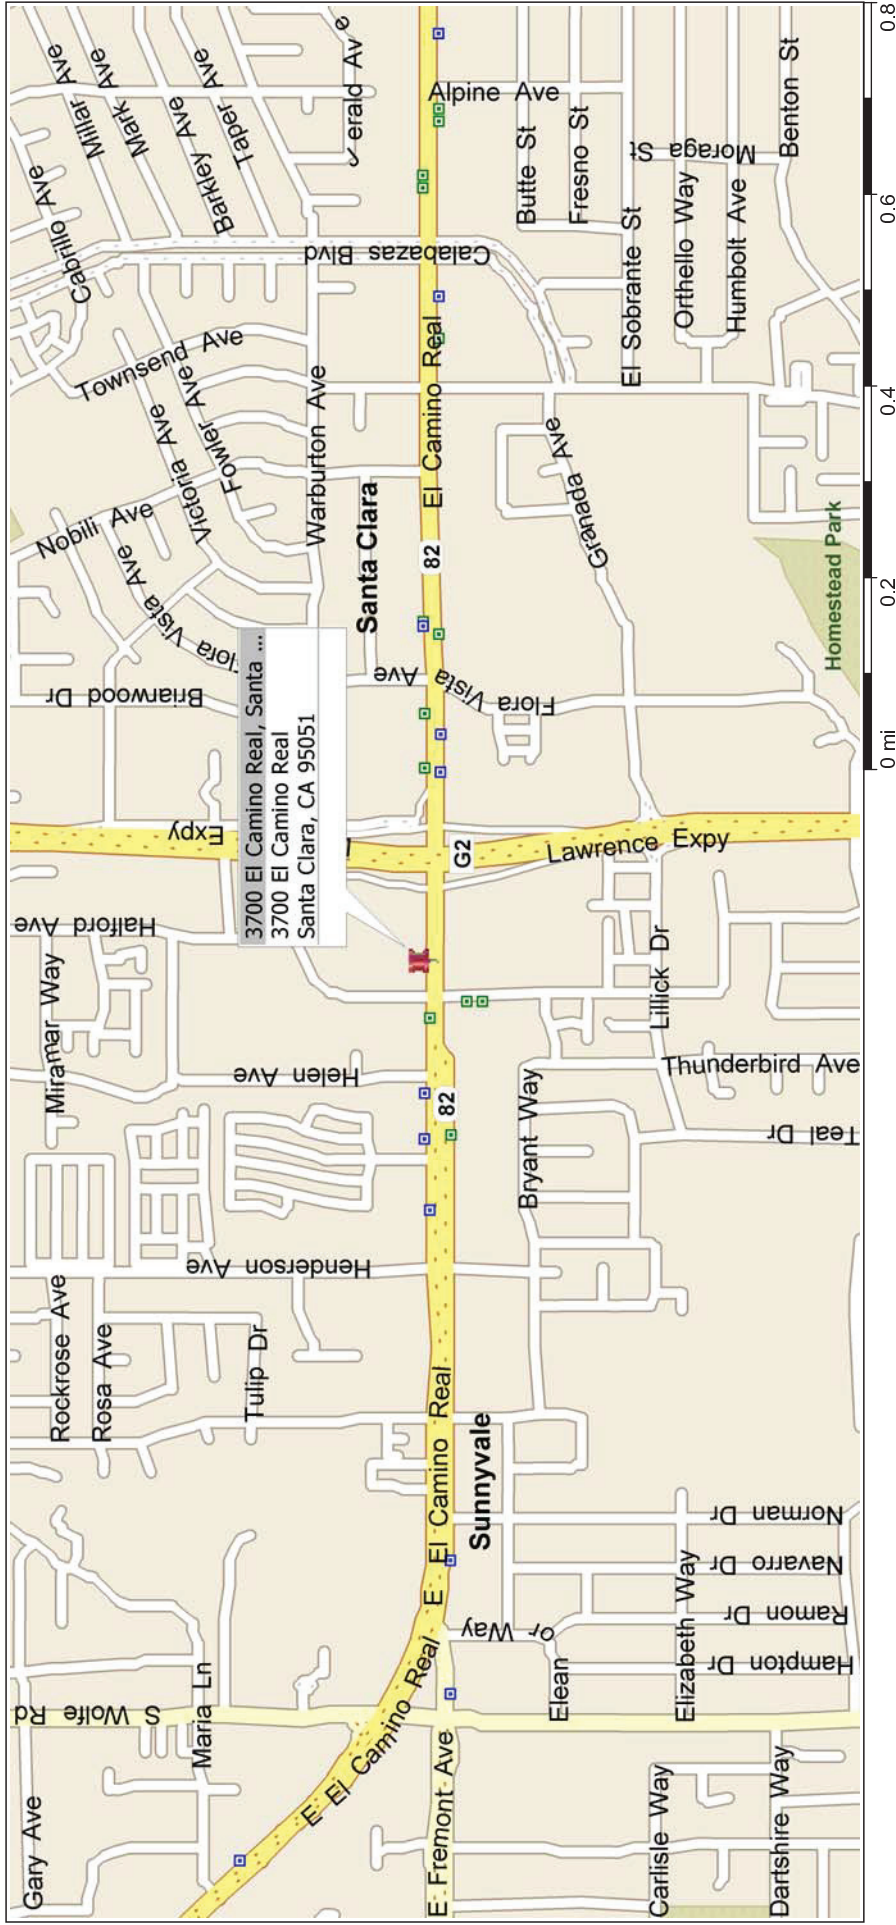

# Santa Clara, California, United States

## 795 - GATEWAY VILLAGE - SANTA CLARA

TAKE 680 SOUTH TO 880 SOUTH TO 237 WEST, EXIT AT CARRIBBEAN DR, KEEP LEFT TO TAKE THE RAMP TOWRDS LAWARENCE EXPWY, MERGE ONTO COUNTY HWY G2/LAWARENCE EXPY, TAKE THE EL CAMINO REAL RAMP, TURN RIGHT ONTO EL CAMINO REAL, TURN LEFT ONTO HALFORD AVE, JOB SITE ON THE LEFT JUST PAST CHEVRON, JOB SITE ADDRESS 3700 EL CAMINO REAL.