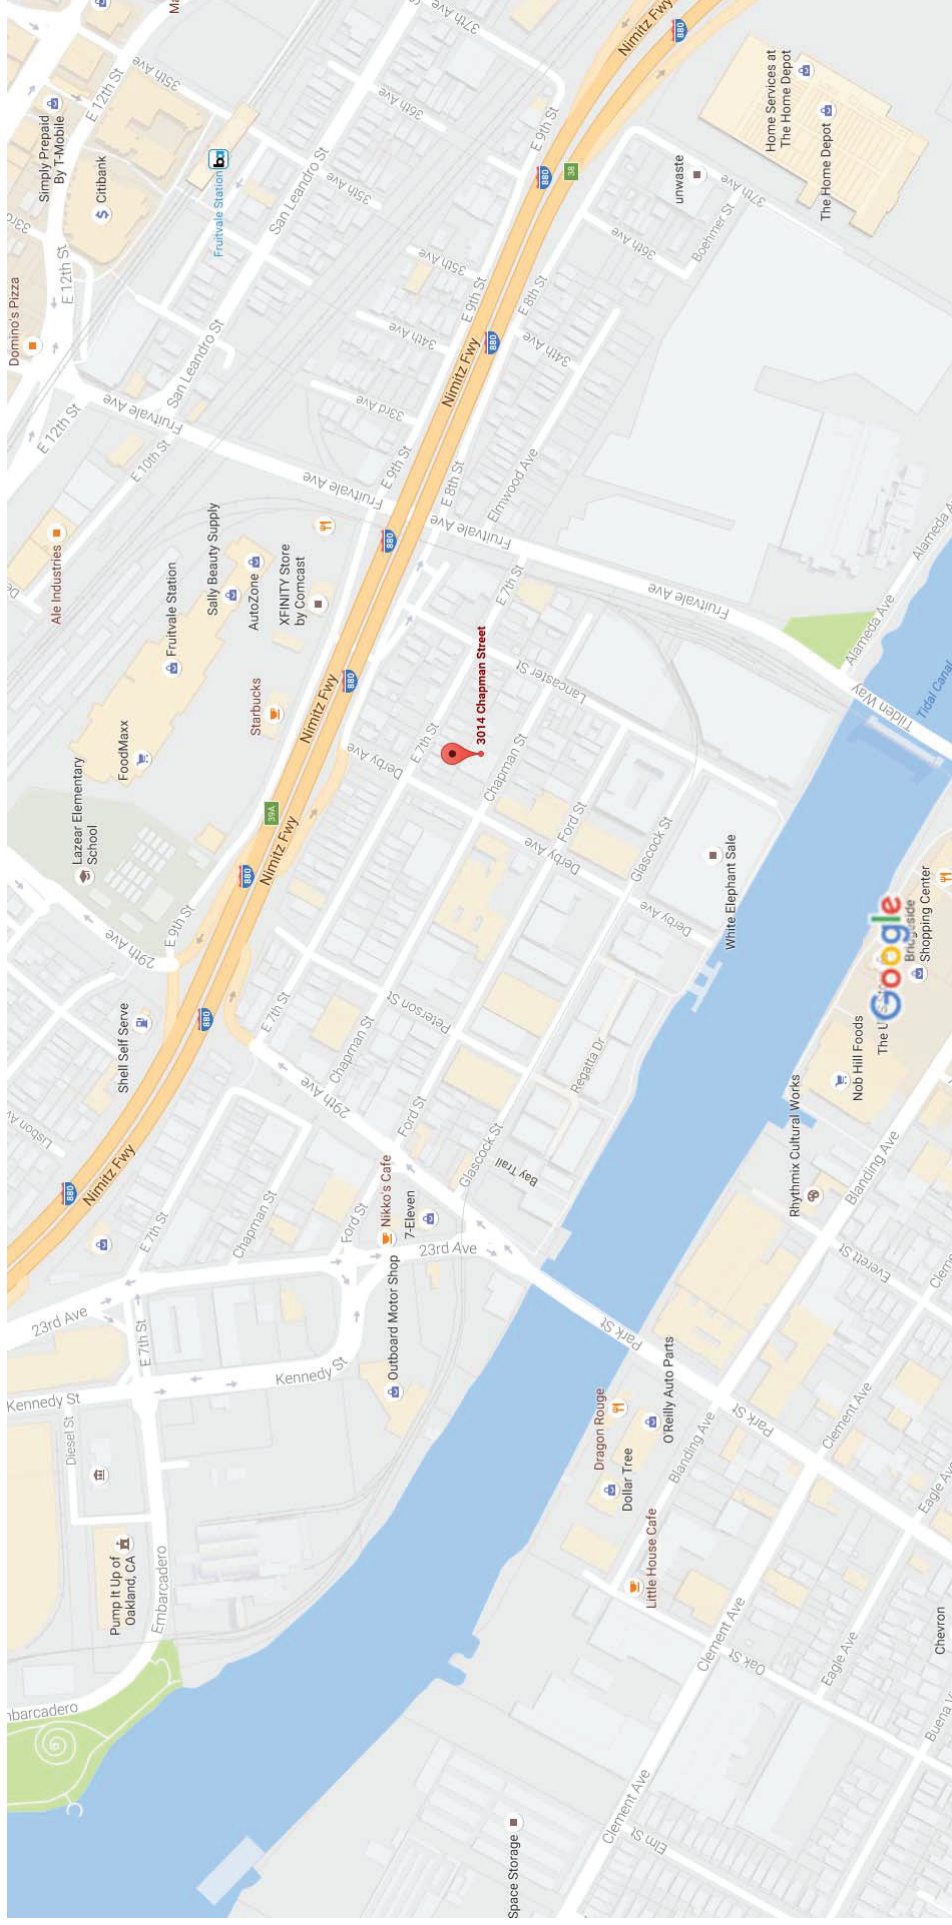

Google Maps 3014 Chapman St

Map data ©2016 Google

200 ft

794 - GALLOTS LOFTS - OAKLAND

TAKE 680 SOUTH TO 24 WEST TO 980 WEST TO 880 SOUTH, EXIT FRUITVALE AVE, TURN RIGHT ONTO DERBY AVE, TURN LEFT ONTO CHAPMAN ST, JOB SITE AT 3014 CHAPMAN ST.