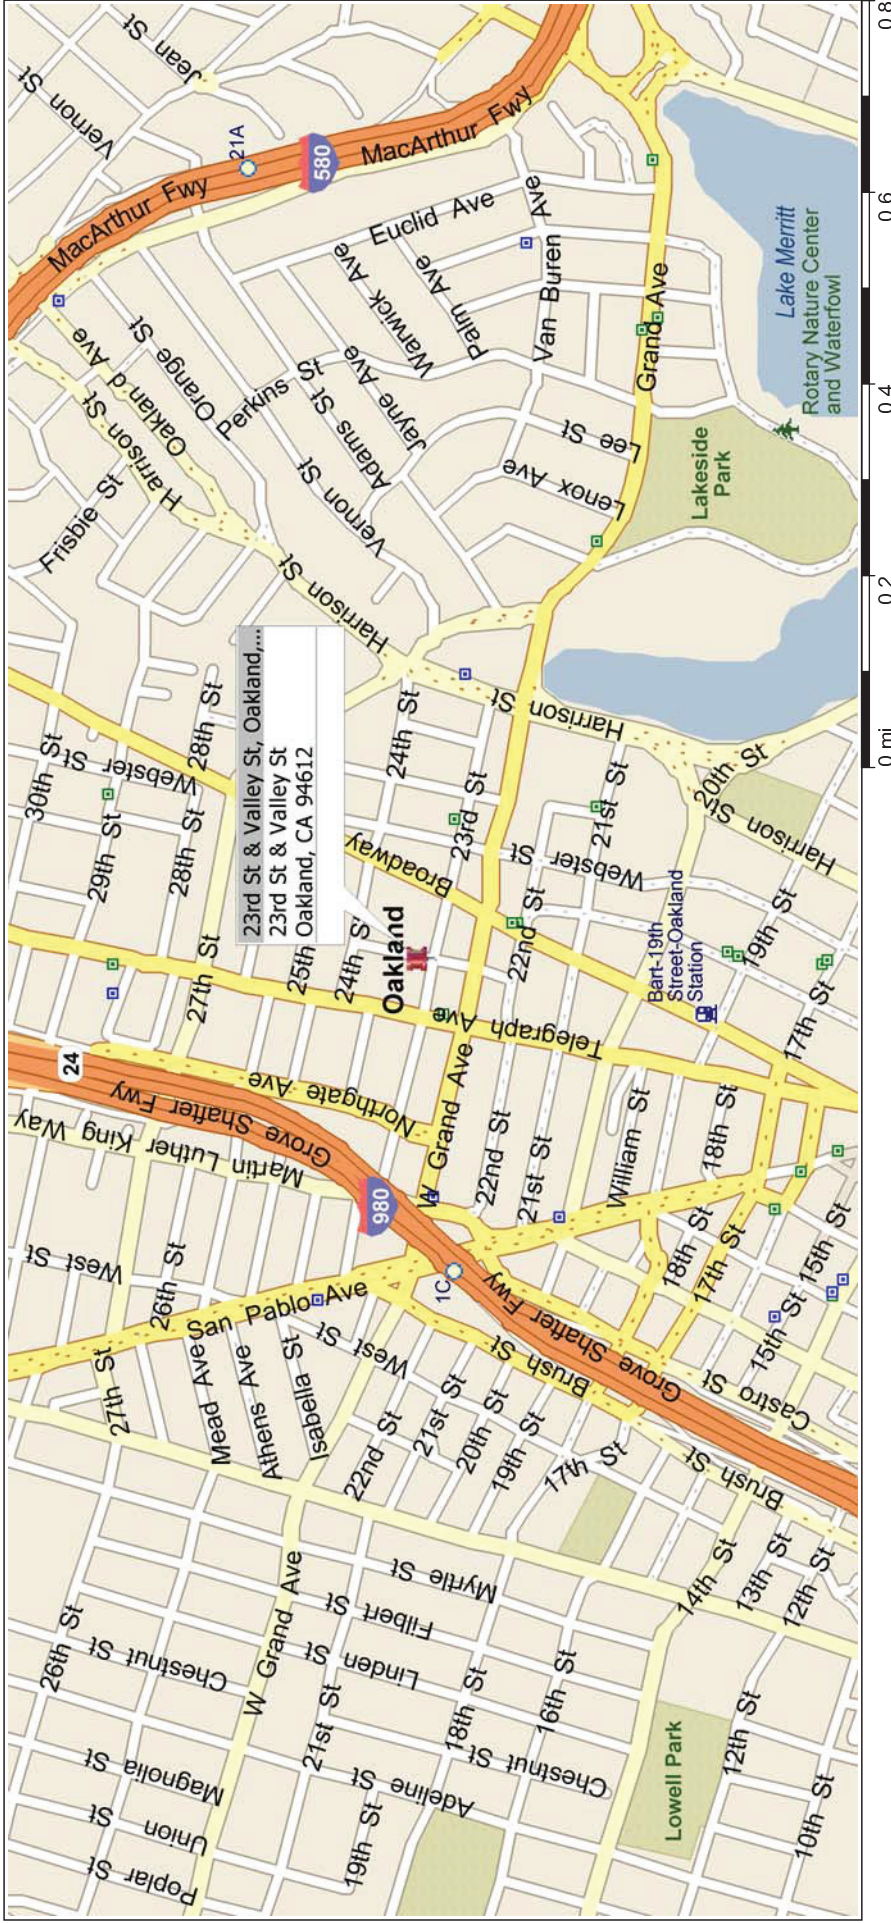

Oakland, California, United States

792 - 23RD & VALLEY - OAKLAND

TAKE 680 SOUTH TO 24 WEST, EXIT AT 27TH ST, TURN SLIGHT LEFT ONTO NORTHGATE AVE, TURN LEFT ONTO 23RD ST, JOB SITE AT THE CORNER OF 23RD ST & VALLY ST.