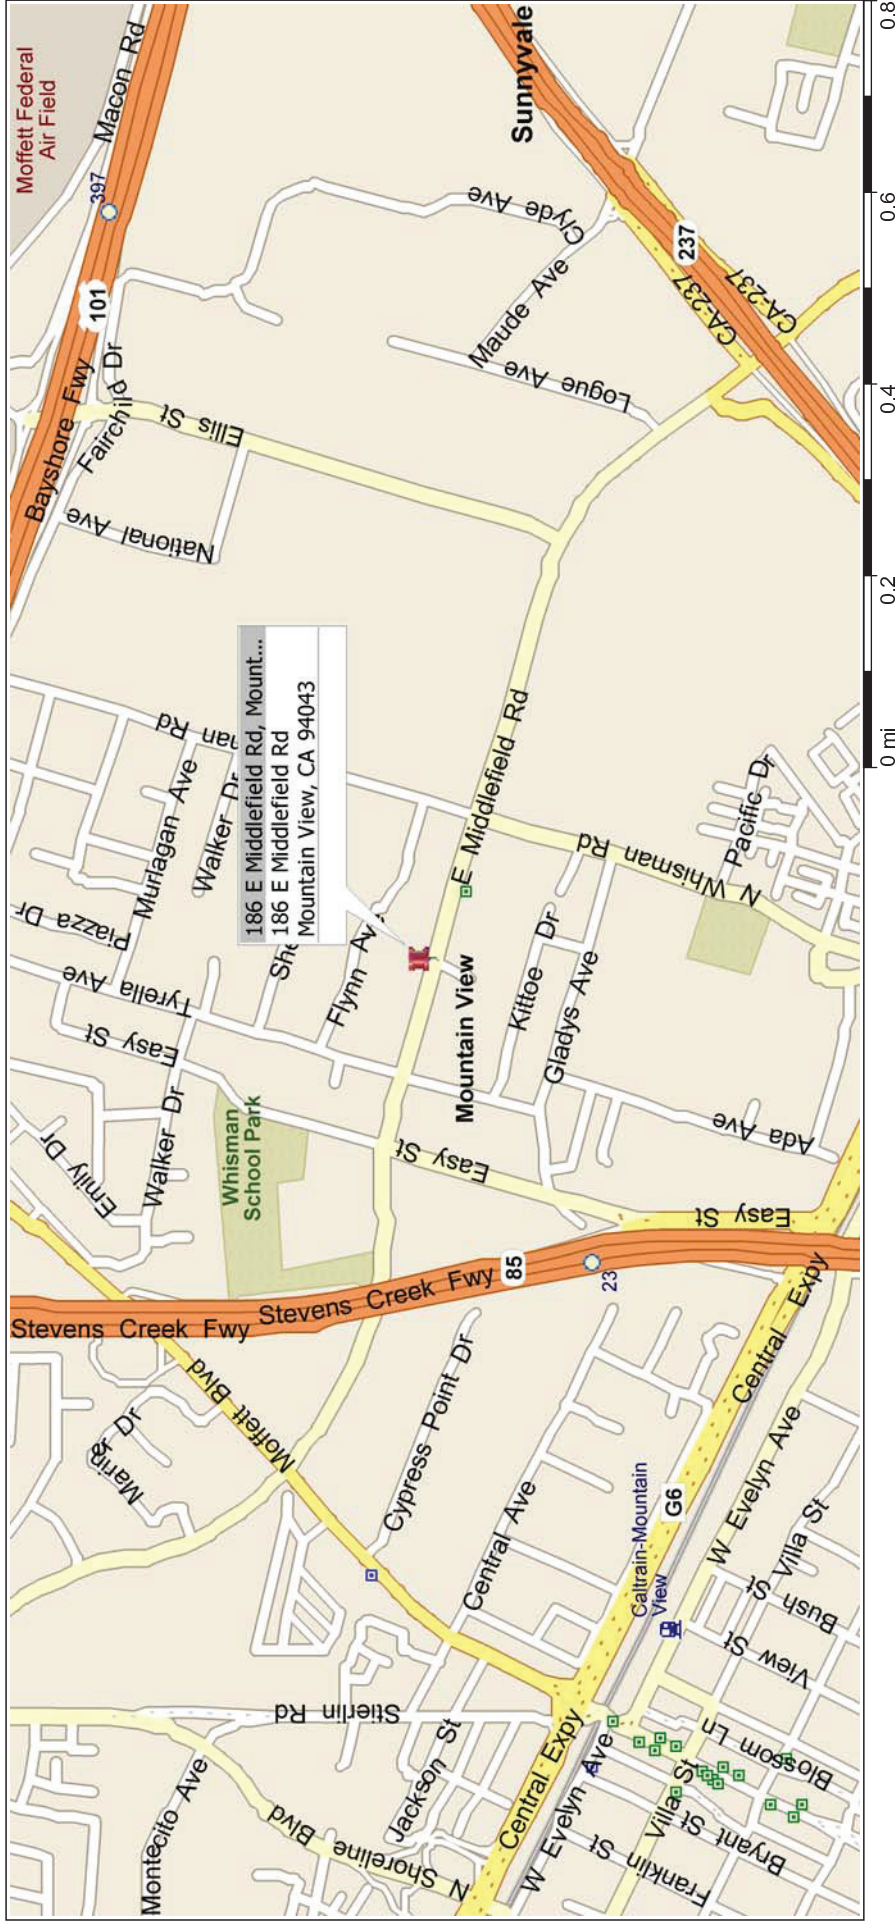

California, United States, North America

789 - MIDDLEFIELD - MOUNTAIN VIEW

TAKE 680 SOUTH TO 880 SOUTH TO 237 WEST, EXIT AT MAUDE AVE, KEEP RIGHT AT THE RAMP TOWARDS MIDDLEFIELD RD, STAY STRAIGHT ONTO SERVICE ROAD, TURN RIGHT ONTO E MIDDLEFIELD RD, JOB SITE AT 186 E MIDDLEFIELD RD.