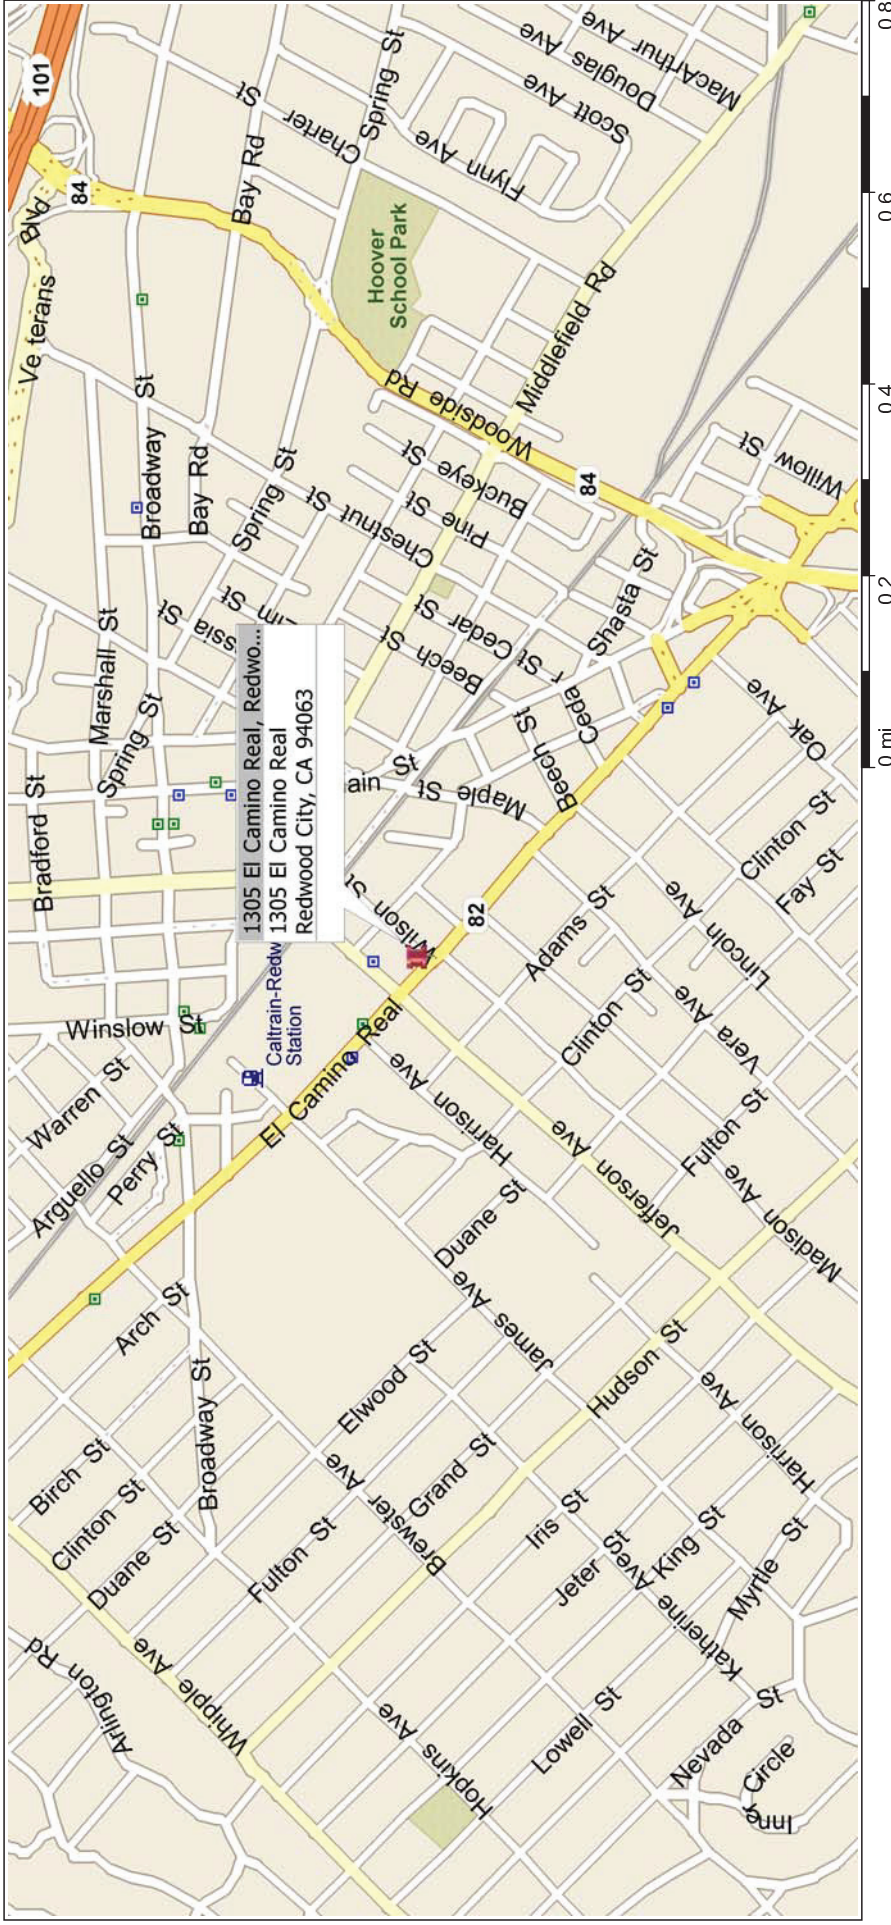

Redwood City, California, United States

782 - RWC 137 APARTMENTS - REDWOOD CITY

TAKE THE SAN MATEO BRIDGE/92 WEST TO 101 SOUTH, EXIT AT CA-84W/WOODSIDE RD, TURN RIGHT ONTO WOODSIDE RD, TAKE RAMP TOWARDS EL CAMINO REAL, STAY STRAIGHT TO GO ONTO PINE ST, TURN RIGHT ONTO EL CAMINO REAL, JOB SITE AT 1305 EL CAMINO REAL.