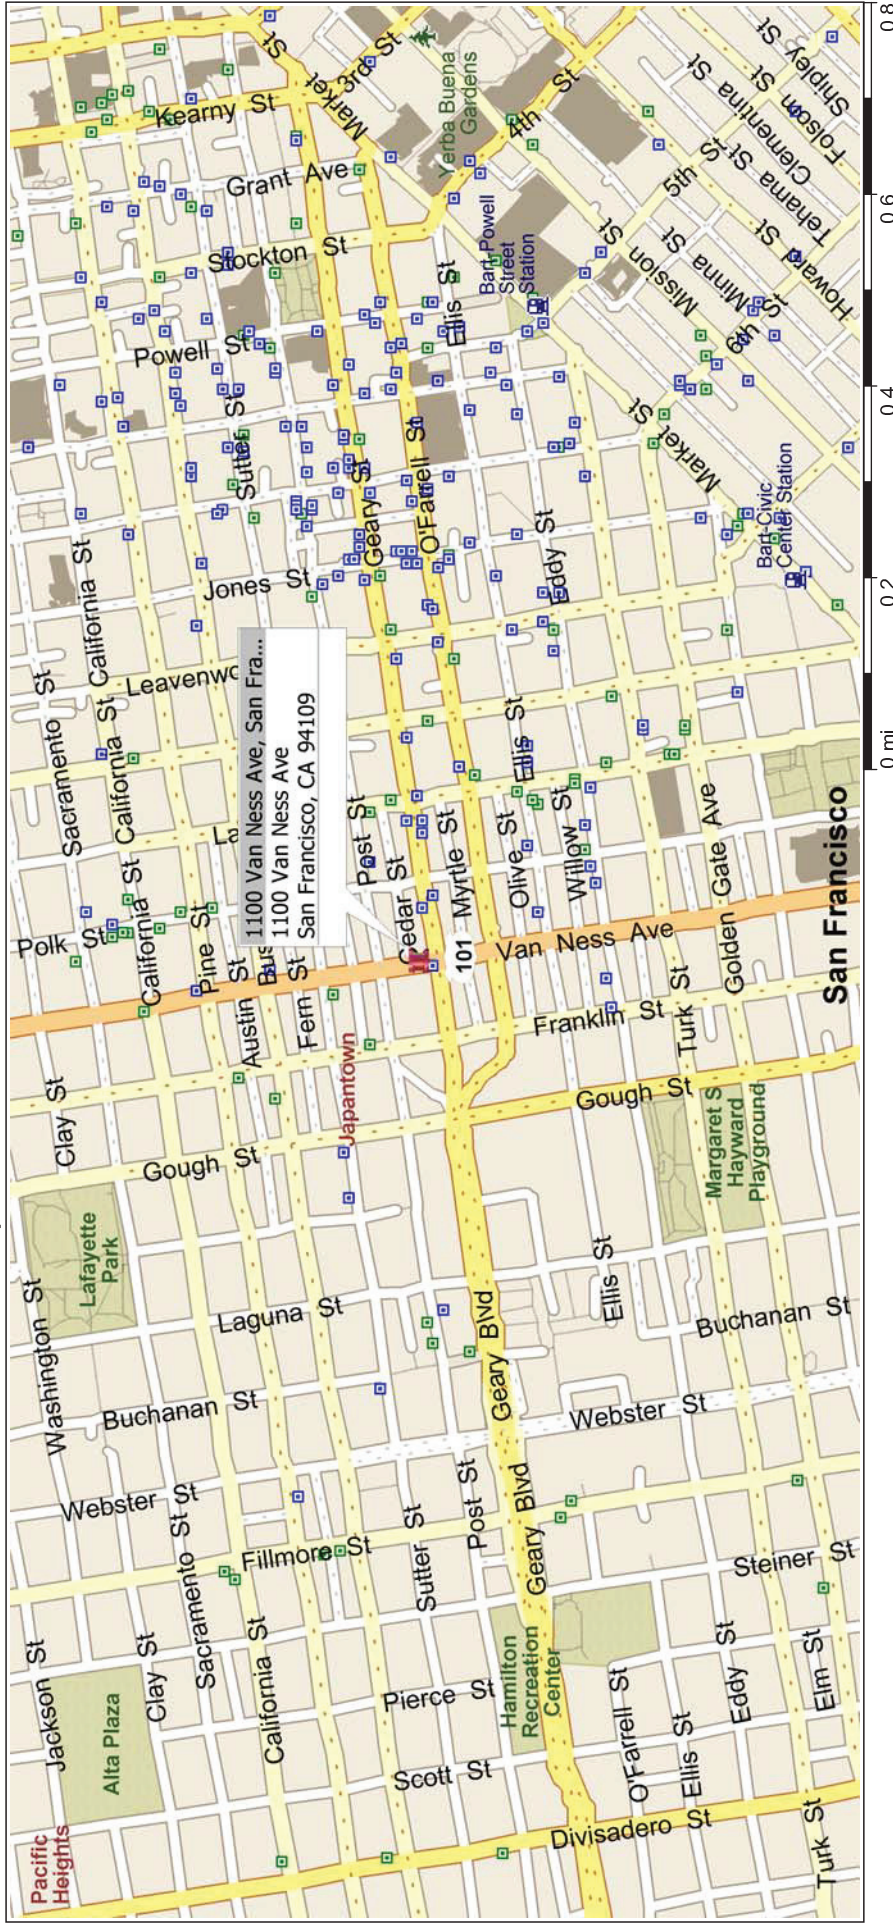

# Japantown, San Francisco, California

781 - VAN NESS MOB & GARAGE - SAN FRANCISCO

TAKE THE BAY BRIDGE, EXIT AT CIVIC CENTER/9TH ST, KEEP TO THE RIGHT TO MERGE ONTO HARRISON ST, TURN RIGHT ONTO 12TH ST, TURN RIGHT ONTO VAN NESS AVE/101 NORTH, JOB SITE AT 1100 VAN NESS AVE ON THE RIGHT.