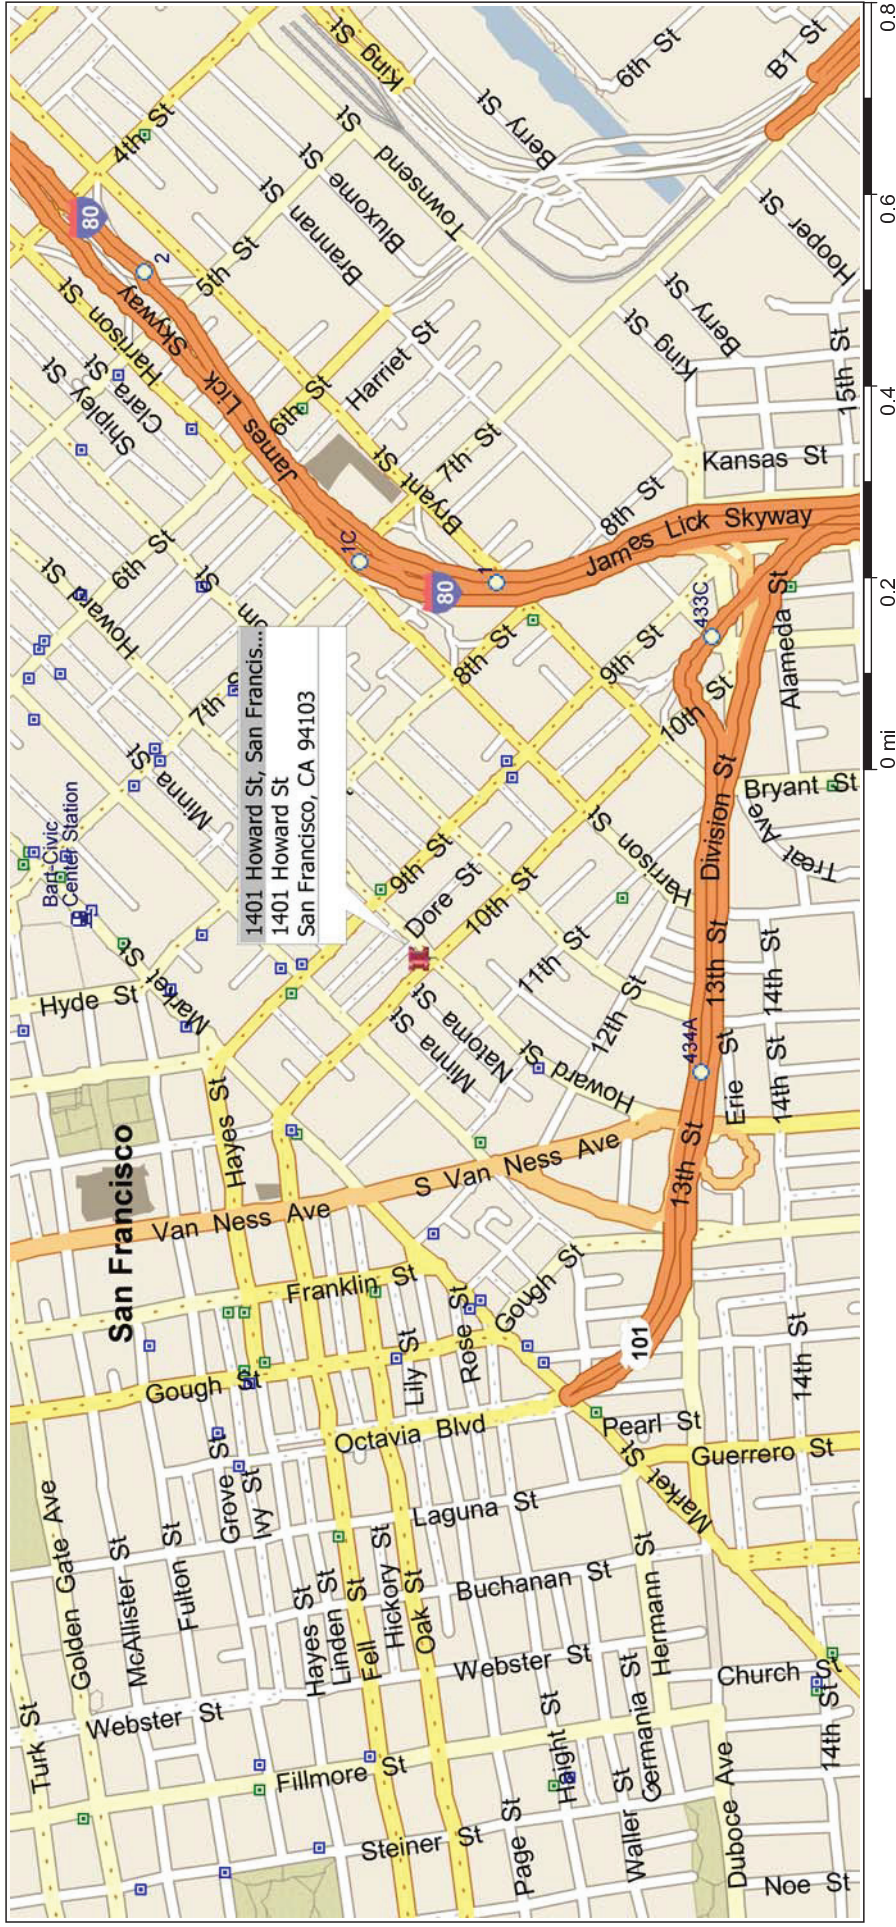

San Francisco, California, United States

780 - 1401 HOWARD STREET - SAN FRANCISCO

TAKE THE BAY BRIDGE, EXIT AT CIVIC CENTER/9TH ST, MERGE ONTO HARRISON ST, TURN RIGHT ONTO 9TH ST, TURN LEFT ONTO HOWARD ST, JOB SITE AT 1401 HOWARD ST ON THE LEFT.