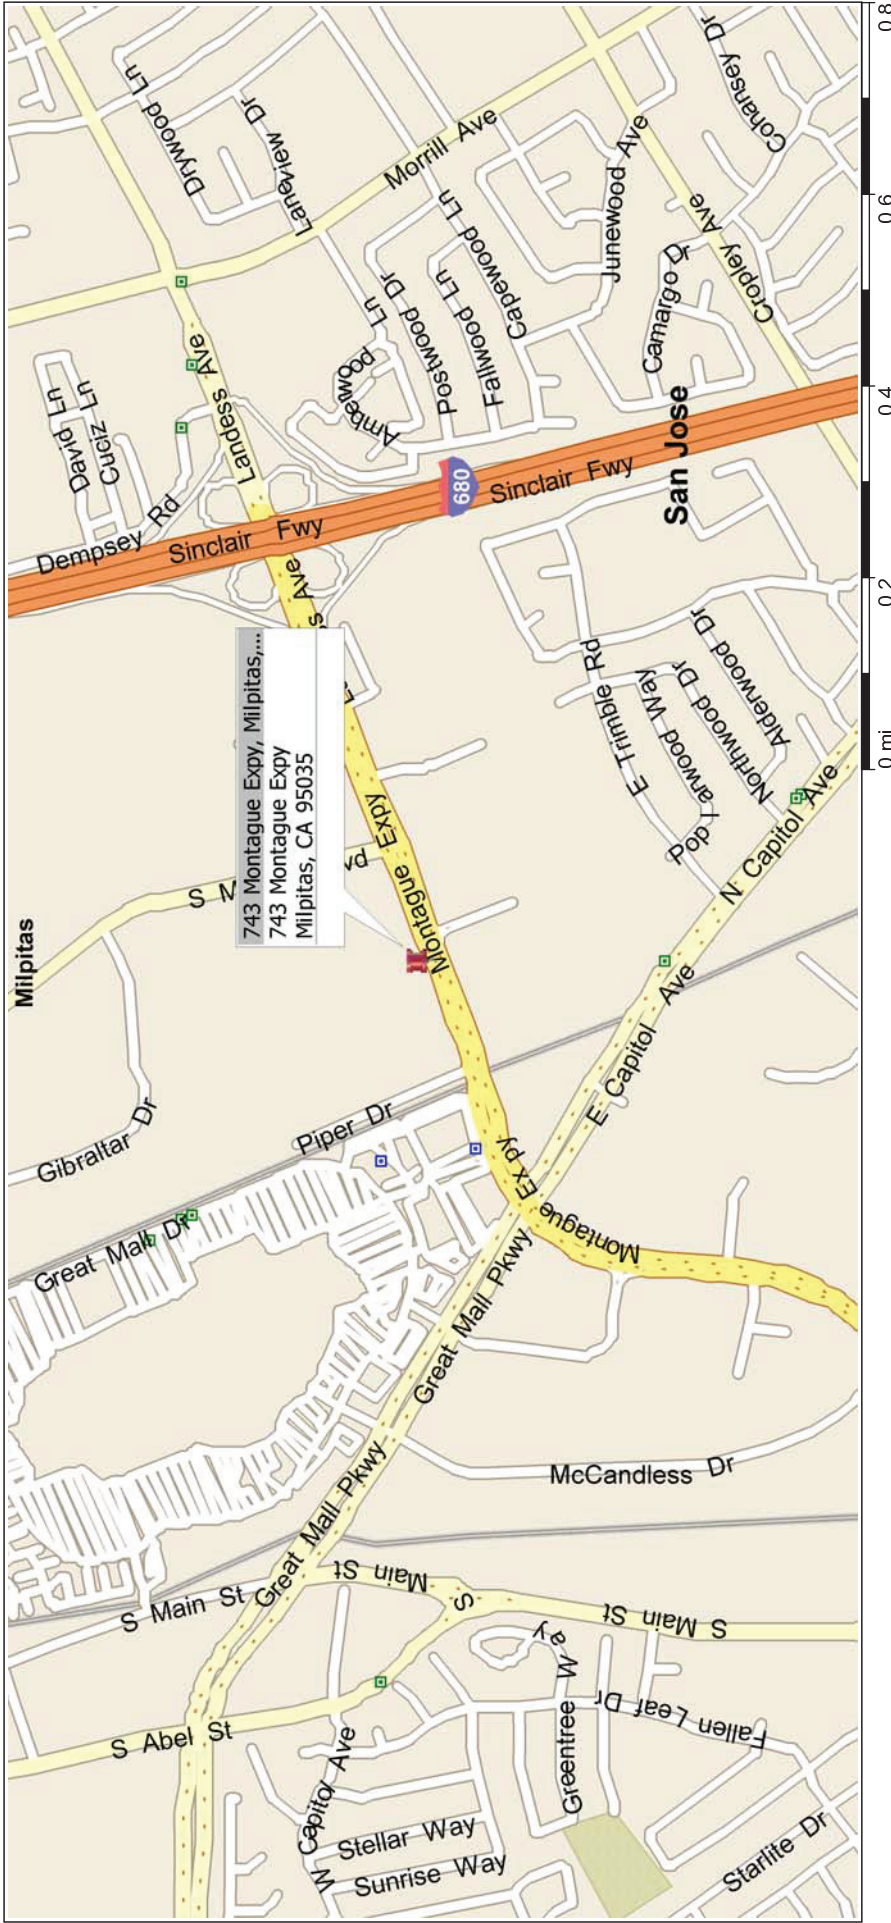

California, United States, North America

743 Montague Expy, Milpitas, CA
743 Montague Expy
Milpitas, CA 95035

779 - THE EDGE - MILPITAS

TAKE 680 SOUTH, EXIT AT LANDESS AVE/MONTAGUE EXPY, TAKE THE MONTAGUE EXPY RAMP, JOB SITE AT 743 MONTAGUE EXPY ON THE RIGHT.

Copyright © and (P) 1988-2009 Microsoft Corporation and/or its suppliers. All rights reserved. <http://www.microsoft.com/streets/>
Certain mapping and direction data © 2009 NAVTEQ. All rights reserved. The Data for areas of Canada includes information taken with permission from Canadian authorities, including: © Her Majesty the Queen in Right of Canada, © Queen's Printer for Ontario, NAVTEQ and NAVTEQ ON BOARD are trademarks of NAVTEQ. © 2009 Tele Atlas North America, Inc. All rights reserved. Tele Atlas and Tele Atlas North America are trademarks of Tele Atlas, Inc. © 2009 by Applied Geographic Systems. All rights reserved.