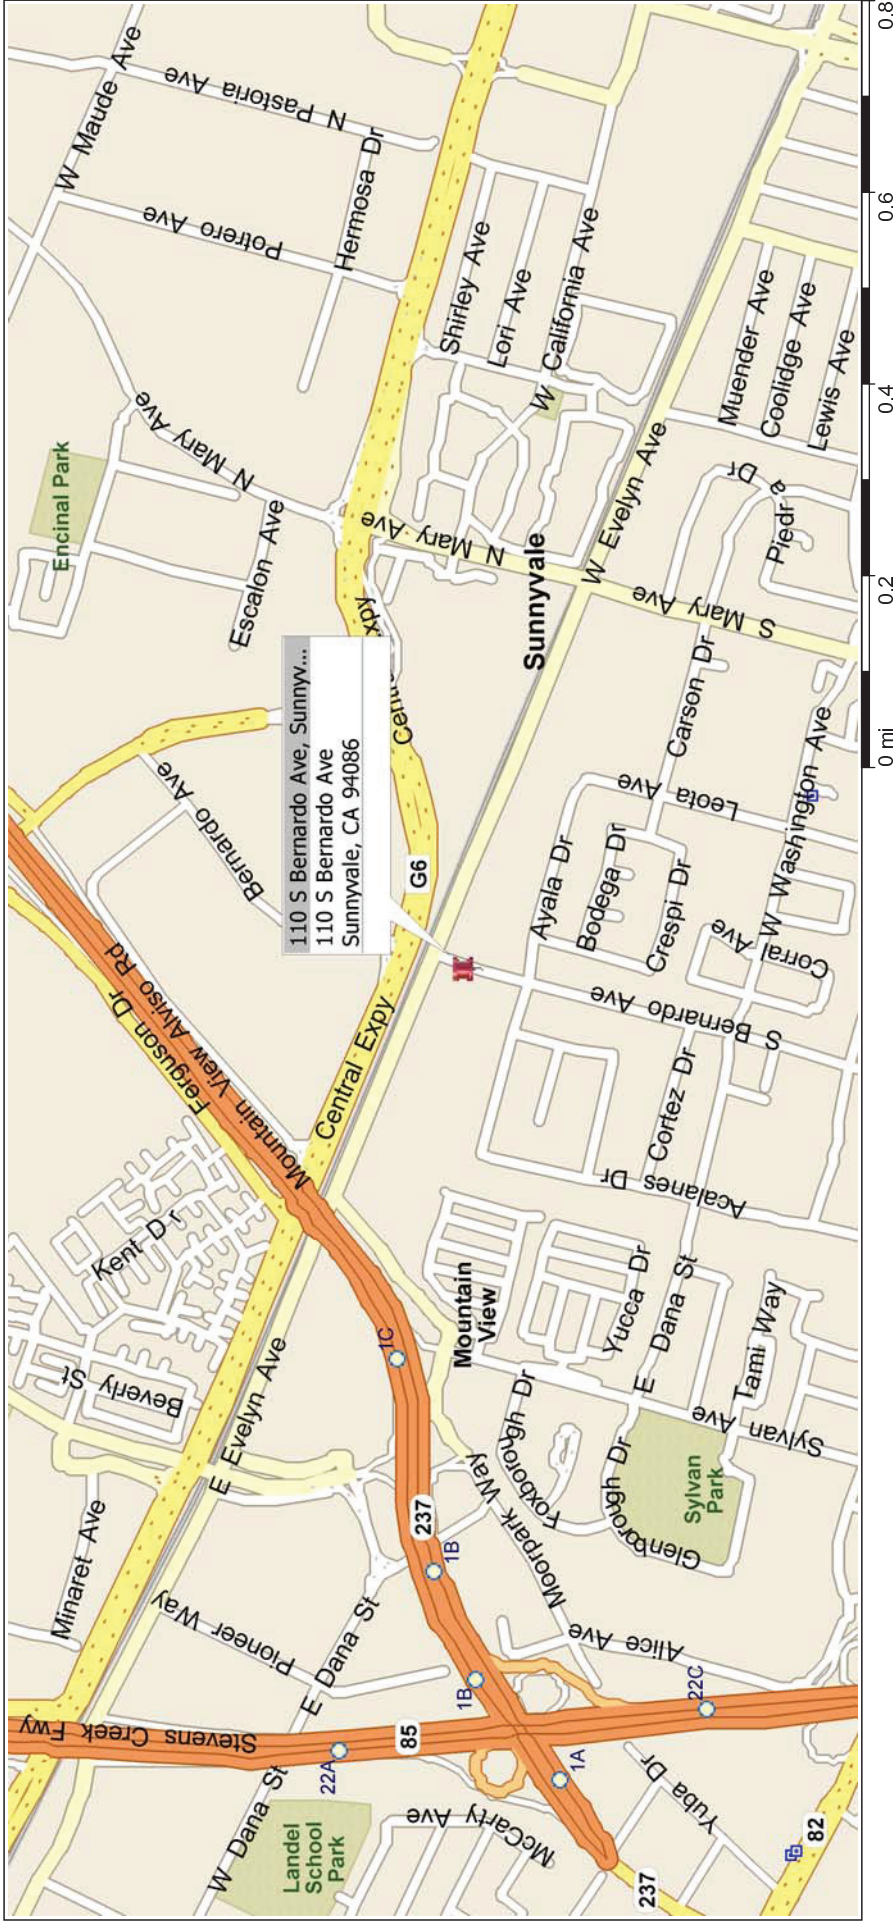

California, United States, North America

775 - EVELYN FAMILY APARTMENTS - MOUNTAIN VIEW

TAKE 680 SOUTH TO 880 SOUTH TO 237 WEST, EXIT AT MAUDE AVE/MIDDLEFIELD RD, KEEP LEFT AT THE FORK ON THE RAMP, TURN LEFT ONTO MAUDE AVE, TURN RIGHT ONTO N MARY AVE, TURN RIGHT ONTO W EVELYN AVE, TURN LEFT ONTO S BERNARDO AVE, JOB SITE AT 110 S BERNARDO AVE.