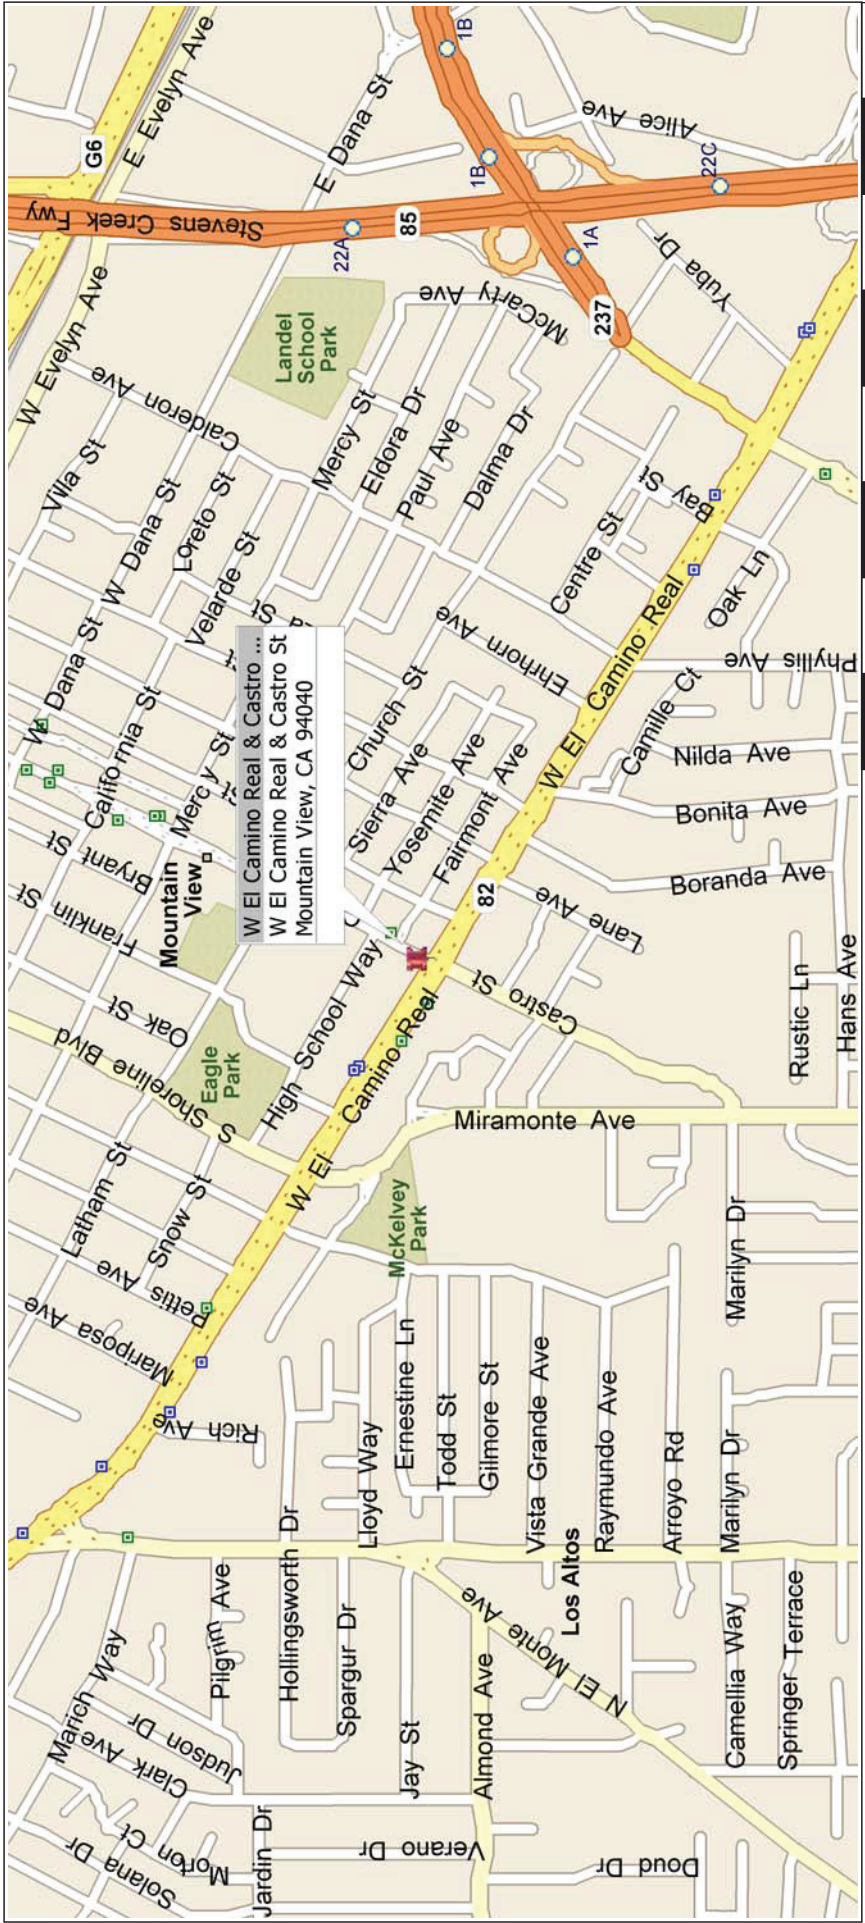

Los Altos, California, United States

774 - MOUNTAIN VIEW 164 - MOUNTAIN VIEW

TAKE 680 SOUTH TO 880 SOUTH TO 237 WEST, TURN RIGHT ONTO W EL CAMINO REAL, JOB SITE AT THE CORNER OF W EL CAMINO REAL & CASTRO ST.

Copyright © and (P) 1988-2009 Microsoft Corporation and/or its suppliers. All rights reserved. <http://www.microsoft.com/streets/>
Certain mapping and direction data © 2009 NAVTEQ. All rights reserved. The Data for areas of Canada includes information taken with permission from Canadian authorities, including: © Her Majesty the Queen in Right of Canada, © Queen's Printer for Ontario, NAVTEQ and NAVTEQ ON BOARD are trademarks of NAVTEQ. © 2009 Tele Atlas North America, Inc. All rights reserved. Tele Atlas and Tele Atlas North America are trademarks of Tele Atlas, Inc. © 2009 by Applied Geographic Systems. All rights reserved.