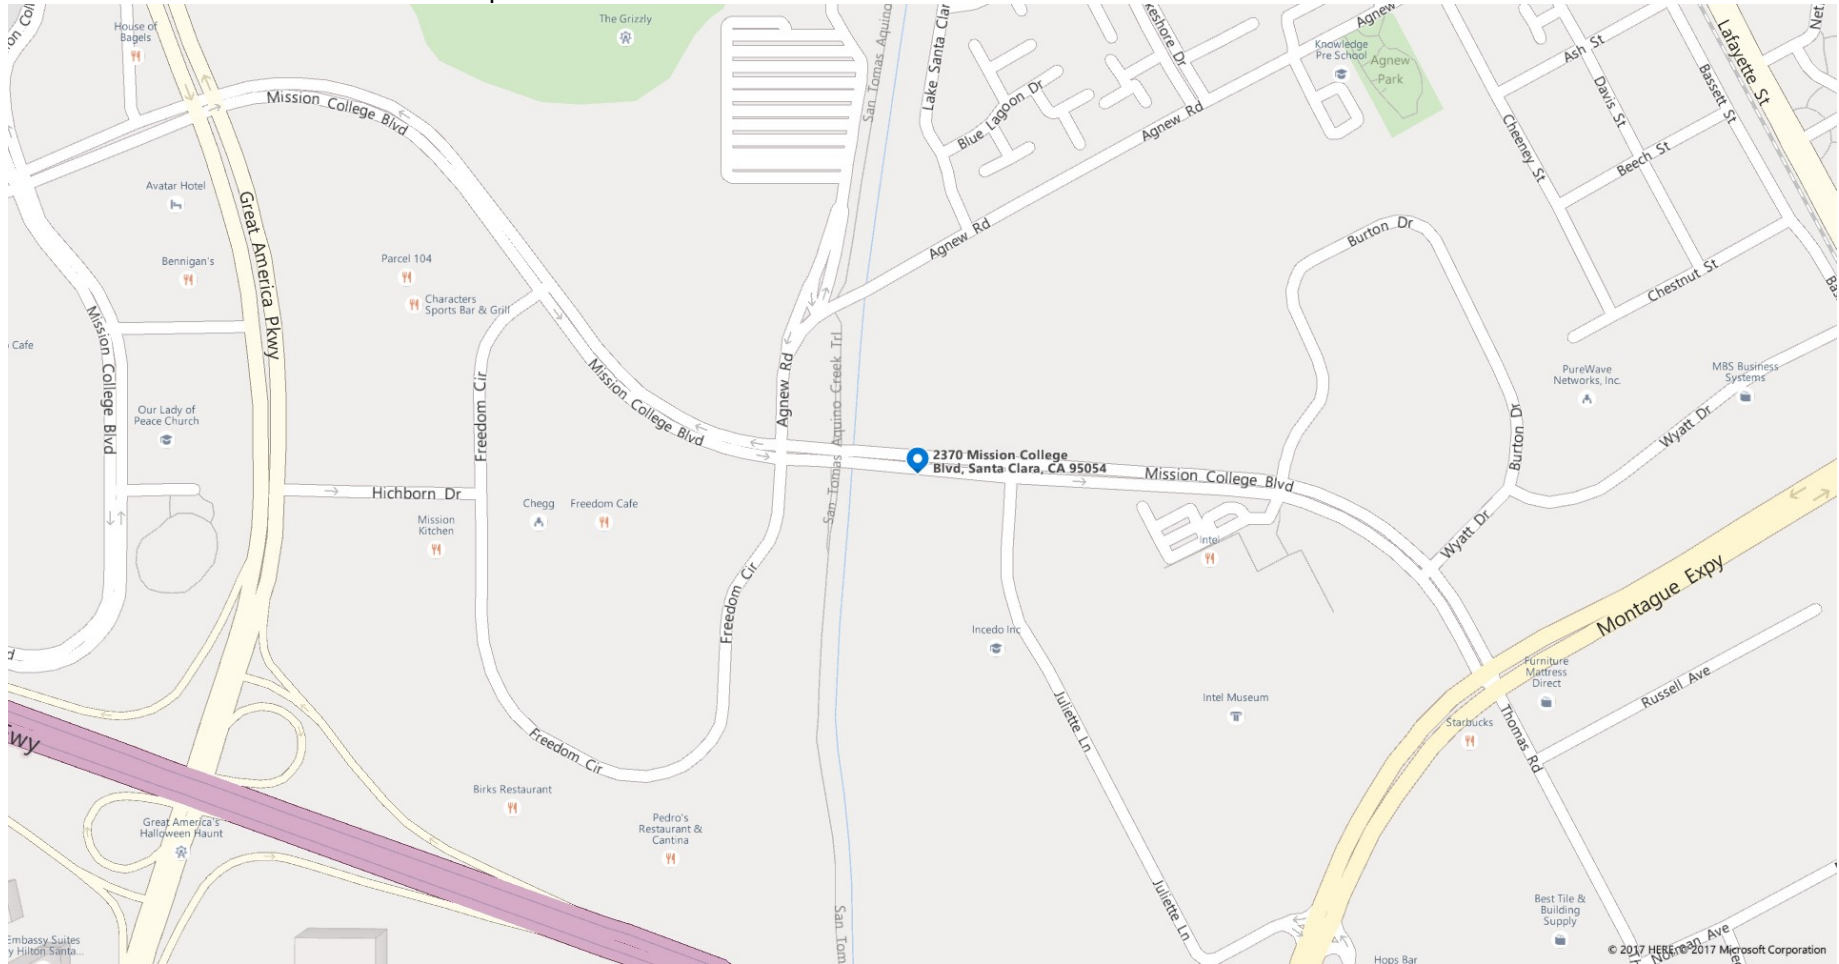

© 2017 HERE, © 2017 Microsoft Corporation

772 - MISSION COLLEGE GARAGE - SANTA CLARA

TAKE 680 SOUTH TO 880 SOUTH TO 237 WEST, EXIT AT GREAT AMERICA PKWY, KEEP LEFT TO TAKE THE GREAT AMERICA PKWY RAMP, TURN LEFT ONTO GREAT AMERICA PKWY, TURN LEFT ONTO MISSION COLLEGE BLVD, JOB SITE 2370 MISSION COLLEGE BLVD.