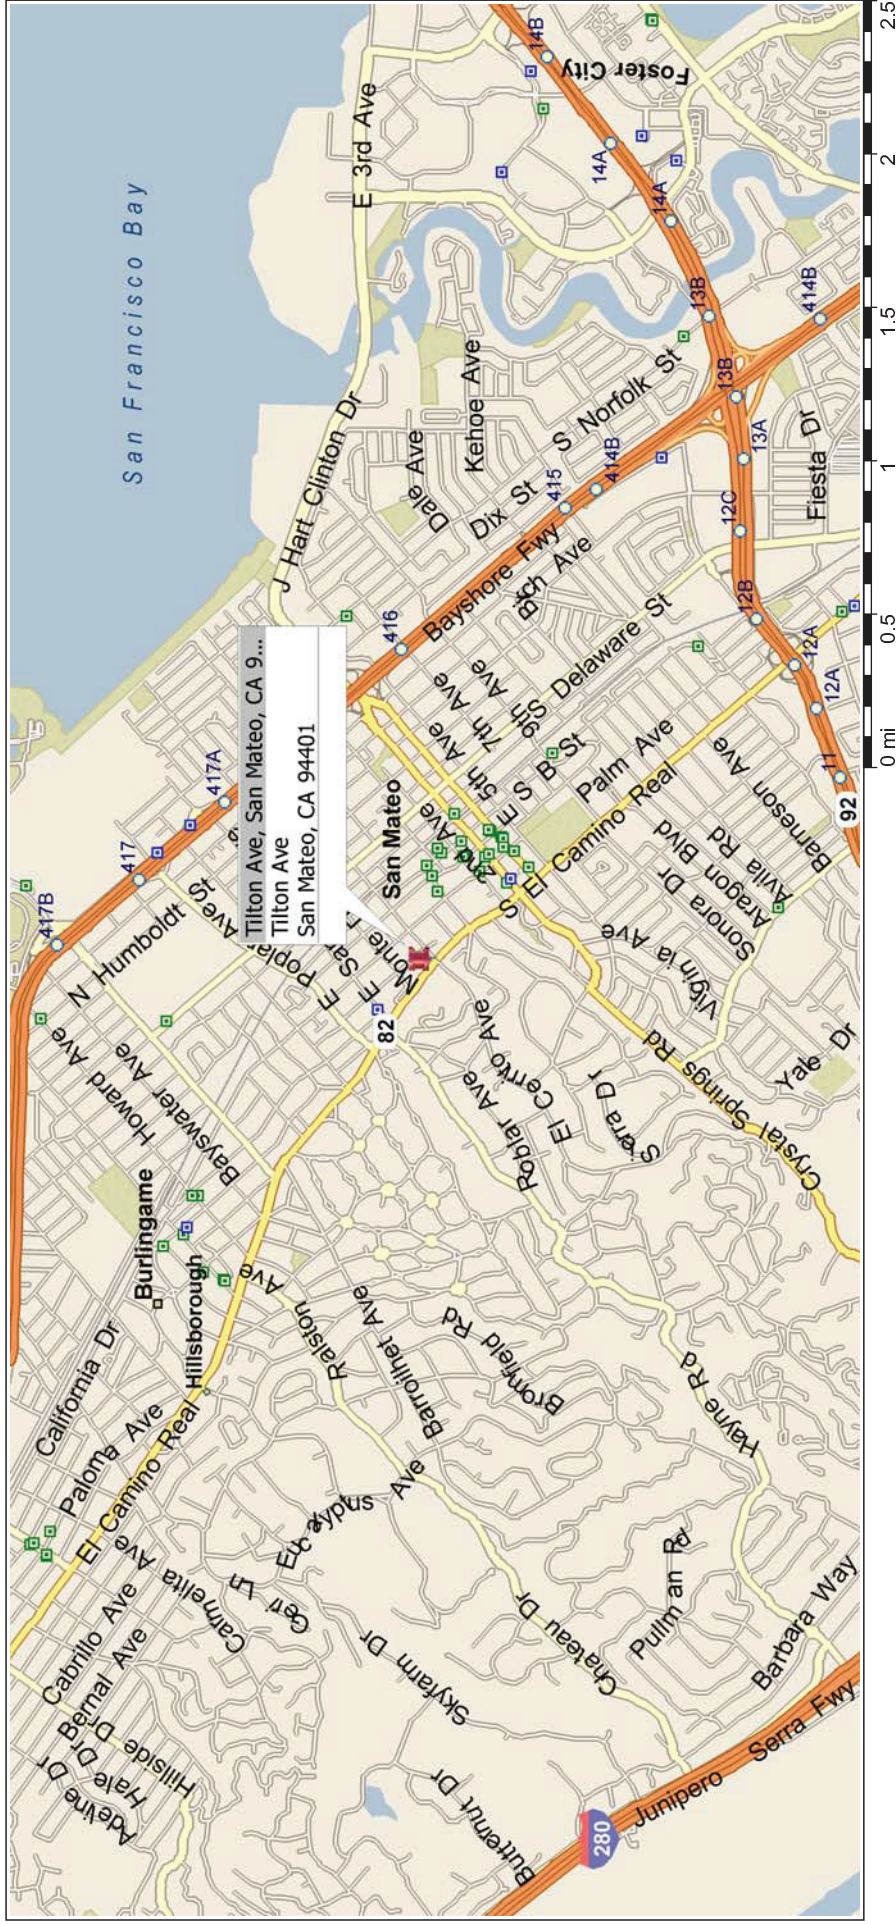

San Mateo, California, United States

767 - TILTON PLACE - SAN MATEO

TAKE THE SAN MATEO BRIDGE/92 WEST, STAY ON 92 WEST, EXIT AT EL CAMINO REAL NORTH, TURN RIGHT ONTO EL CAMINO REAL, TURN RIGHT ONTO TILTON AVE, JOB SITE ON THE RIGHT. ADDRESS 106,110,120 TILTON AVE.