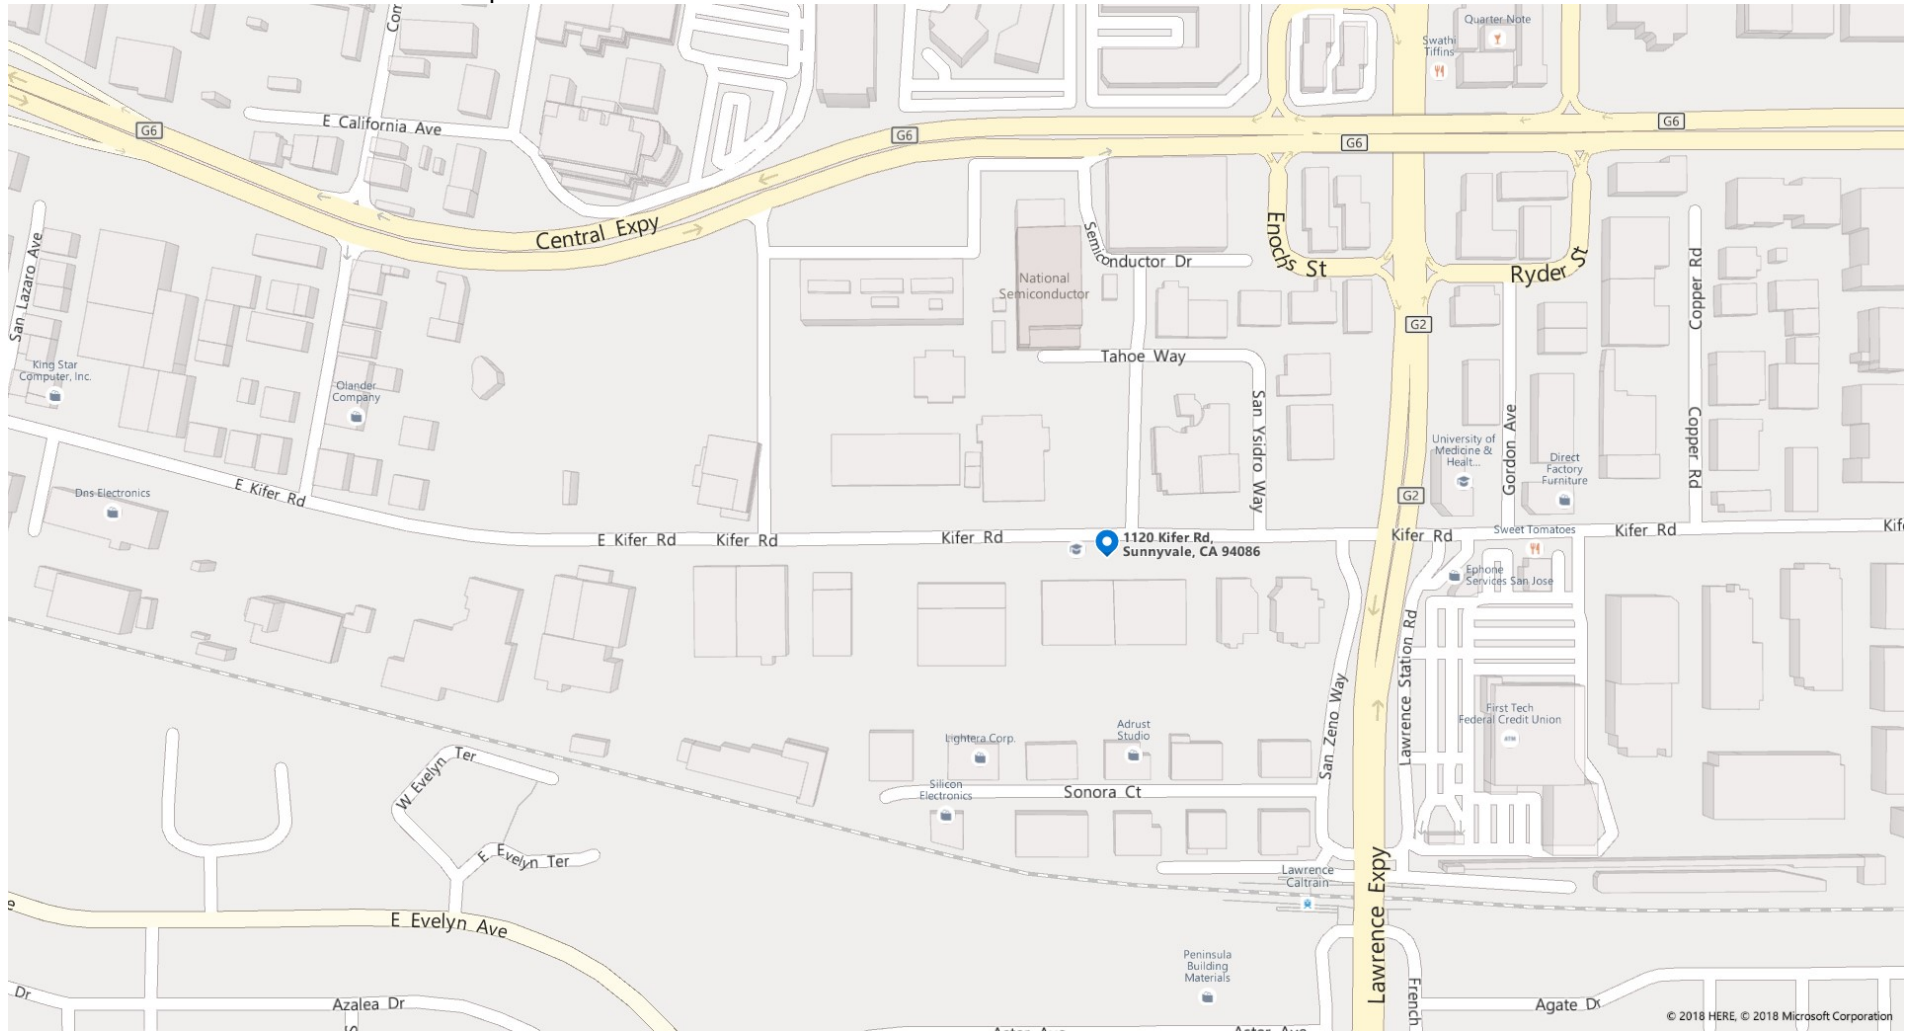

© 2018 HERE, © 2018 Microsoft Corporation

7659 KIFER ROAD - SUNNYVALE

TAKE 680 SOUTH TO 880 SOUTH TO 237 WEST, EXIT AT CARIBBEAN DR/LAWRENCE EXPWY, KEEP LEFT AT RAMP AND MERGE ONTO LAWRENCE EXPWY, TURN RIGHT ONTO KIFER RD, JOB SITE AT 1120 KIFER RD ON THE LEFT.