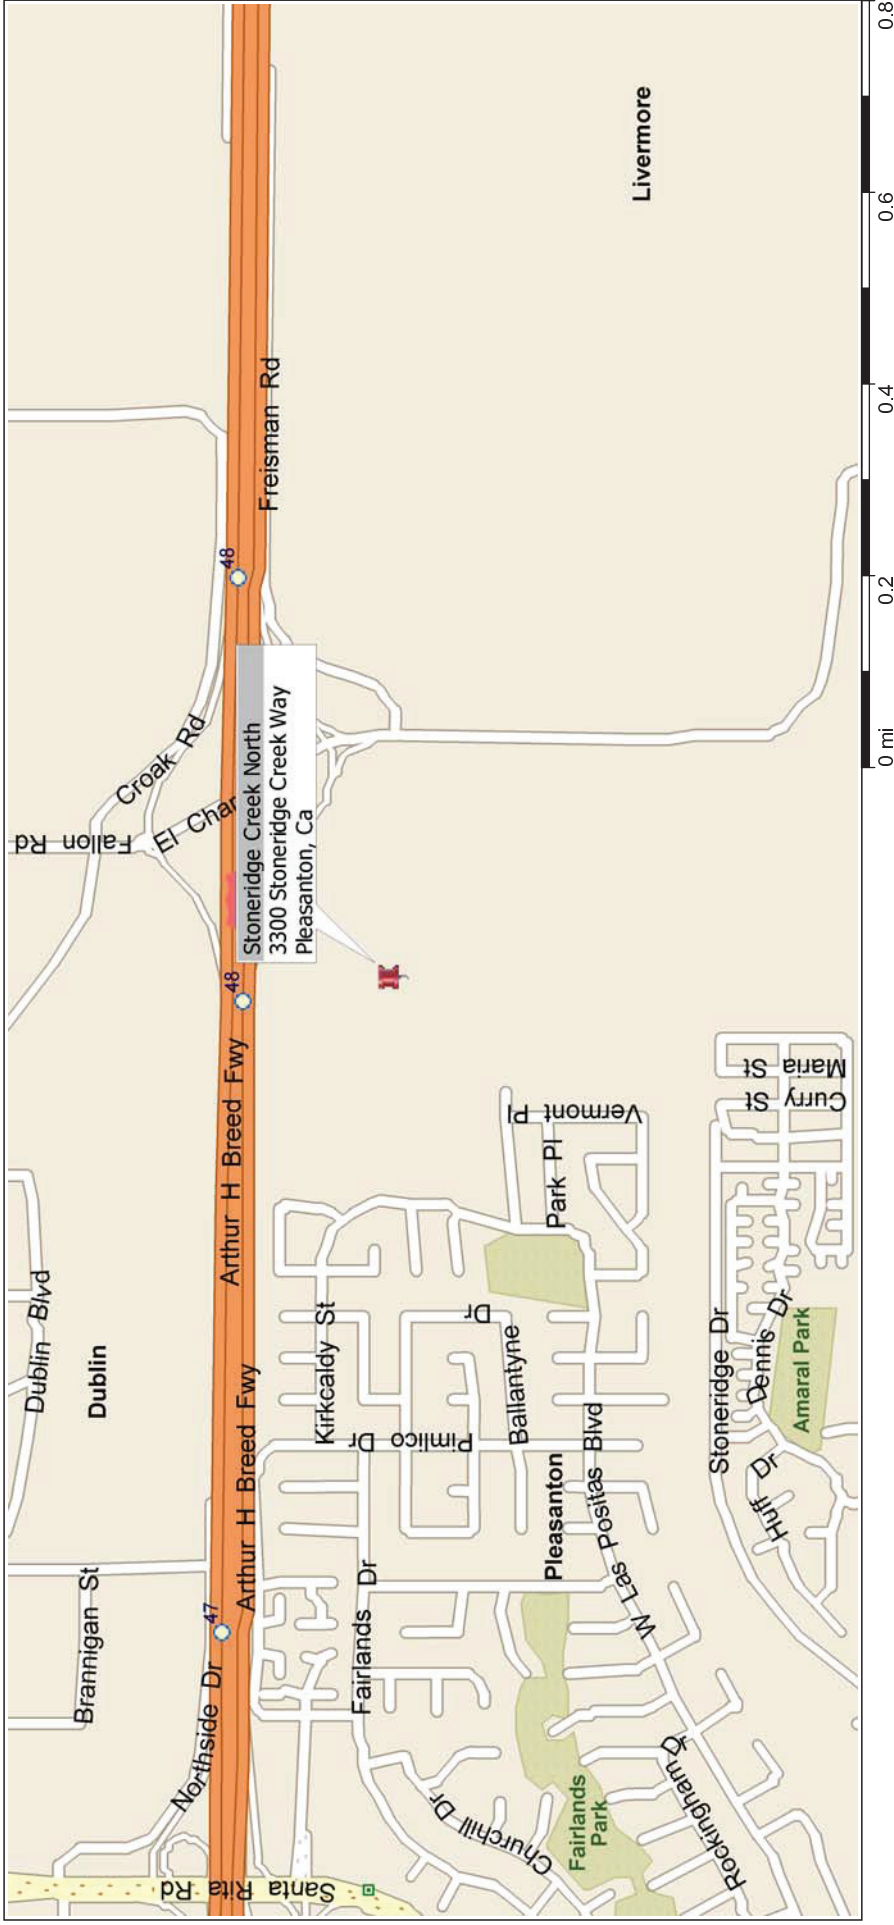

# Dublin, California, United States

## 765 - STONERIDGE CREEK NORTH PROPERTY - PLEASANTON

FROM 580 EAST OR WEST, EXIT EL CHARRO RD, GO SOUTH ON EL CHARRO RD, TURN RIGHT ONTO STONERIDGE DR, TURN RIGHT ONTO STONERIDGE CREEK WAY, STAY ON THE FAR RIGHT OF THE GUARD SHACK AND TURN RIGHT ONTO GRAVEL ROAD, DO NOT GO THRU SECURITY GATE!!

JOB SITE ADDRESS: 3300 STONERIDGE CREEK WAY