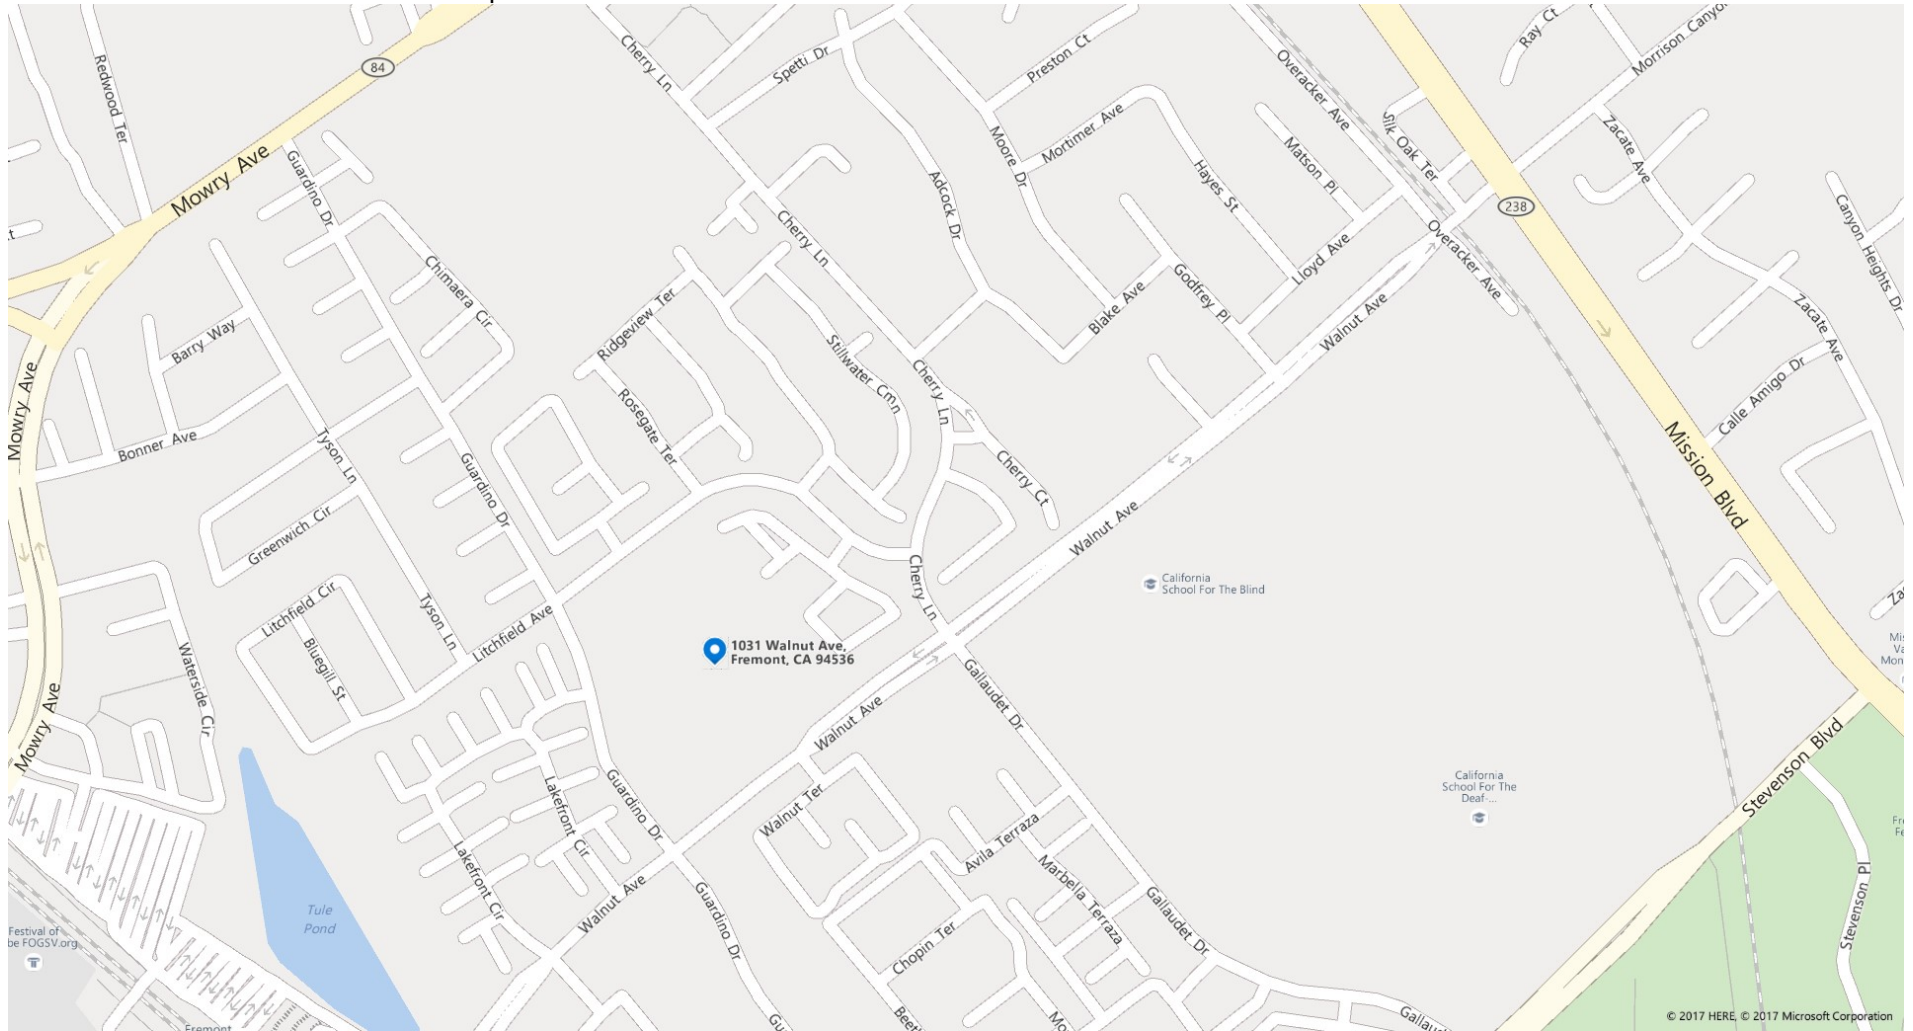

© 2017 HERE, © 2017 Microsoft Corporation

7638 - WALNUT APTS FREMONT - FREMONT

TAKE 680 SOUTH, EXIT MISSION BLVD/CA-238N, MERGE ONTO MISSION BLVD, TURN LEFT ONTO WALNUT AVE, TURN RIGHT ONTO GUARDINO DR, JOB SITE ON THE RIGHT.